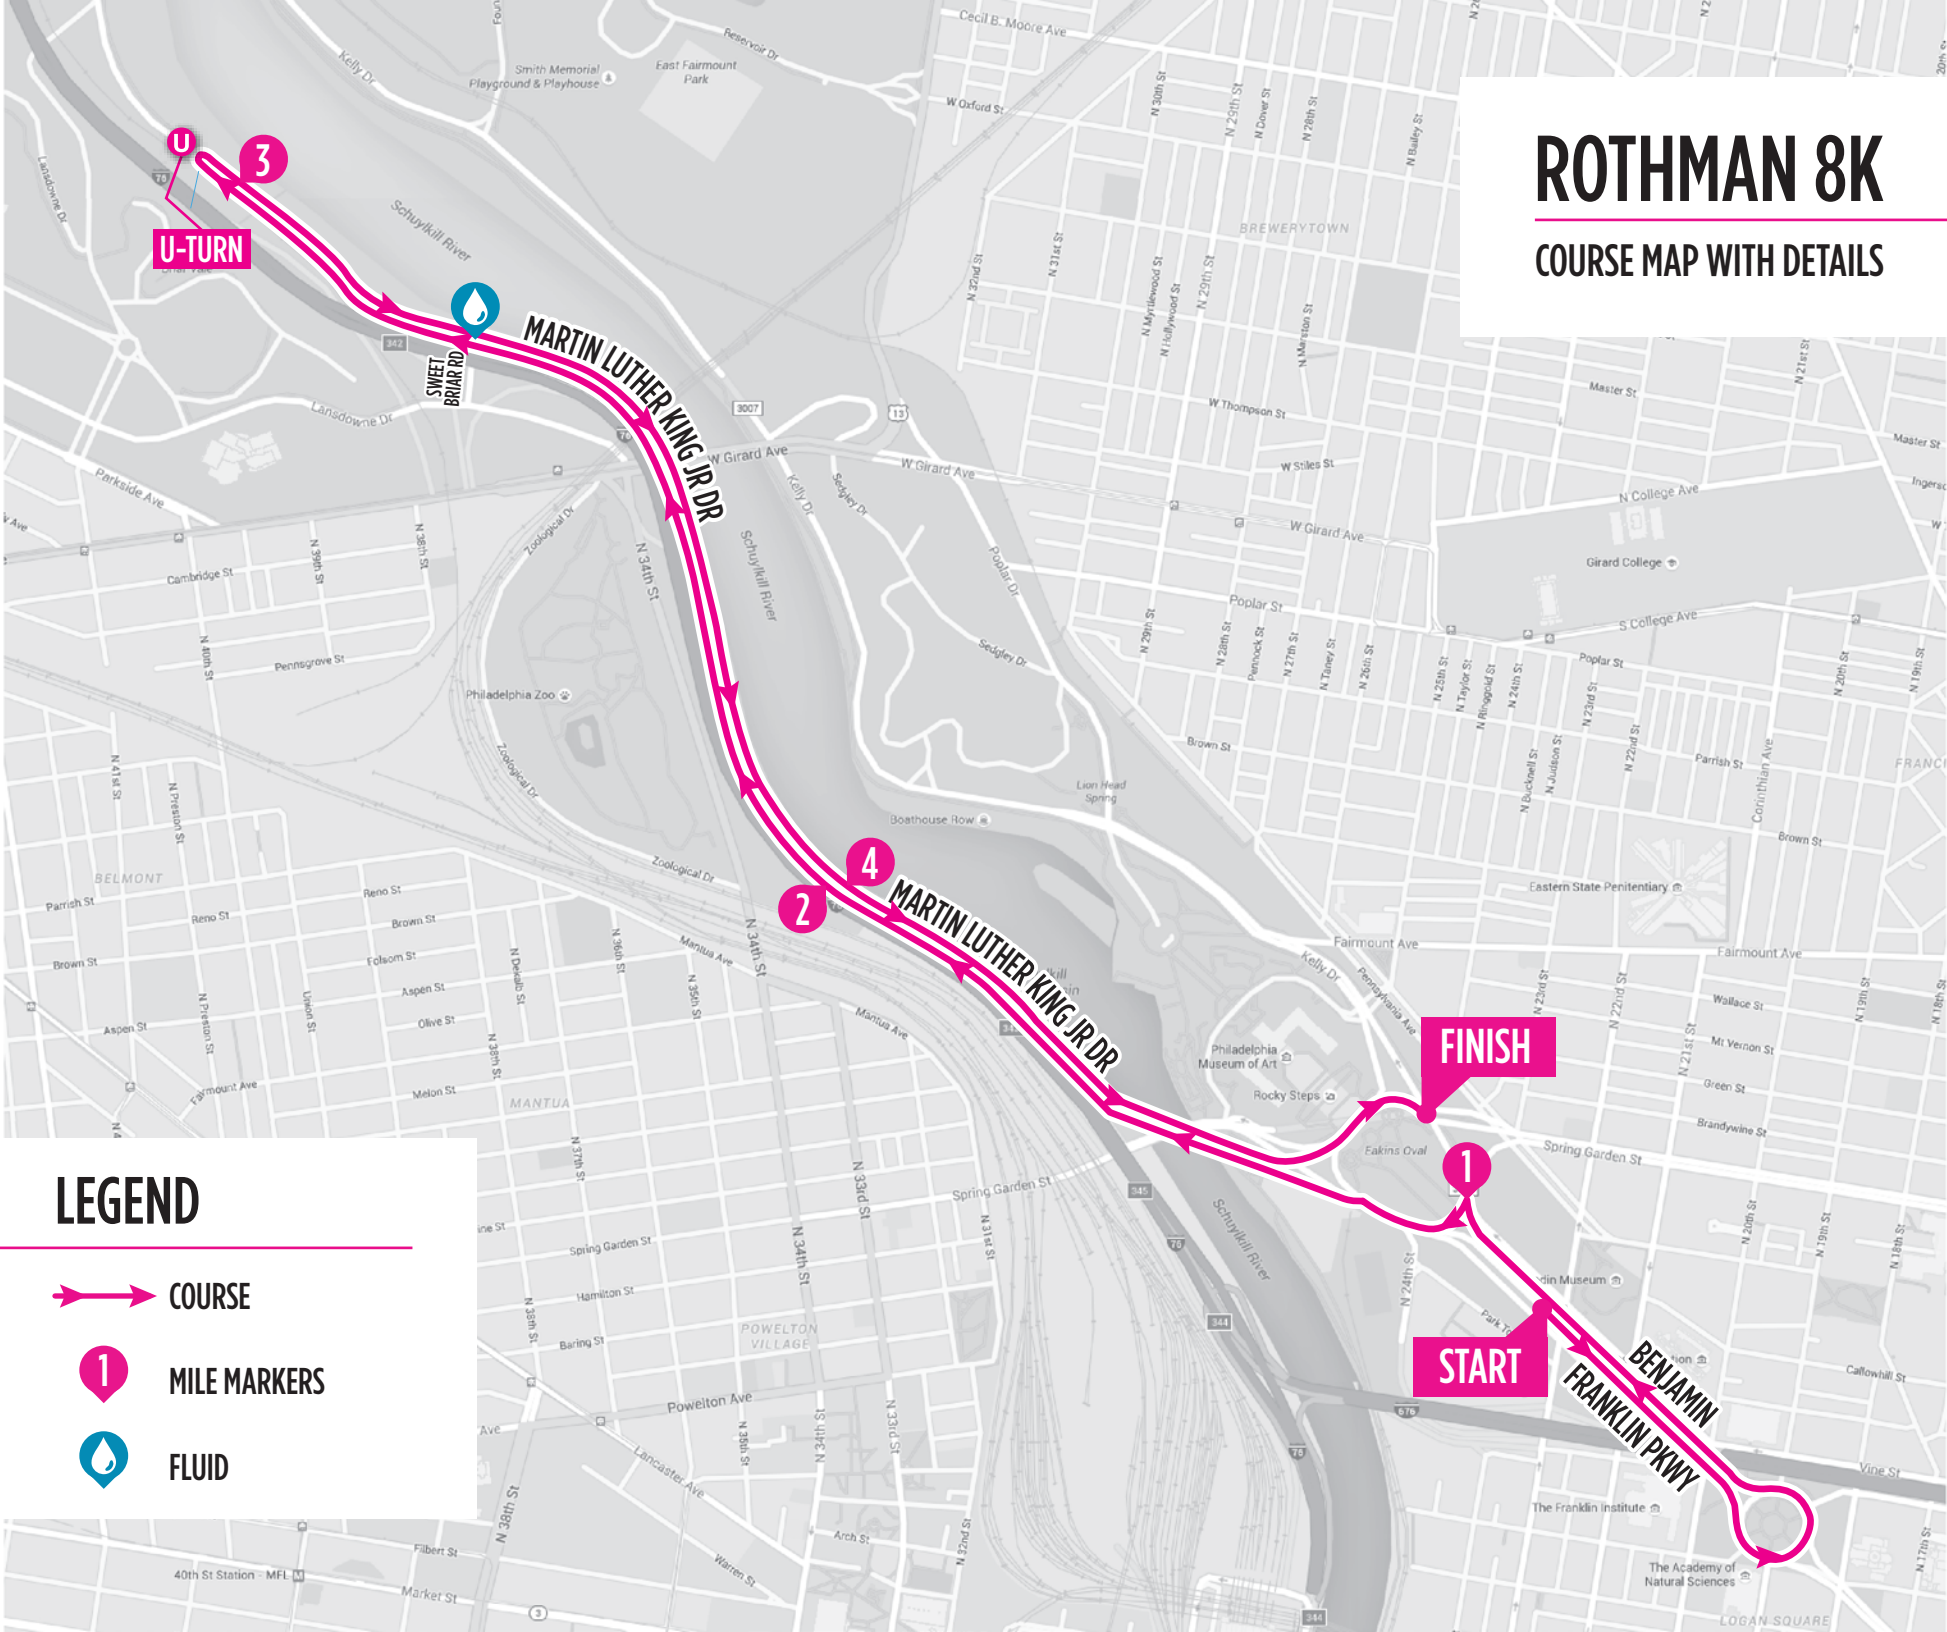

ROTHMAN 8K

COURSE MAP WITH DETAILS

LEGEND

- COURSE
- MILE MARKERS
- FLUID