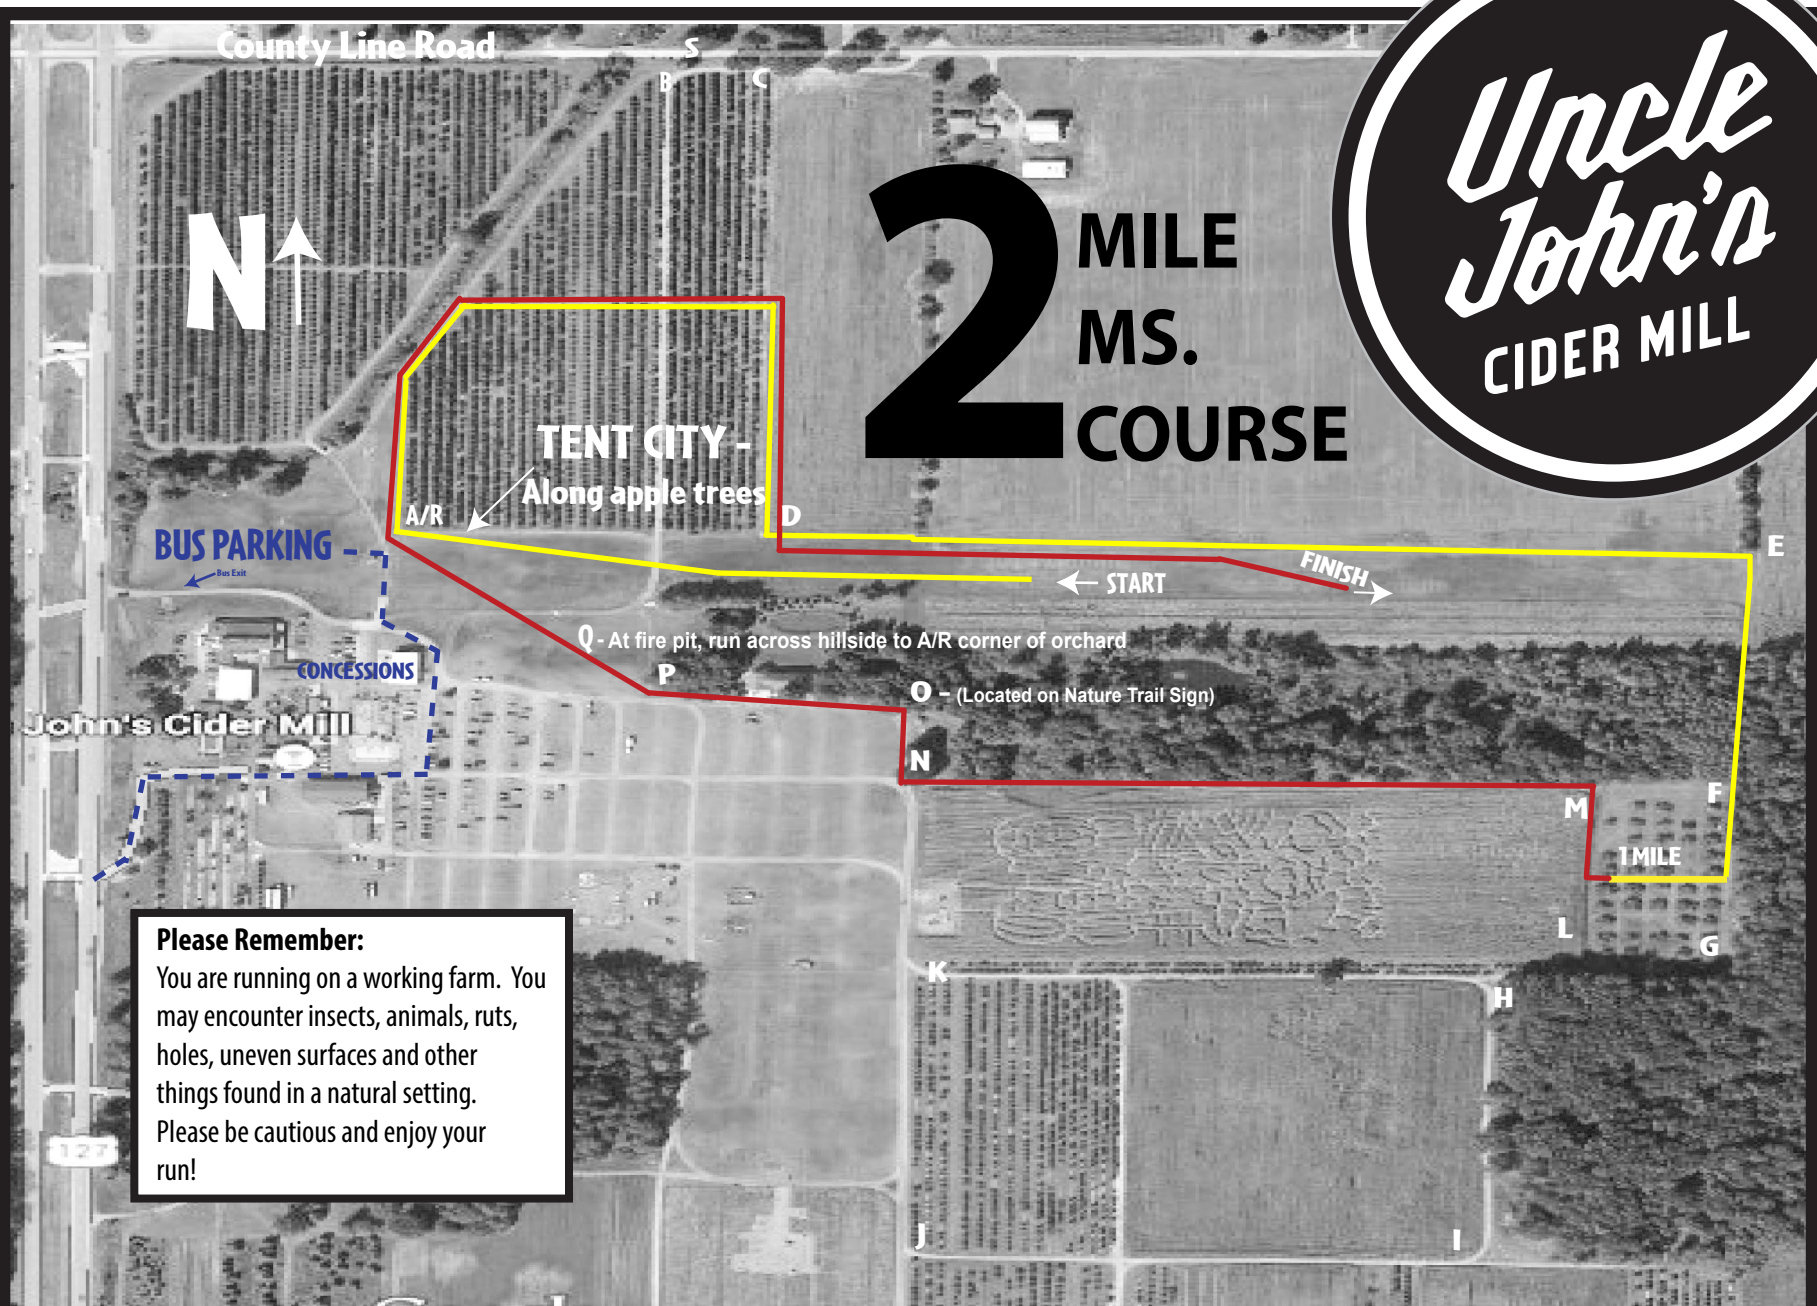

5K H.S. COURSE

County Line Road

TENT CITY -
Along apple trees

BUS PARKING
Bus Exit

CONCESSIONS

John's Cider Mill

A/R

P

N

O - (Located on Nature Trail Sign)

2 MILE

1 MILE

Please Remember:
You are running on a working farm. You may encounter insects, animals, ruts, holes, uneven surfaces and other things found in a natural setting. Please be cautious and enjoy your run!

K

H

L

G

J

I

WELCOME TO OUR FARM!

2 MILE MS. COURSE

Please Remember:
You are running on a working farm. You may encounter insects, animals, ruts, holes, uneven surfaces and other things found in a natural setting. Please be cautious and enjoy your run!