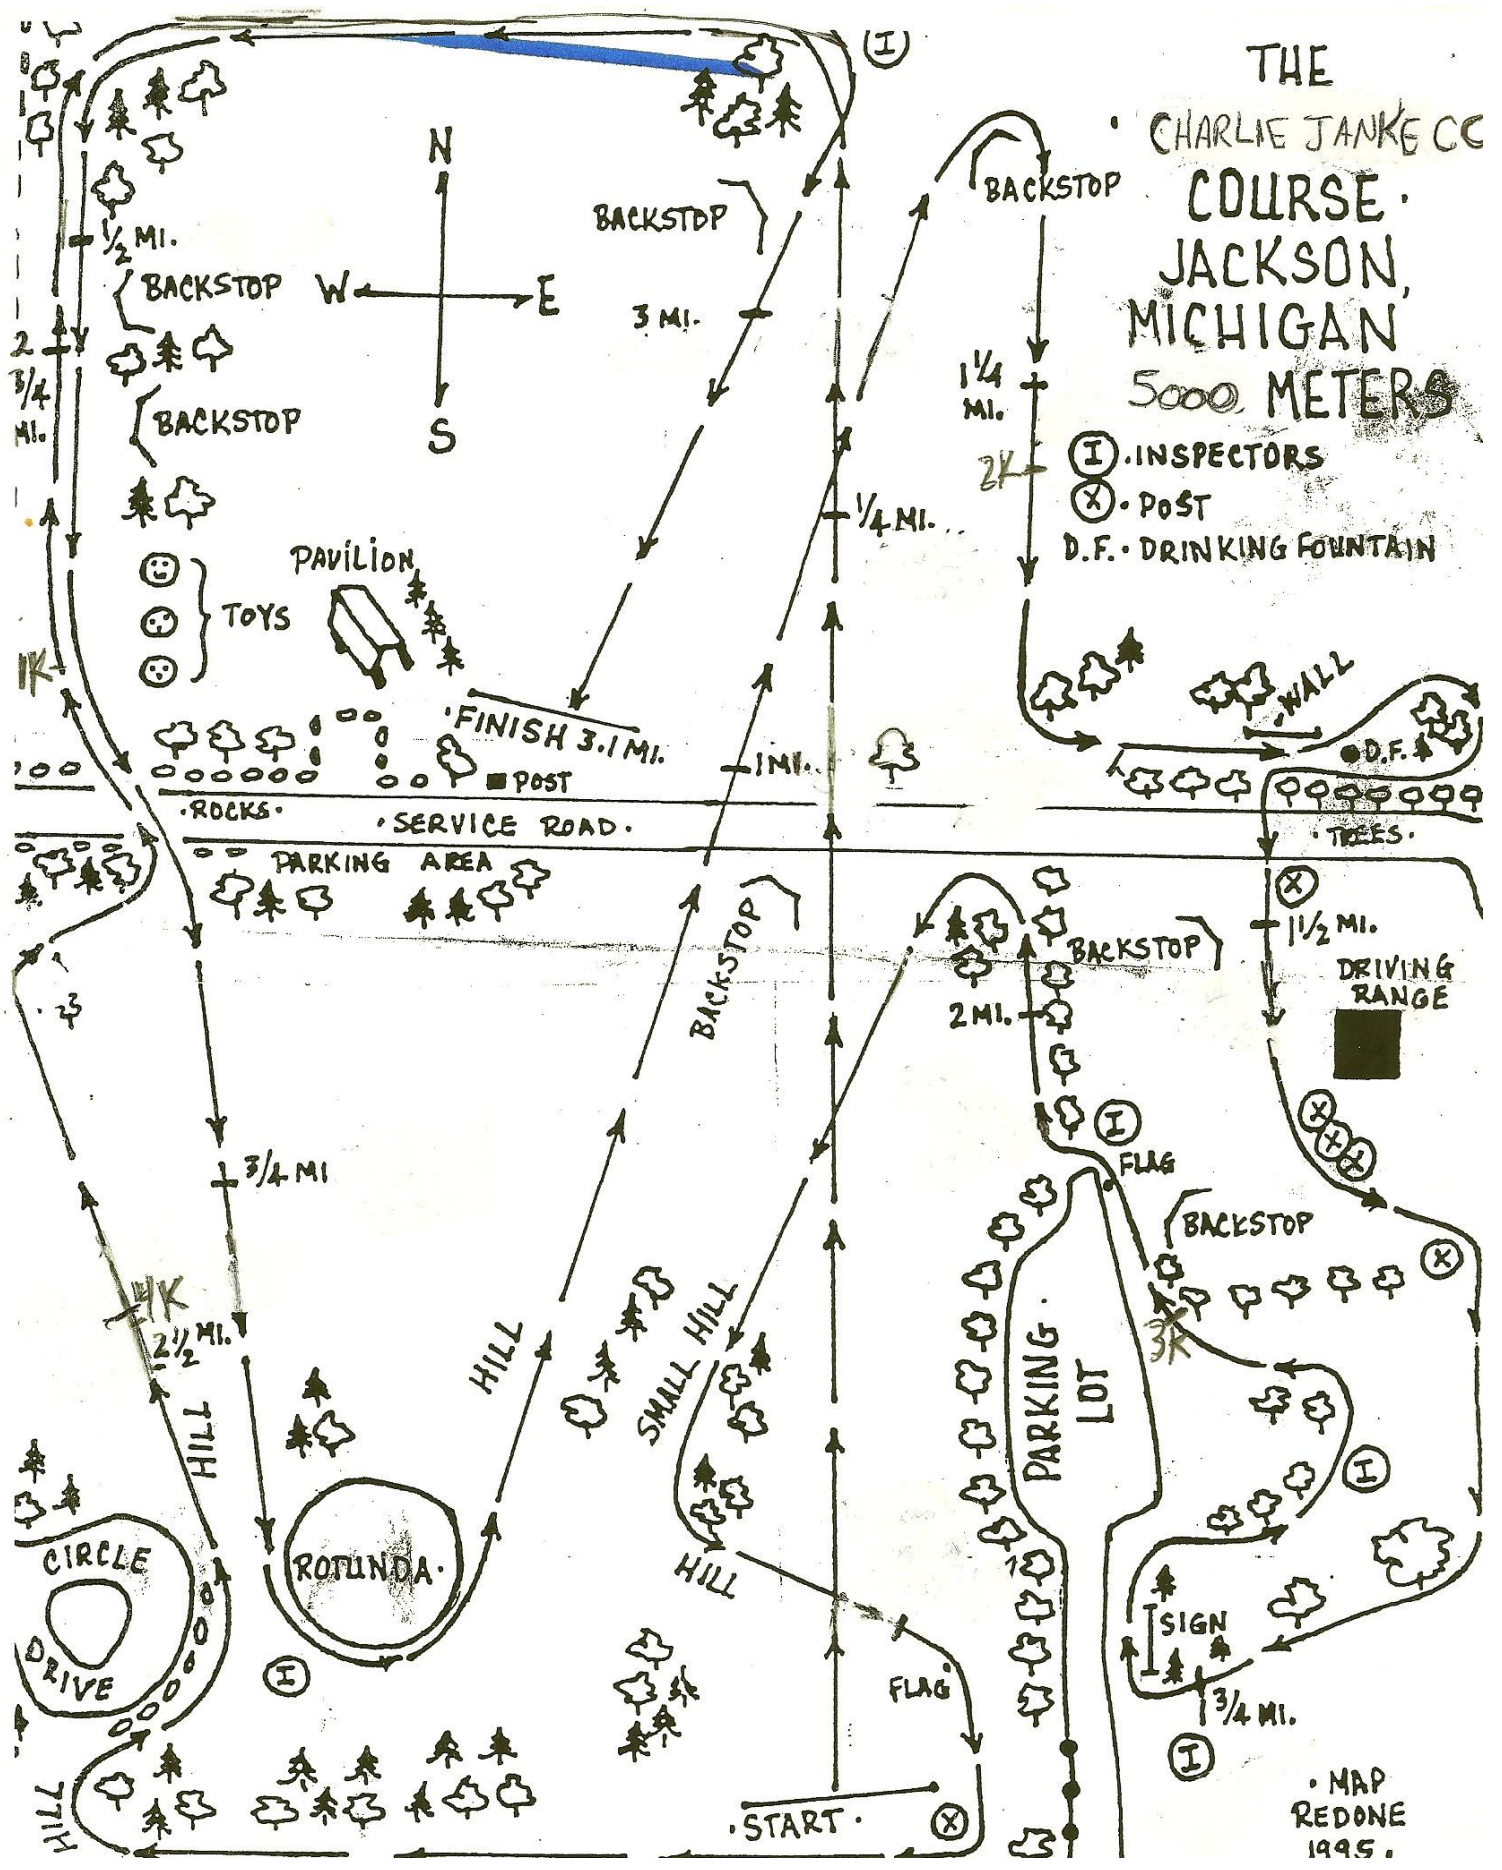

# THE CHARLIE JANKE CC COURSE JACKSON, MICHIGAN 5000 METERS

- (I) INSPECTORS
- (X) POST
- D.F. DRINKING FOUNTAIN

MAP REDONE 1995.

# THE CHARLIE JANKE CC COURSE JACKSON, MICHIGAN

6<sup>th</sup>/7<sup>th</sup>/8<sup>th</sup> 2 MILE  
 (I) INSPECTORS  
 (X) POST  
 D.F. DRINKING FOUNTAIN

MAP REDONE  
1995.