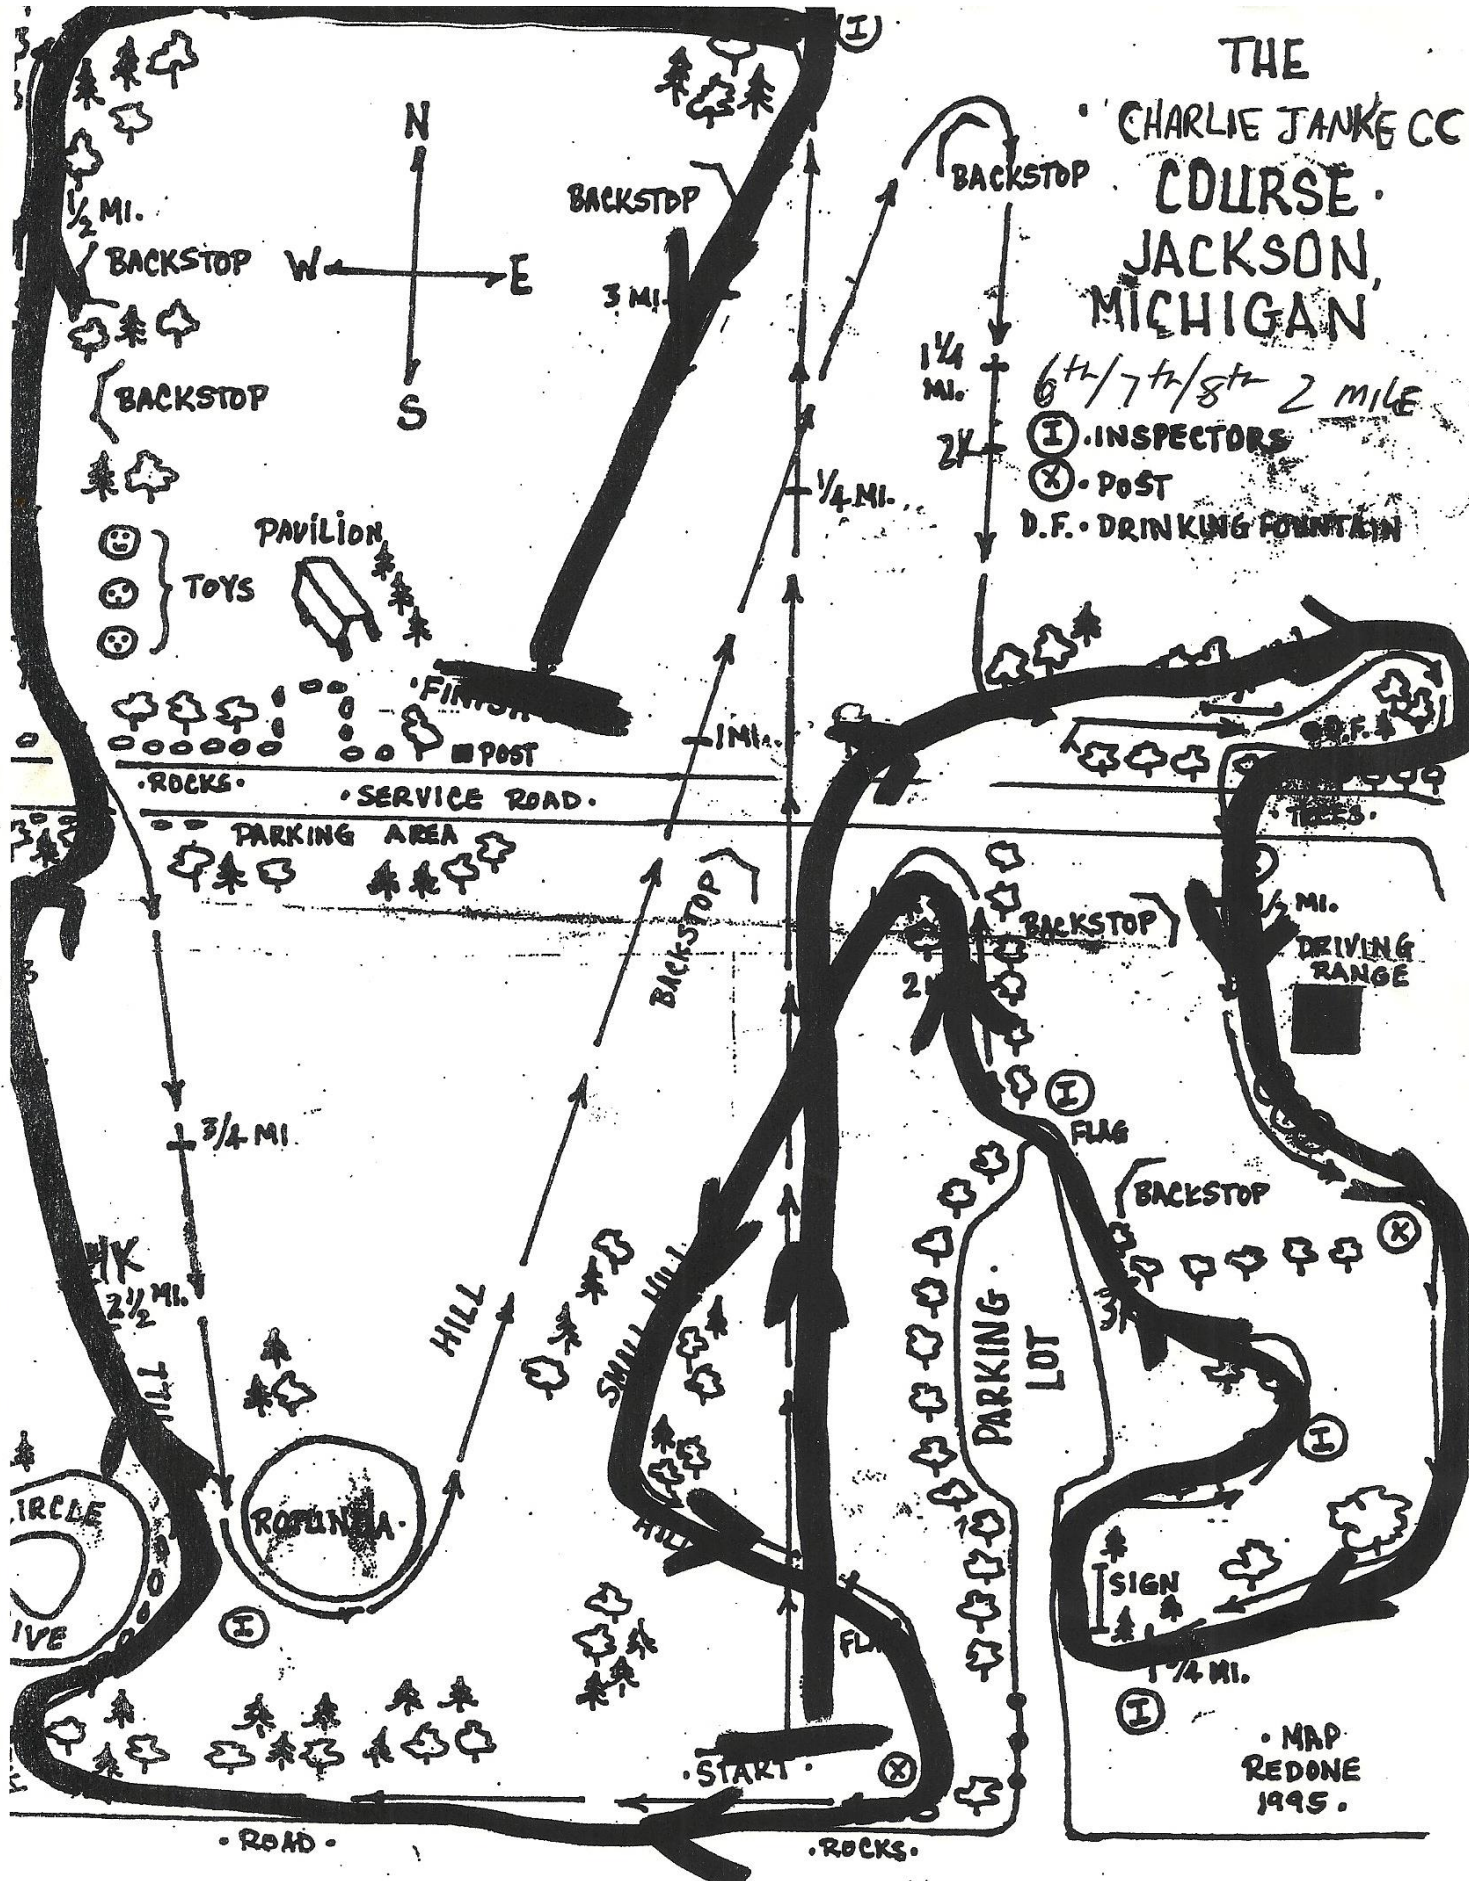

# THE CHARLIE JANKE CC COURSE JACKSON, MICHIGAN 5000 METERS

- (I) INSPECTORS
- (X) POST
- D.F. DRINKING FOUNTAIN

MAP REDONE 1995.

# THE CHARLIE JANKE CC COURSE JACKSON, MICHIGAN

6<sup>th</sup>/7<sup>th</sup>/8<sup>th</sup> 2 MILE  
 (I) INSPECTORS  
 (X) POST  
 D.F. DRINKING FOUNTAIN

MAP REDONE  
1995.