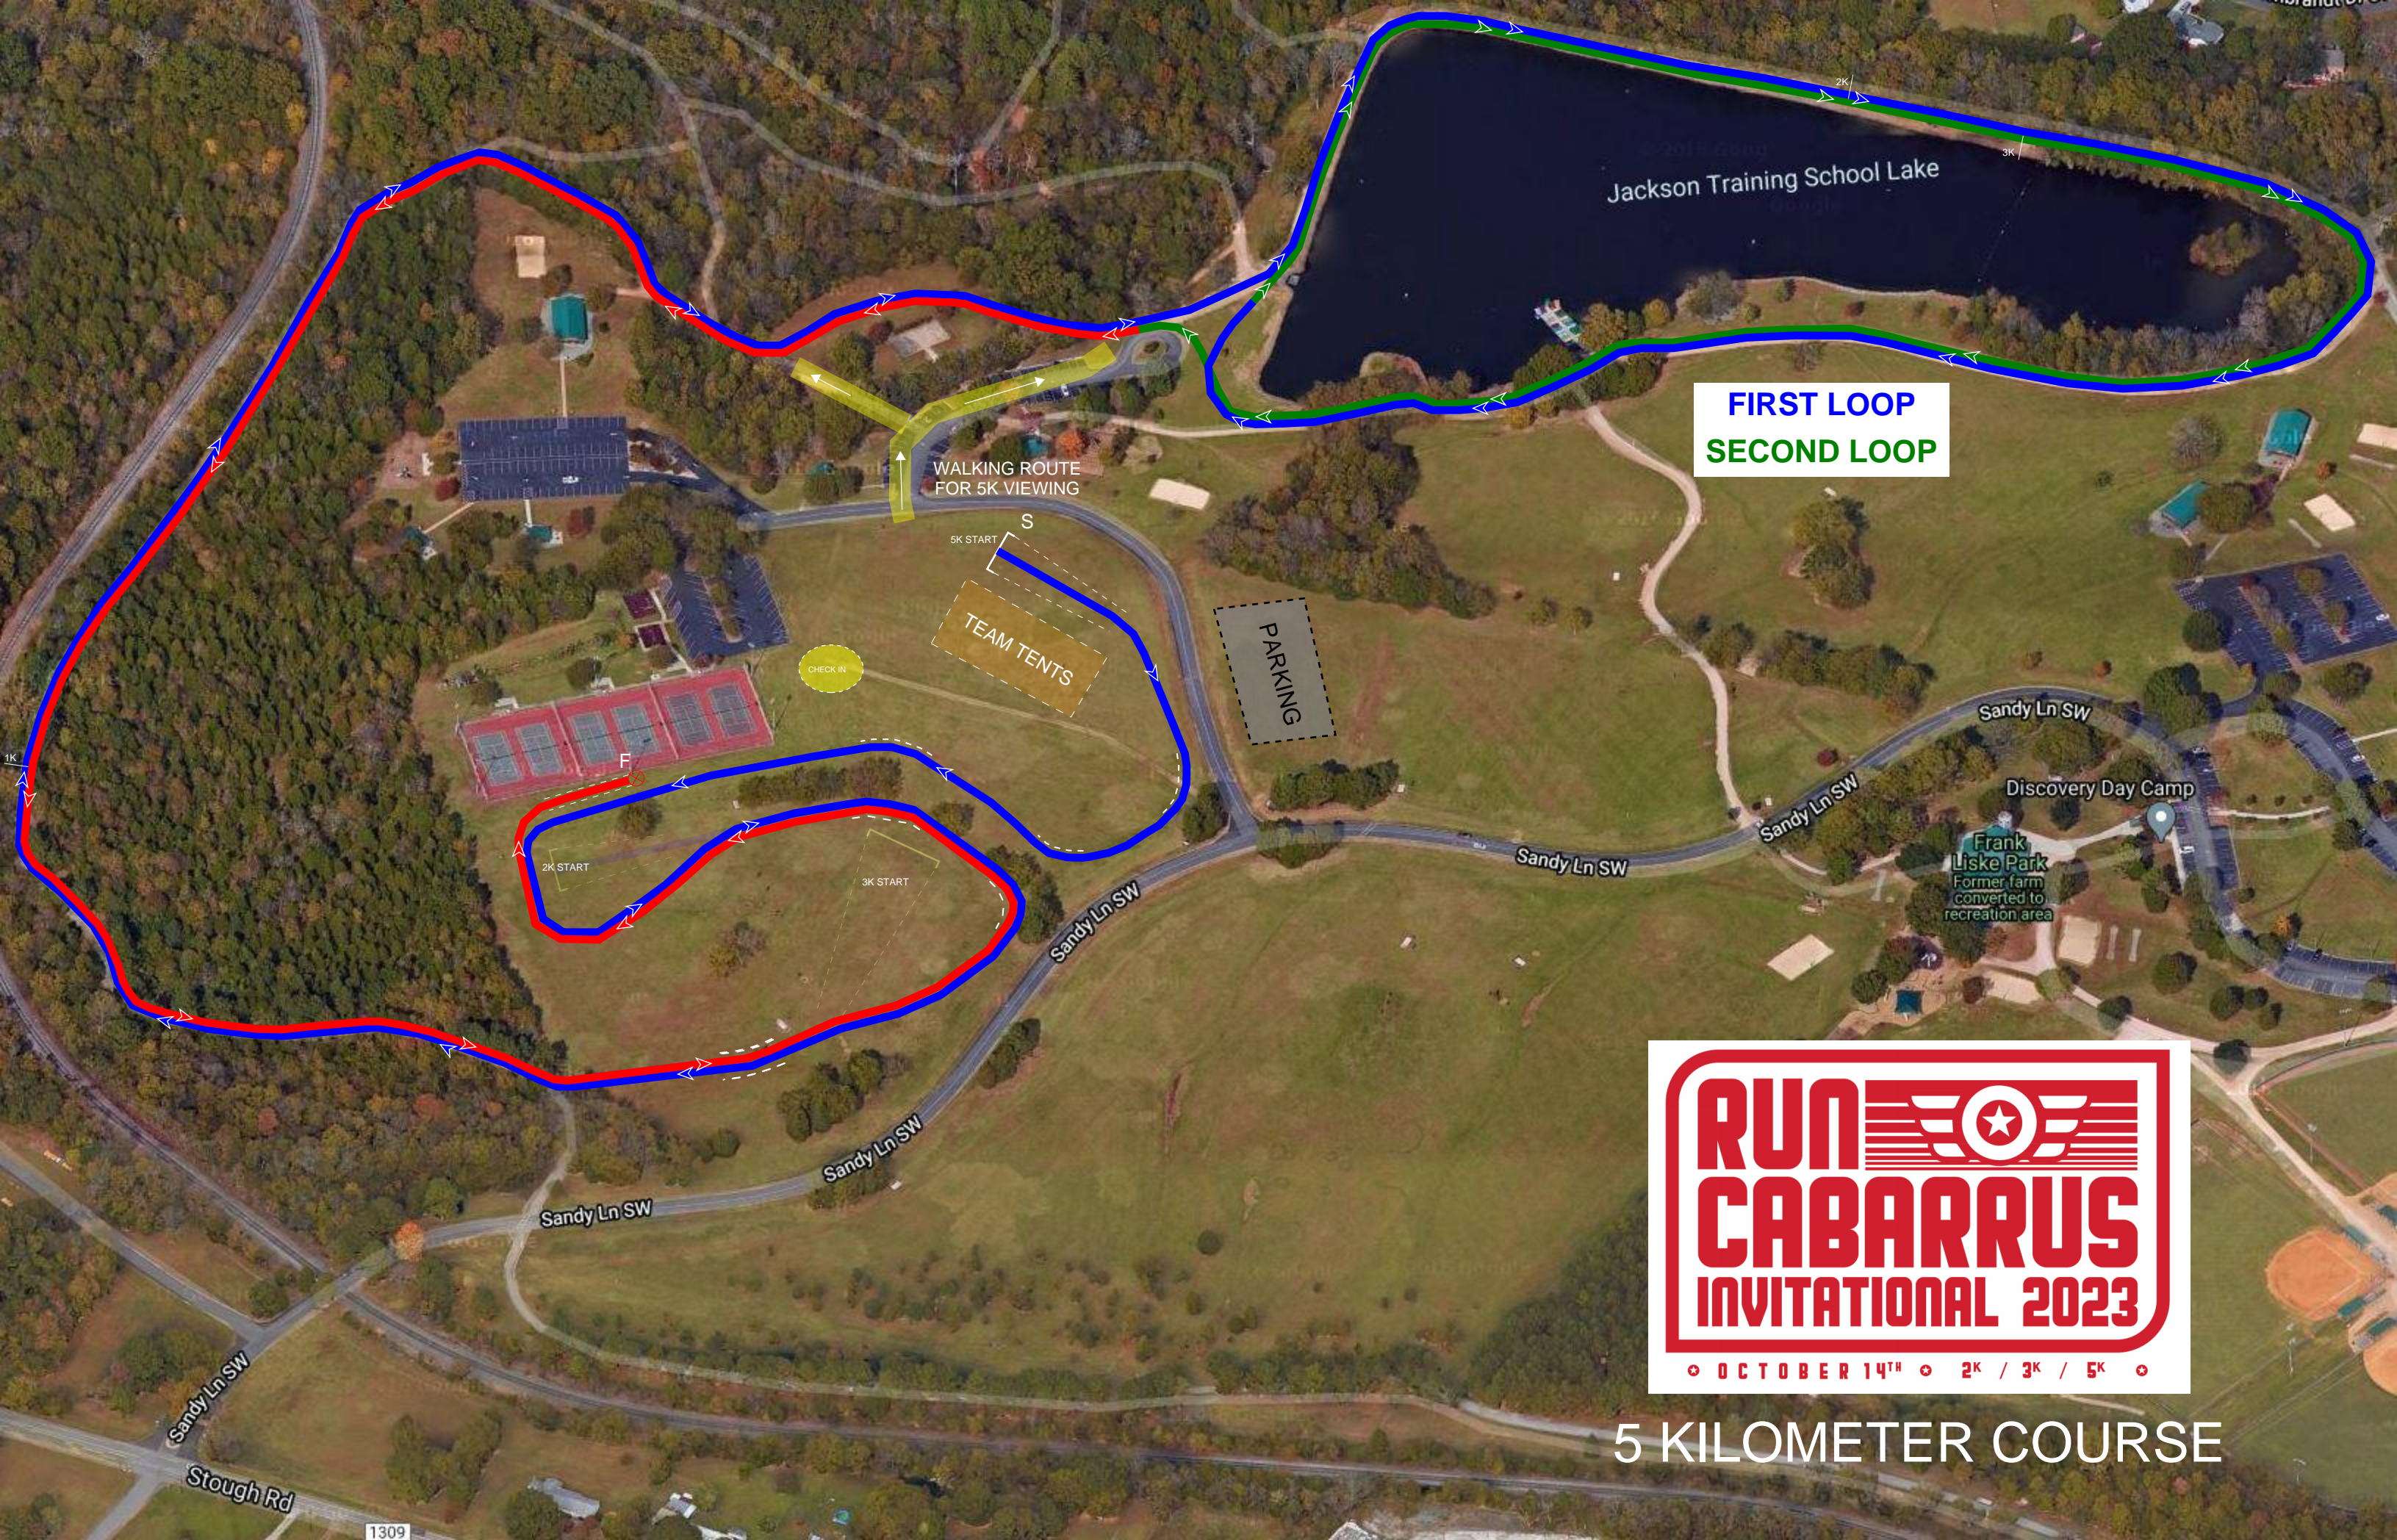

RUN  **CABARRUS**
INVITATIONAL 2023

◉ OCTOBER 14TH ◉ 2K / 3K / 5K ◉

2 KILOMETER COURSE

Jackson Training School Lake

WALKING ROUTE FOR 3K VIEWING

5K START

TEAM TENTS

PARKING

Sandy Ln SW

Sandy Ln SW

Sandy Ln SW

Sandy Ln SW

Sandy Ln SW

Stough Rd

1309

RUN CABARRUS INVITATIONAL 2023

◉ OCTOBER 14TH ◉ 2K / 3K / 5K ◉

3 KILOMETER COURSE

Jackson Training School Lake

FIRST LOOP
SECOND LOOP

WALKING ROUTE
FOR 5K VIEWING

5K START

TEAM TENTS

PARKING

2K START

3K START

Sandy Ln SW

Discovery Day Camp

Frank Liske Park
Former farm
converted to
recreation area

RUN CABARRUS INVITATIONAL 2023

◉ OCTOBER 14TH ◉ 2K / 3K / 5K ◉

5 KILOMETER COURSE