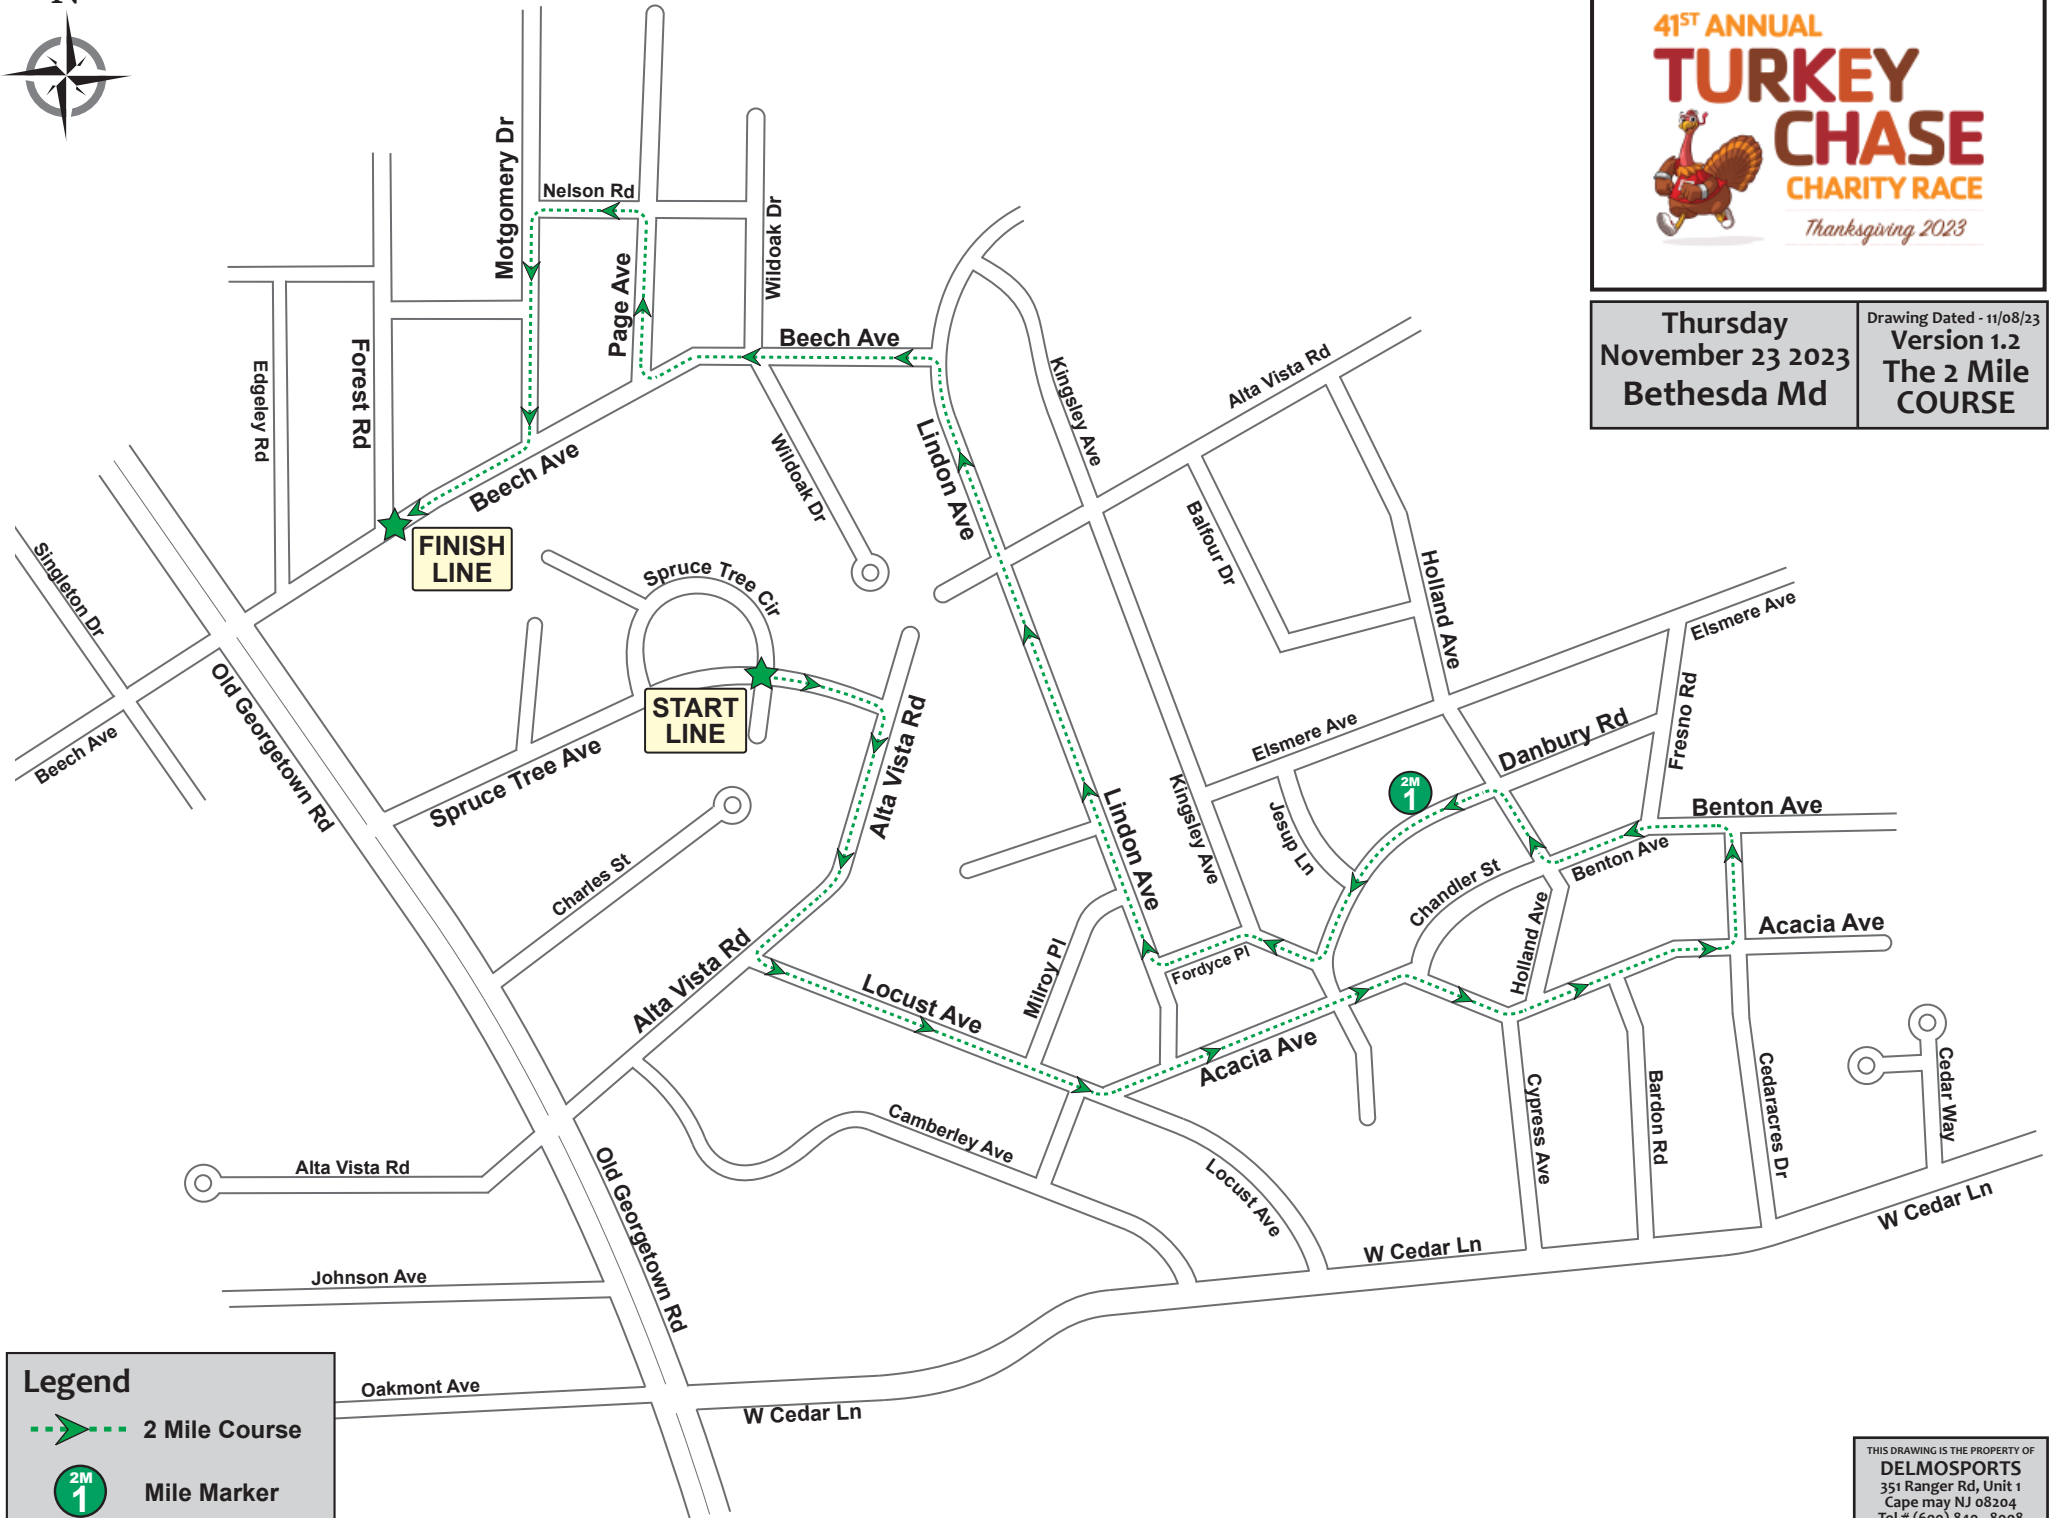

41ST ANNUAL
TURKEY CHASE
 CHARITY RACE
Thanksgiving 2023

Thursday
 November 23 2023
 Bethesda Md

Drawing Dated - 11/08/23
 Version 1.2
The 2 Mile COURSE

Legend

- 2 Mile Course
- Mile Marker

THIS DRAWING IS THE PROPERTY OF
DELMOSPORTS
 351 Ranger Rd, Unit 1
 Cape may NJ 08204
 Tel# (609) 849 - 8908