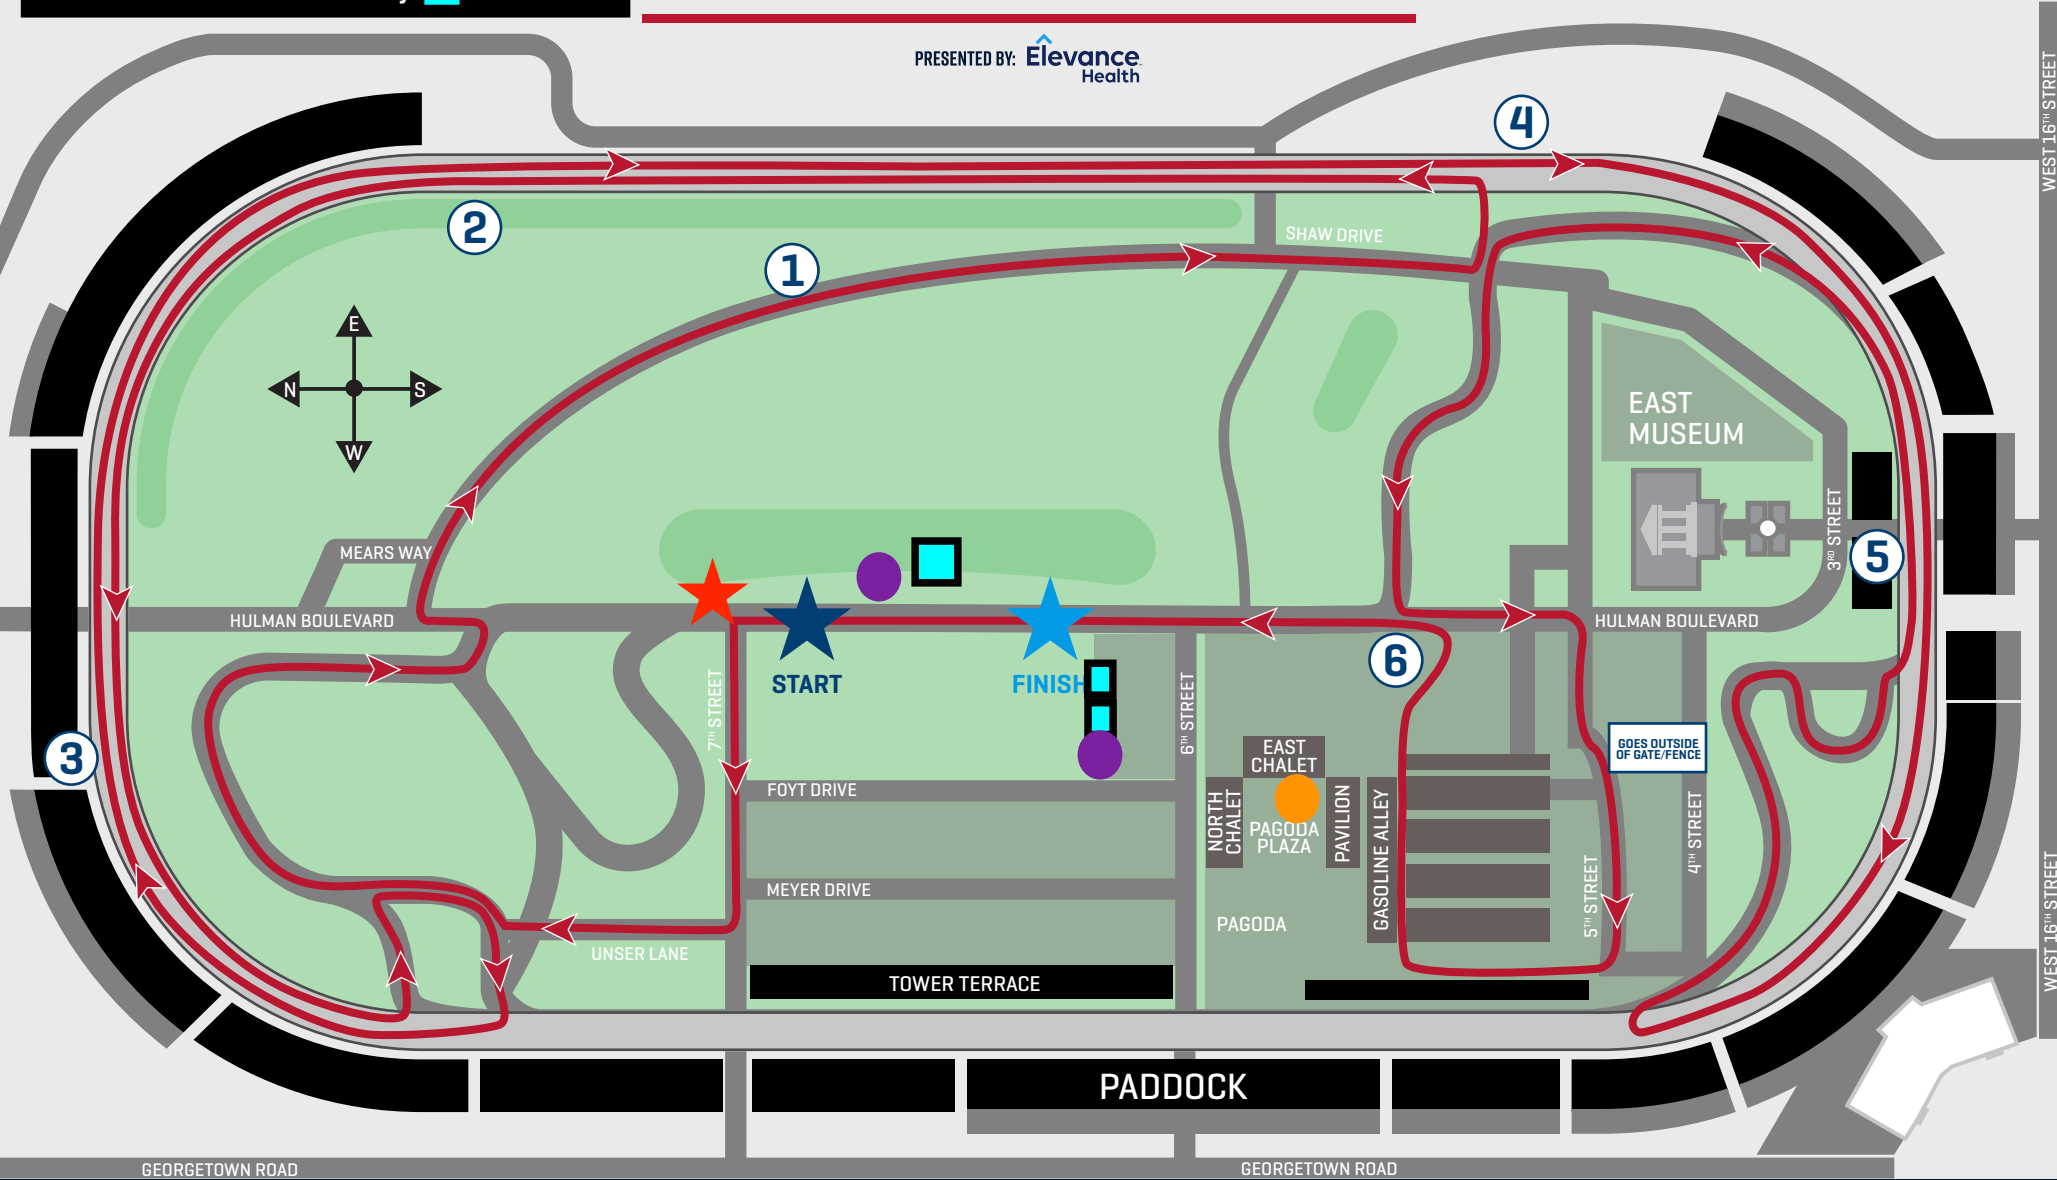

Medical Locations

Franciscan Health Medical Tent

Franciscan Health Medical Tent with Cart

EMS Gator

EMS Ambulance

Franciscan Health PT/Recovery

CORPORATE CHALLENGE

PRESENTED BY: **Elevance Health**

10K ROUTE