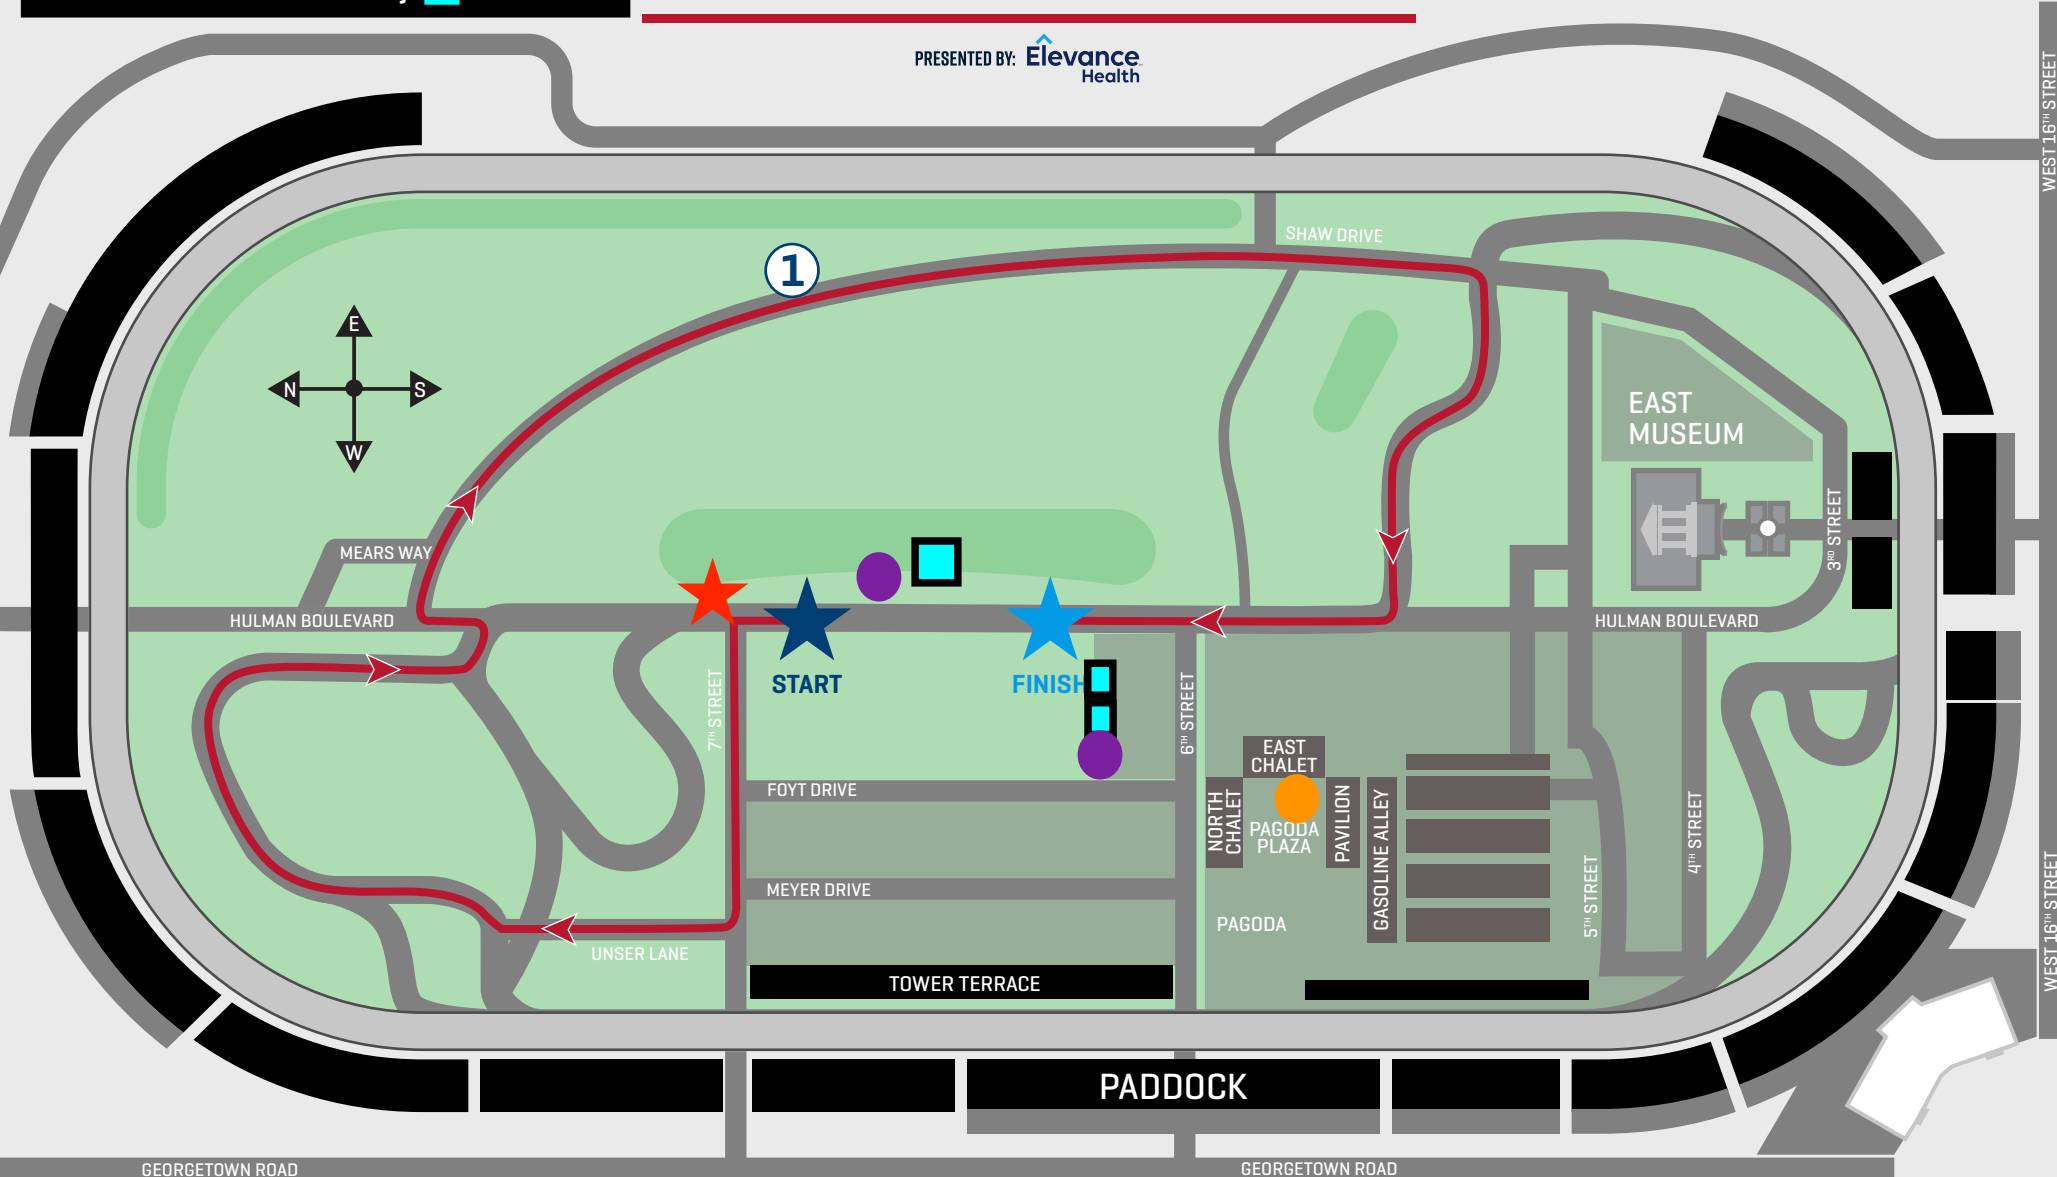

Medical Locations

Franciscan Health Medical Tent

Franciscan Health Medical Tent with Cart

EMS Gator EMS Ambulance

Franciscan Health PT/Recovery

CORPORATE CHALLENGE

PRESENTED BY: **Elevance Health**

3K/FITNESS ROUTE