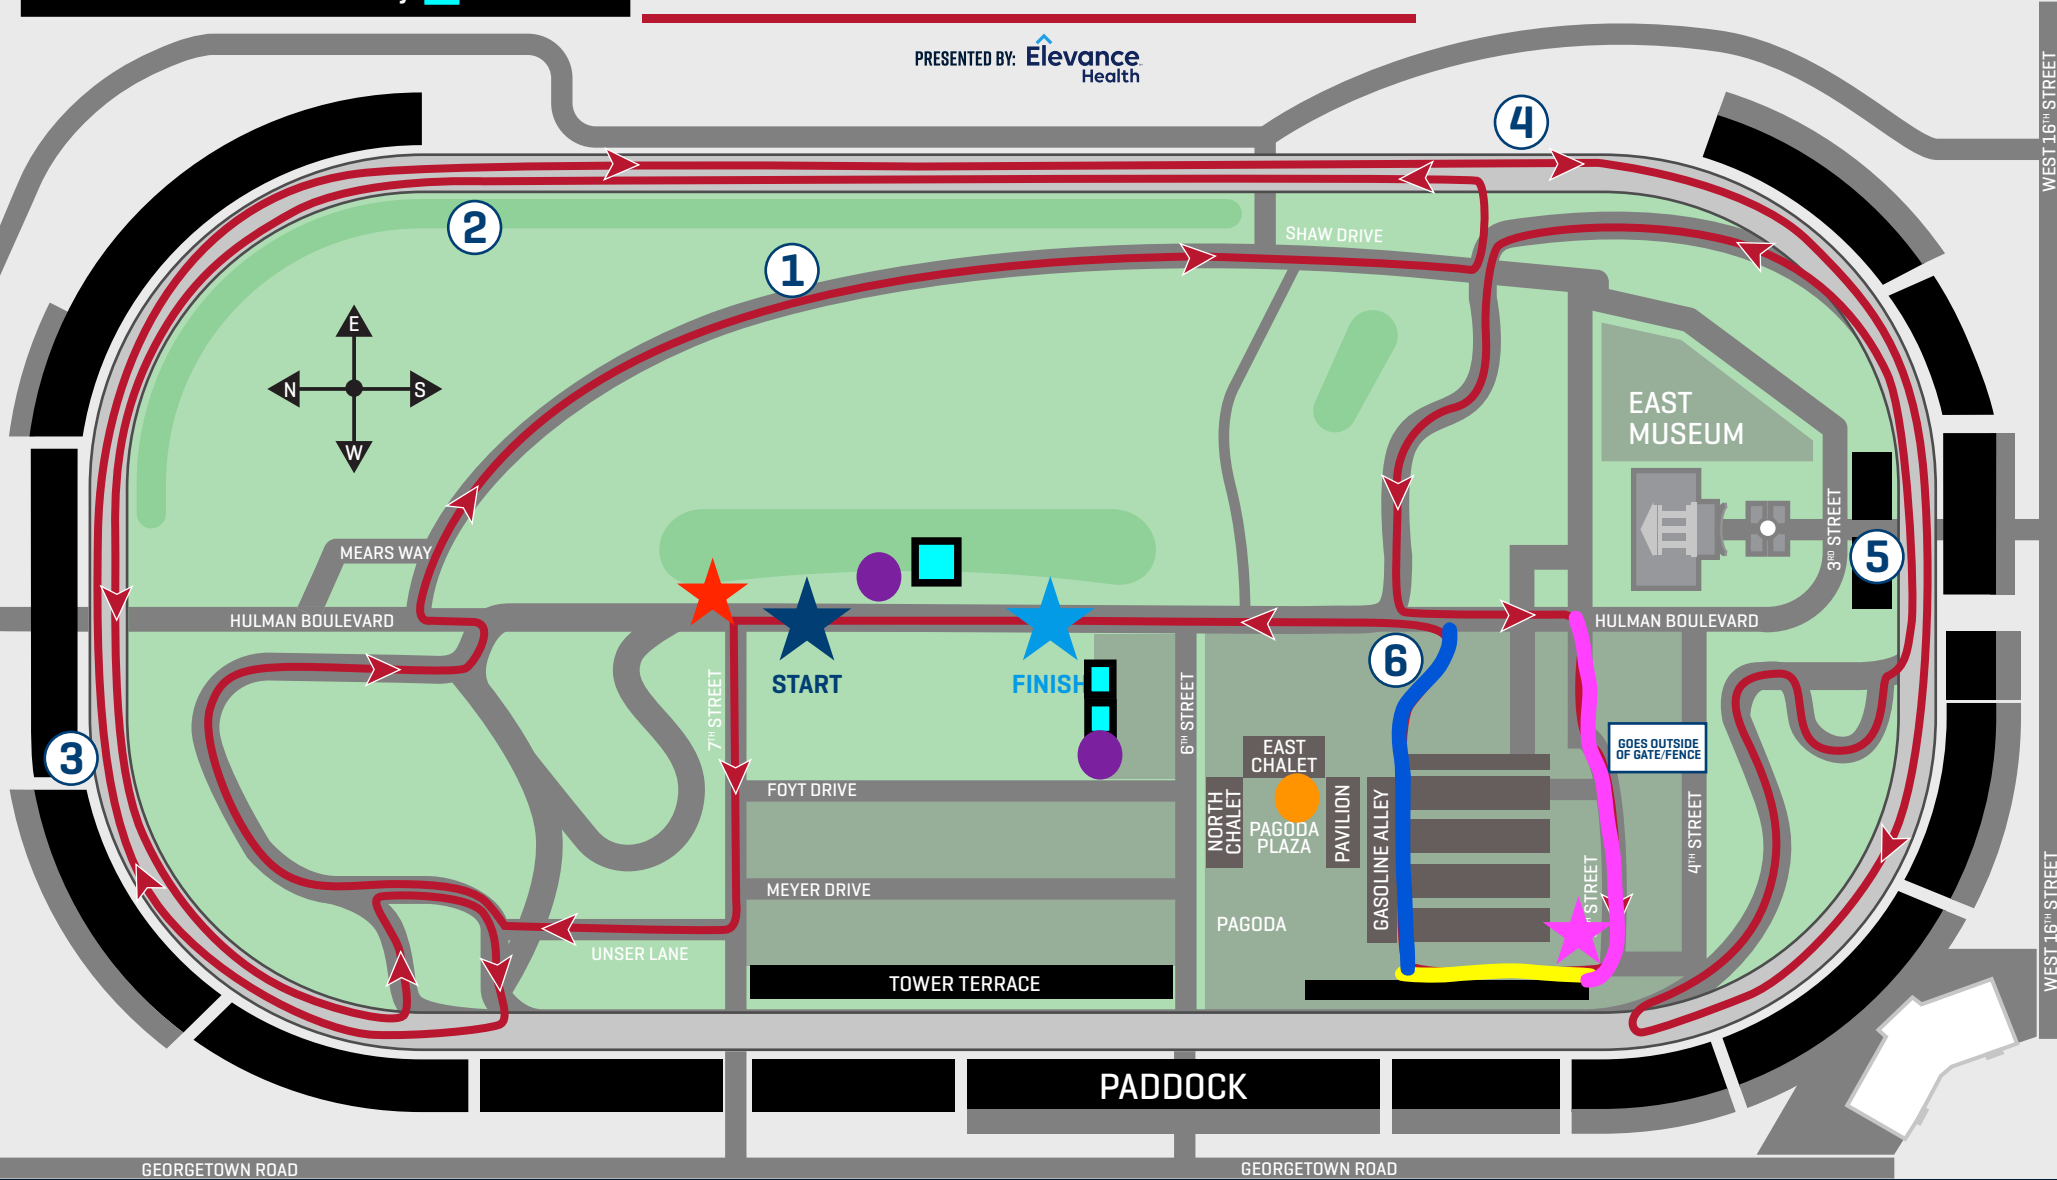

Medical Locations

Franciscan Health Medical Tent

Franciscan Health Medical Tent with Cart

EMS Gator EMS Ambulance

Franciscan Health PT/Recovery

CORPORATE CHALLENGE

PRESENTED BY: **Elevance Health**

10K ROUTE