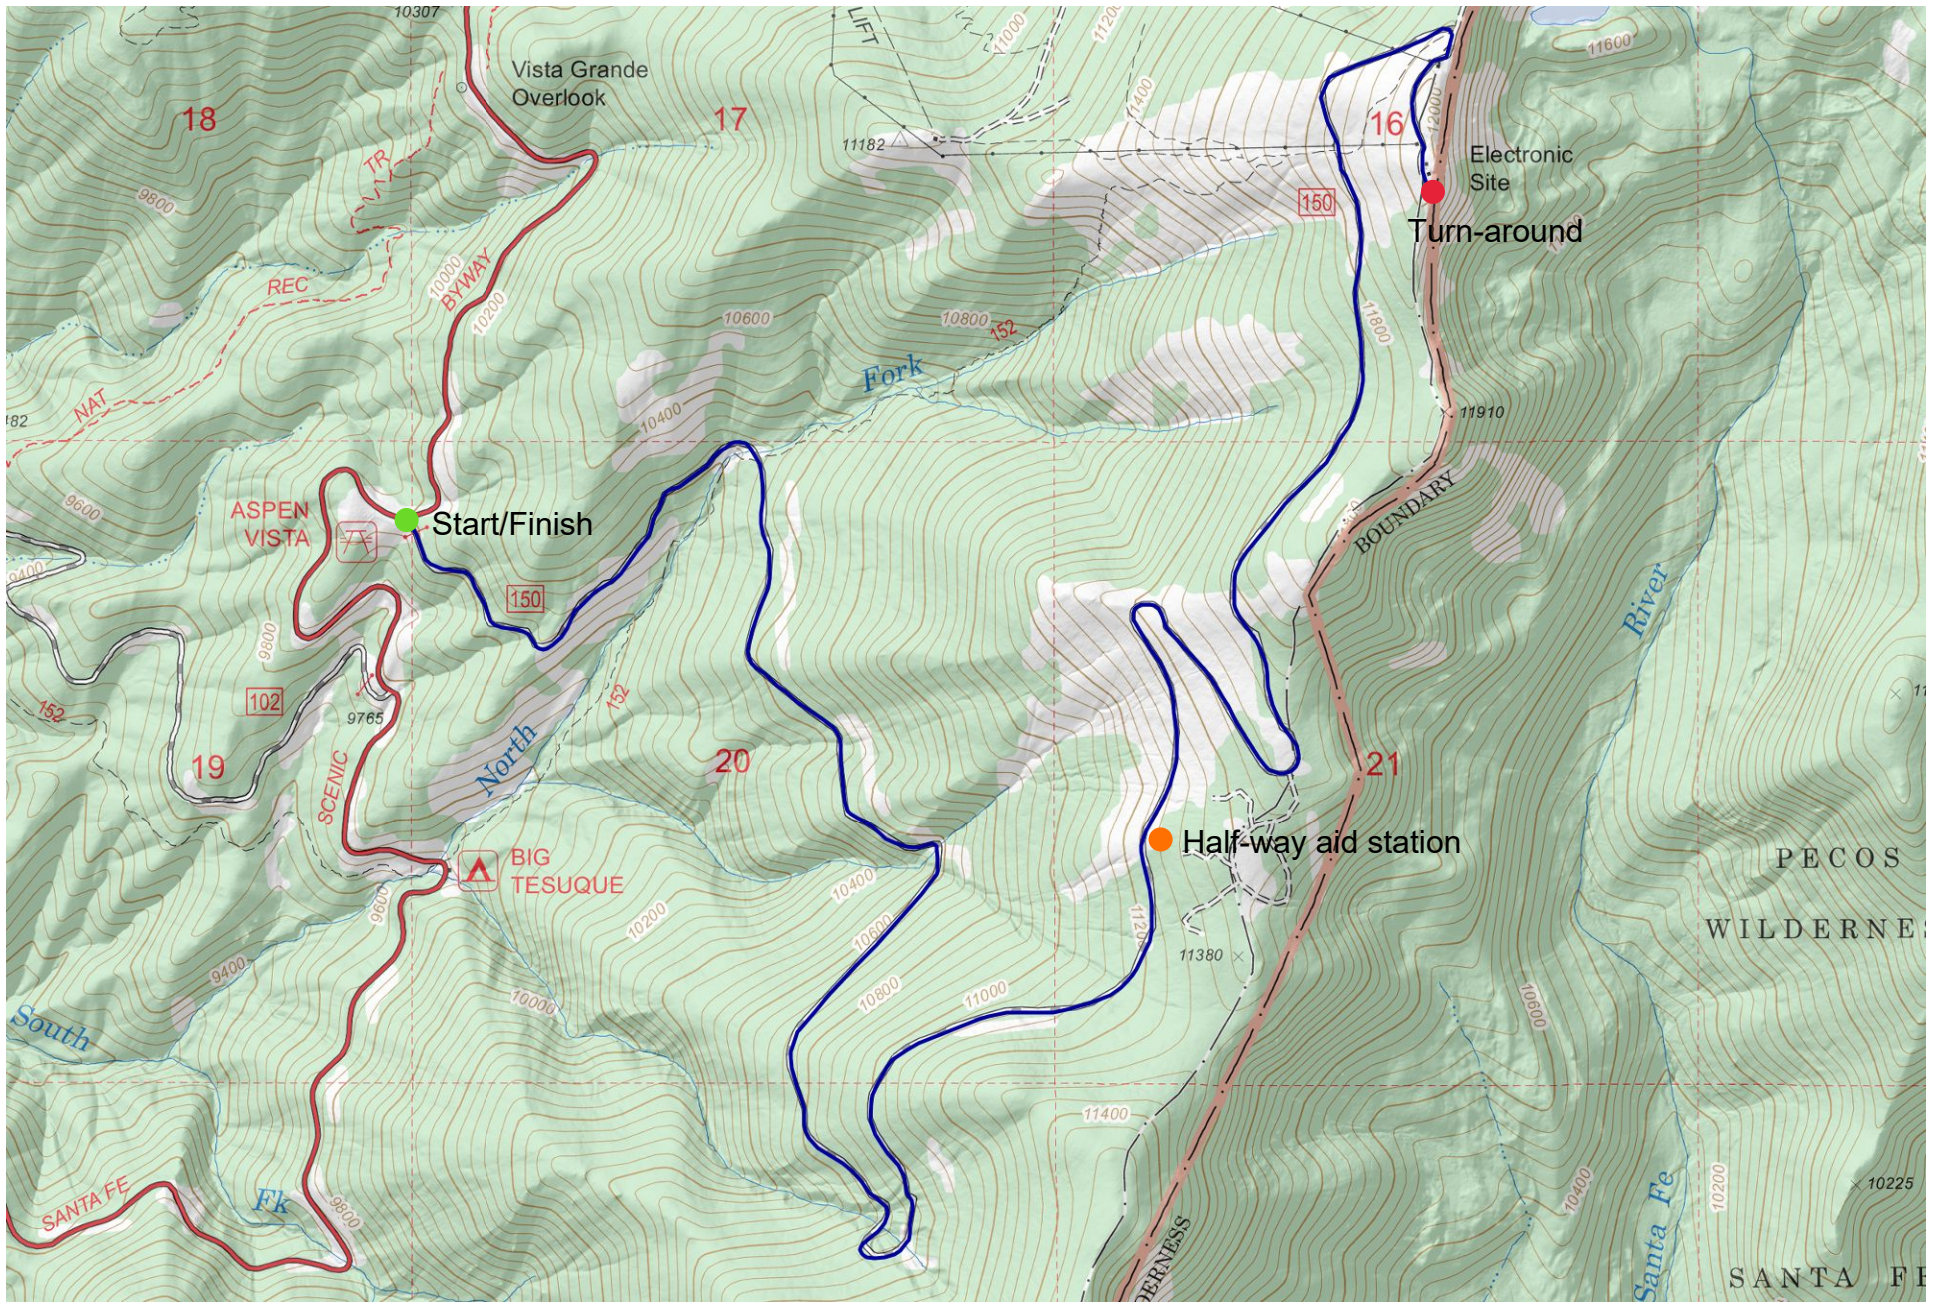

Big Tesuque Trail Run

Mercator Projection
WGS84
UTM Zone 13S