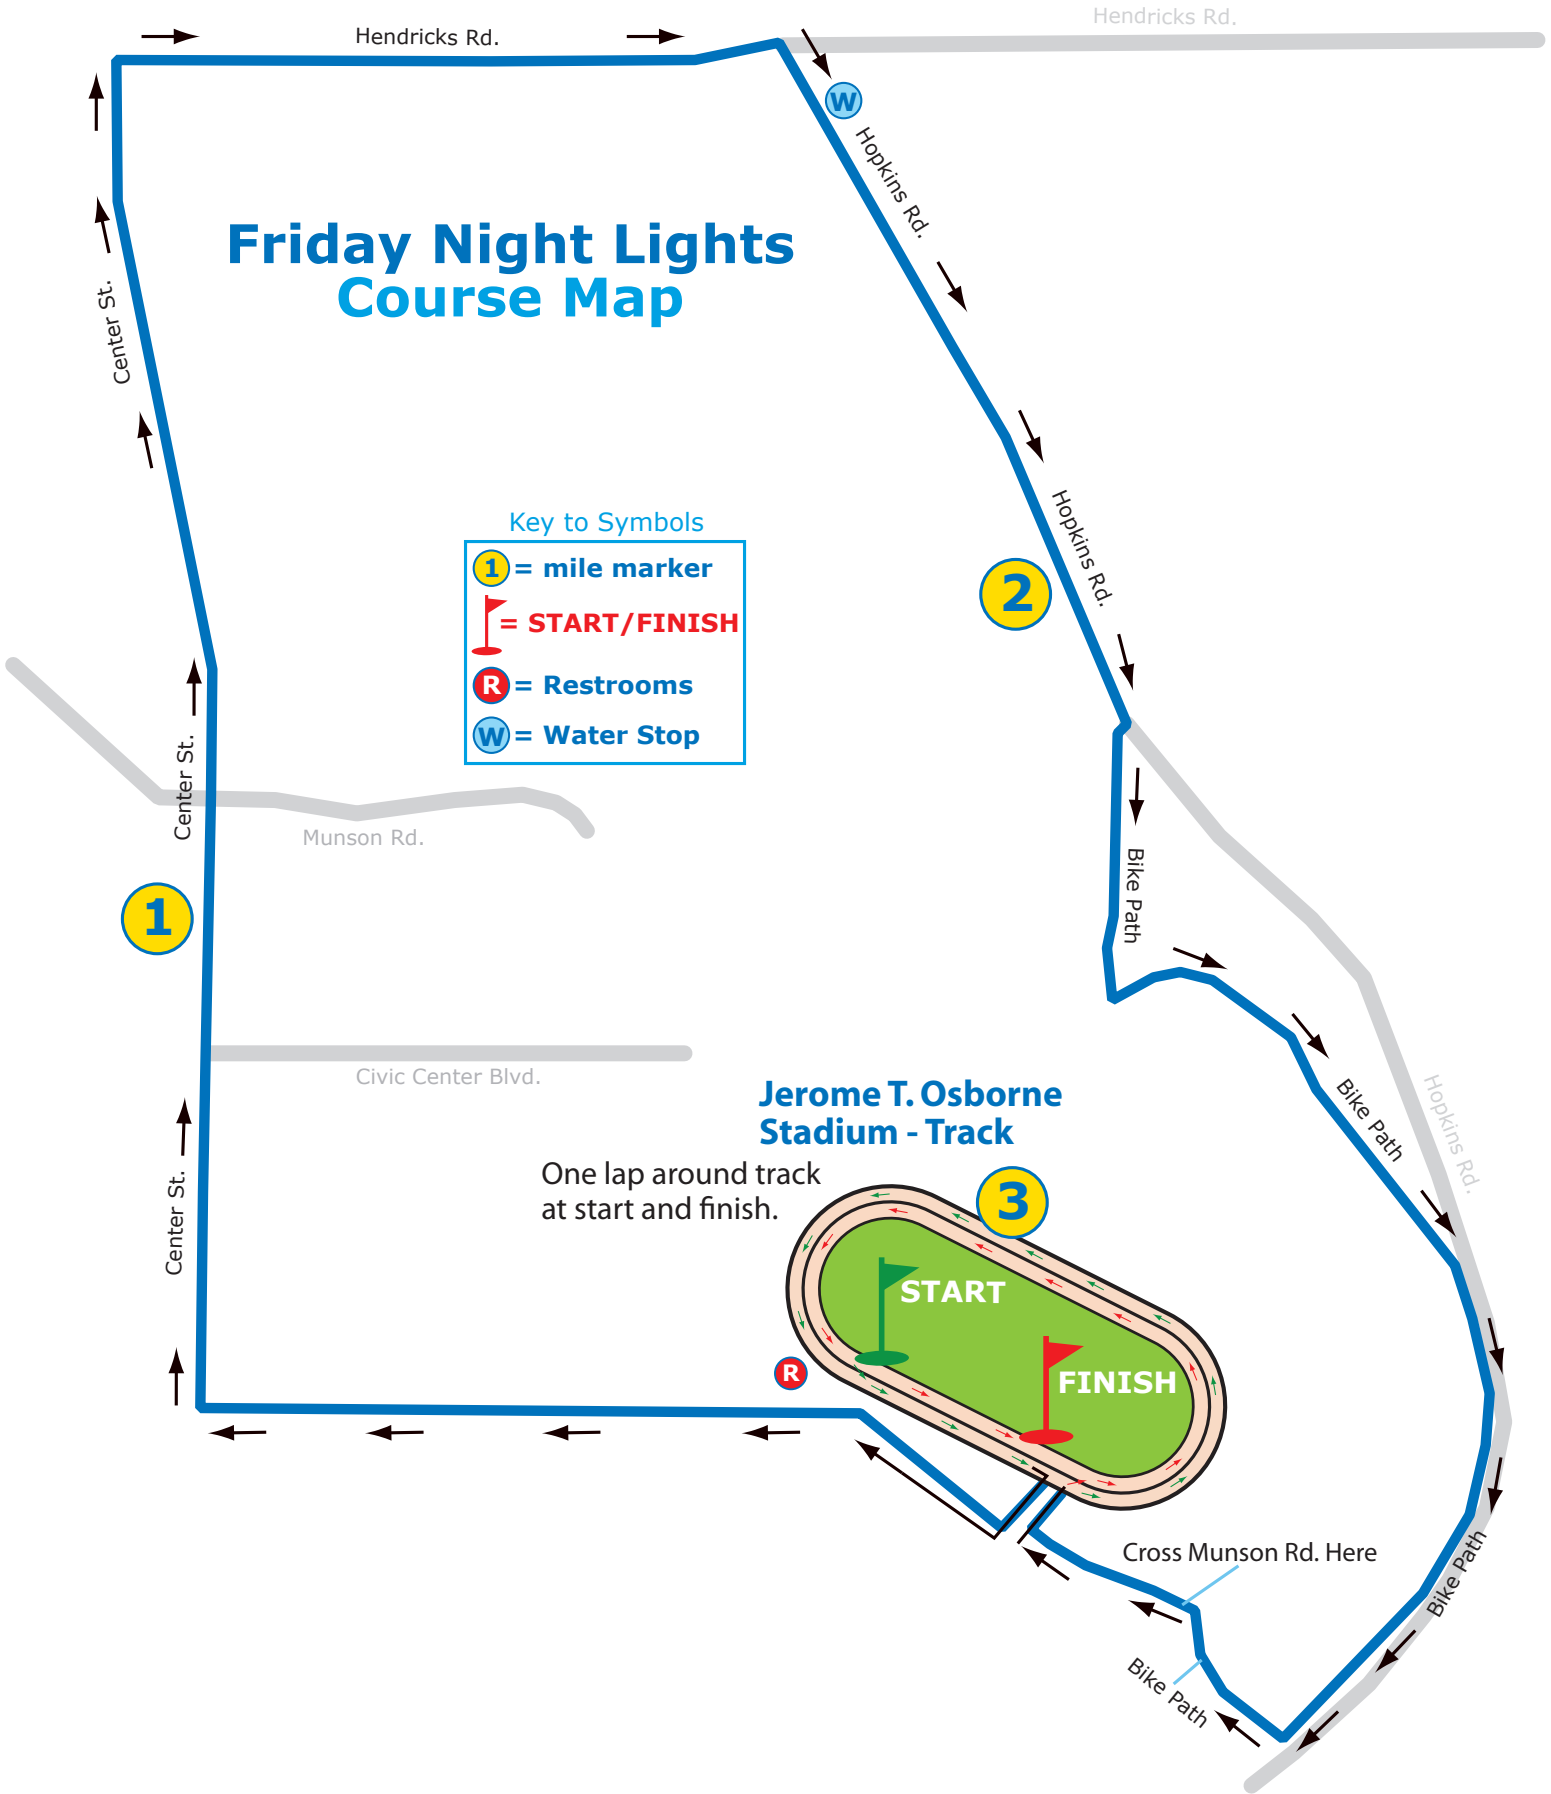

Friday Night Lights Course Map

Key to Symbols

- ① = mile marker
- 🚩 = START/FINISH
- 🚻 = Restrooms
- 💧 = Water Stop

Jerome T. Osborne Stadium - Track

One lap around track at start and finish.

Cross Munson Rd. Here

Bike Path