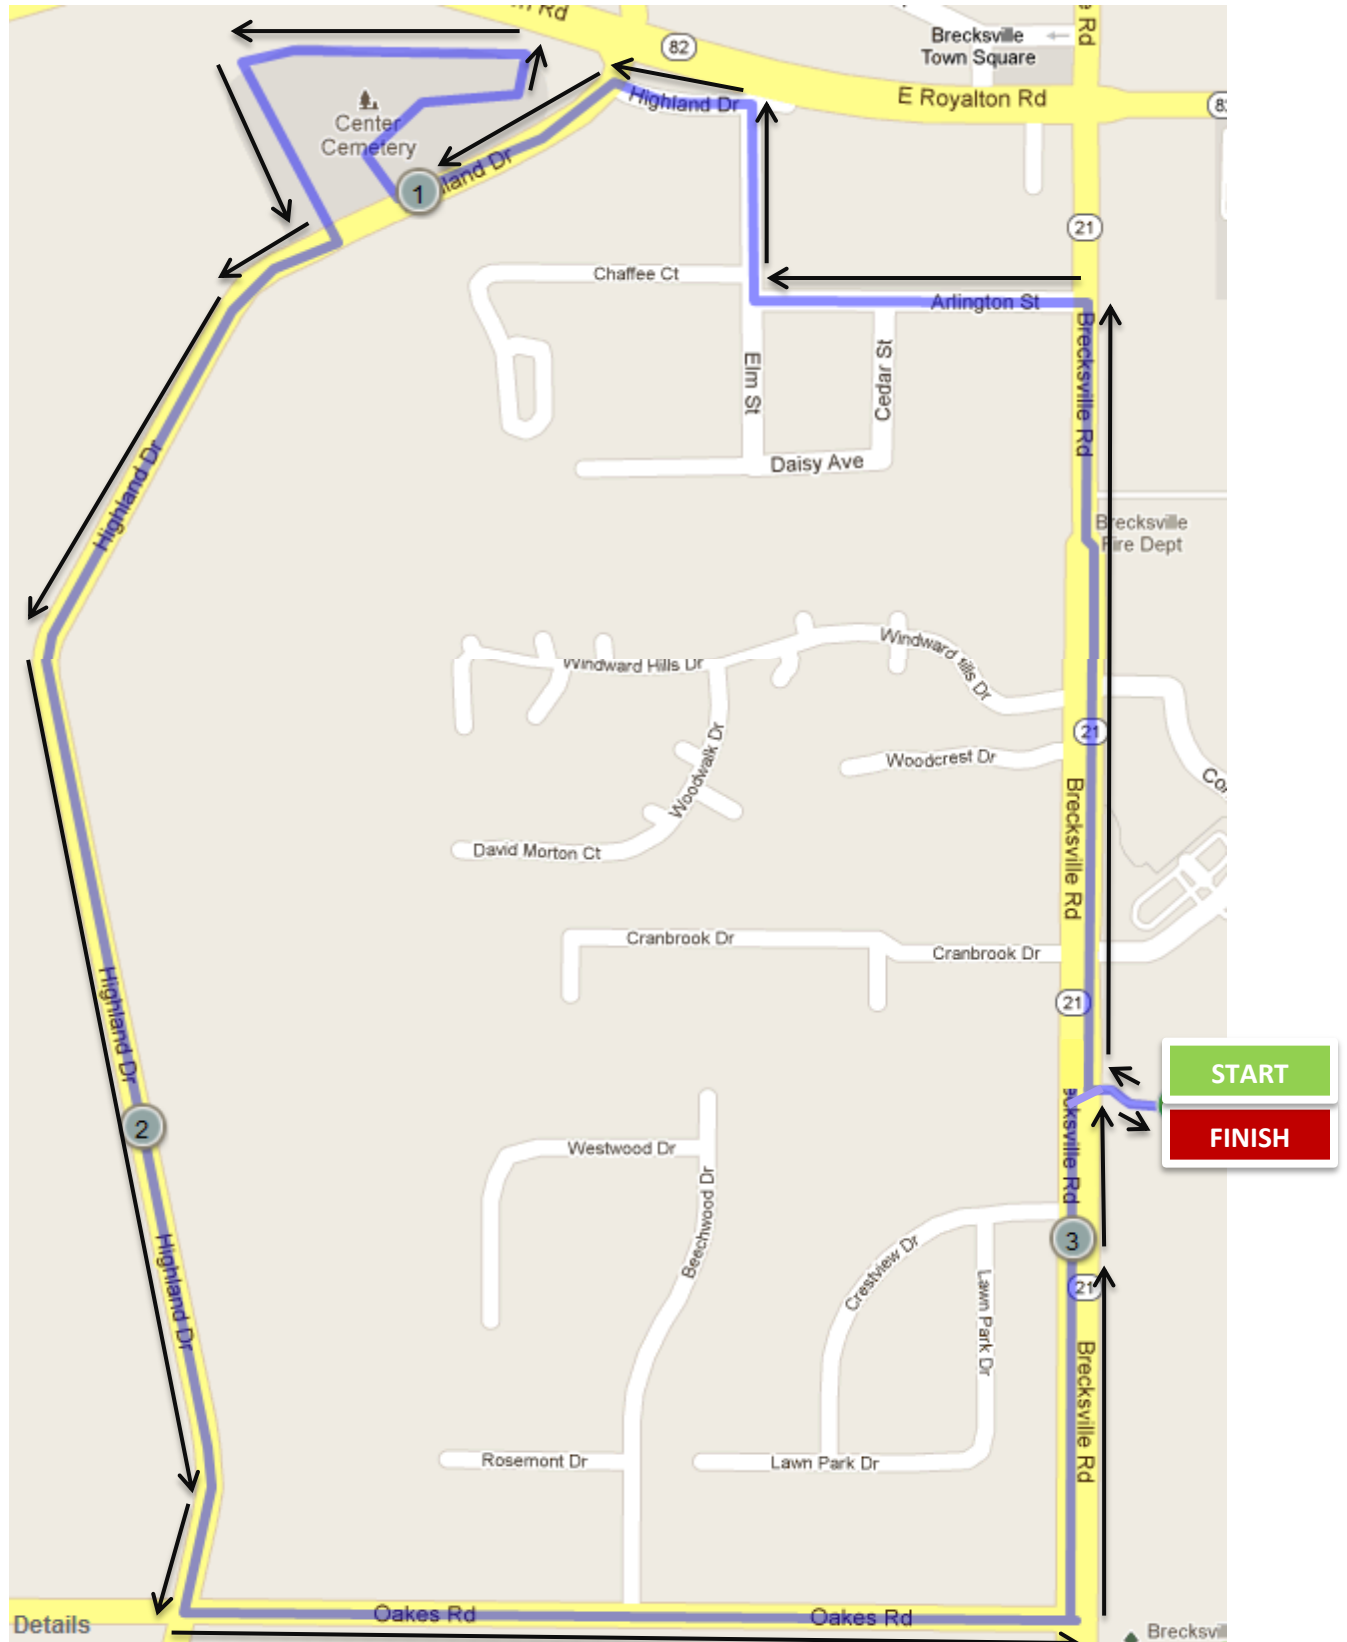

BRECKSVILLE HOME RUN 5K

- Start on the Brecksville Community Drive and head West to Brecksville Rd. and turn right.
- Turn left on Arlington St.
- Turn right on Elm St.
- Turn left on Highland Dr.
- Turn right into Center Cemetery follow the road around and continued on Highland Dr.
- Turn left on Oakes Rd.
- Turn left on Brecksville Rd.
- Turn right back onto Community Drive to the **Finish**.