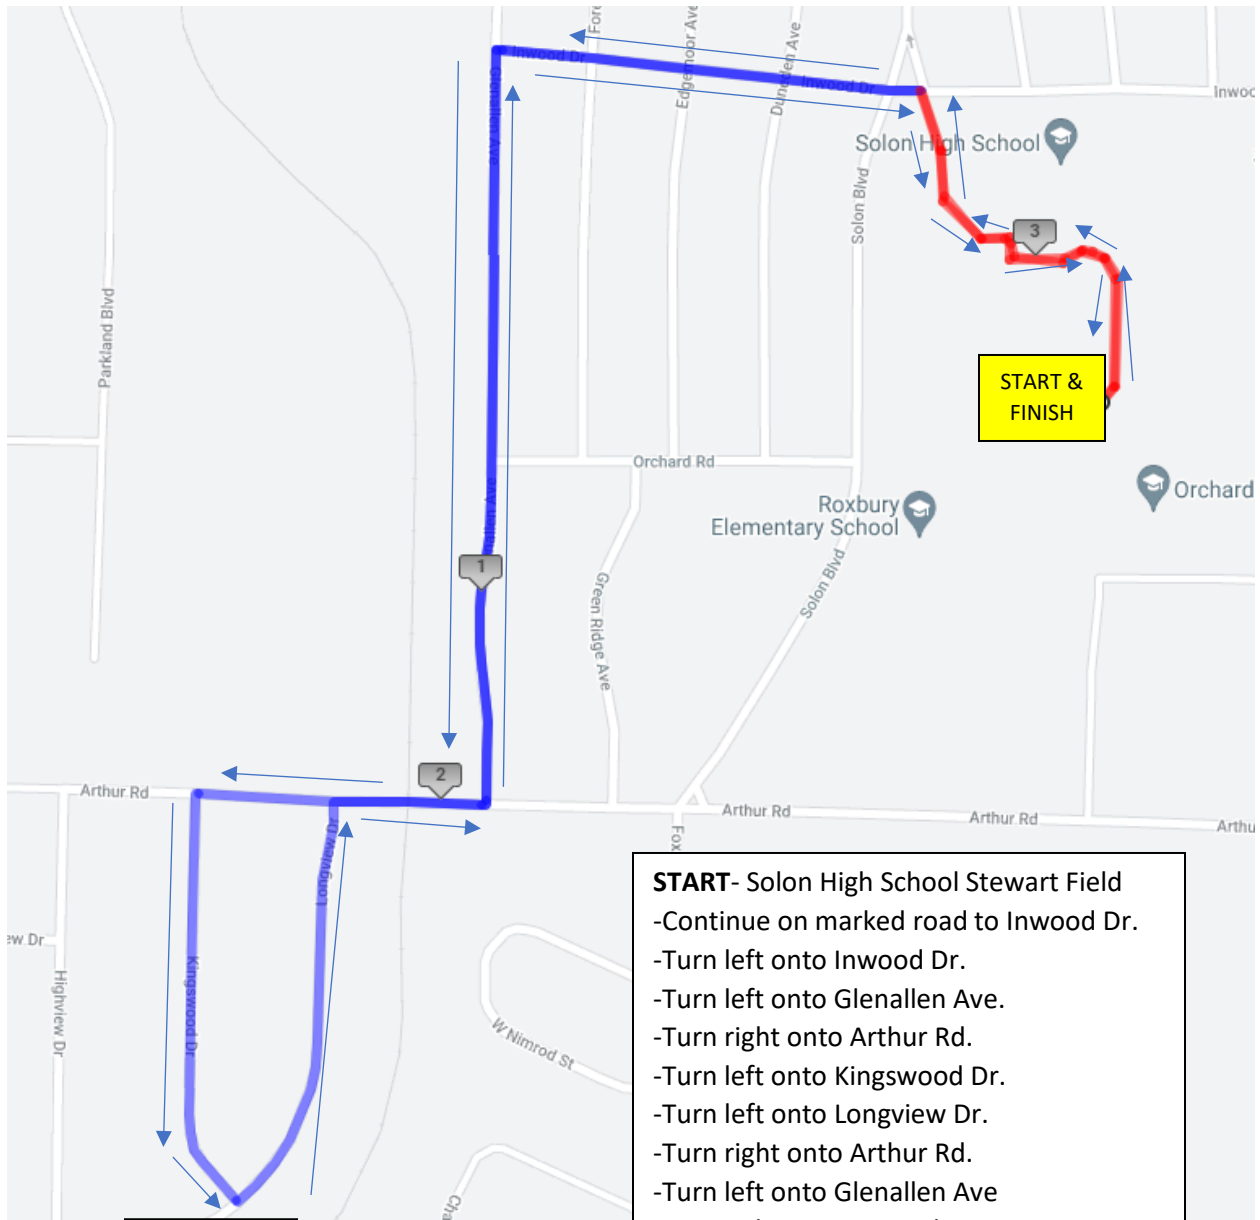

Dallas Lauderdale III Direction Up Foundation 5K

WATERSTOP

START & FINISH

START- Solon High School Stewart Field
-Continue on marked road to Inwood Dr.
-Turn left onto Inwood Dr.
-Turn left onto Glenallen Ave.
-Turn right onto Arthur Rd.
-Turn left onto Kingswood Dr.
-Turn left onto Longview Dr.
-Turn right onto Arthur Rd.
-Turn left onto Glenallen Ave
-Turn right onto Inwood Dr.
-Turn right onto Solon High School grounds
FINISH- Solon High School Stewart Field