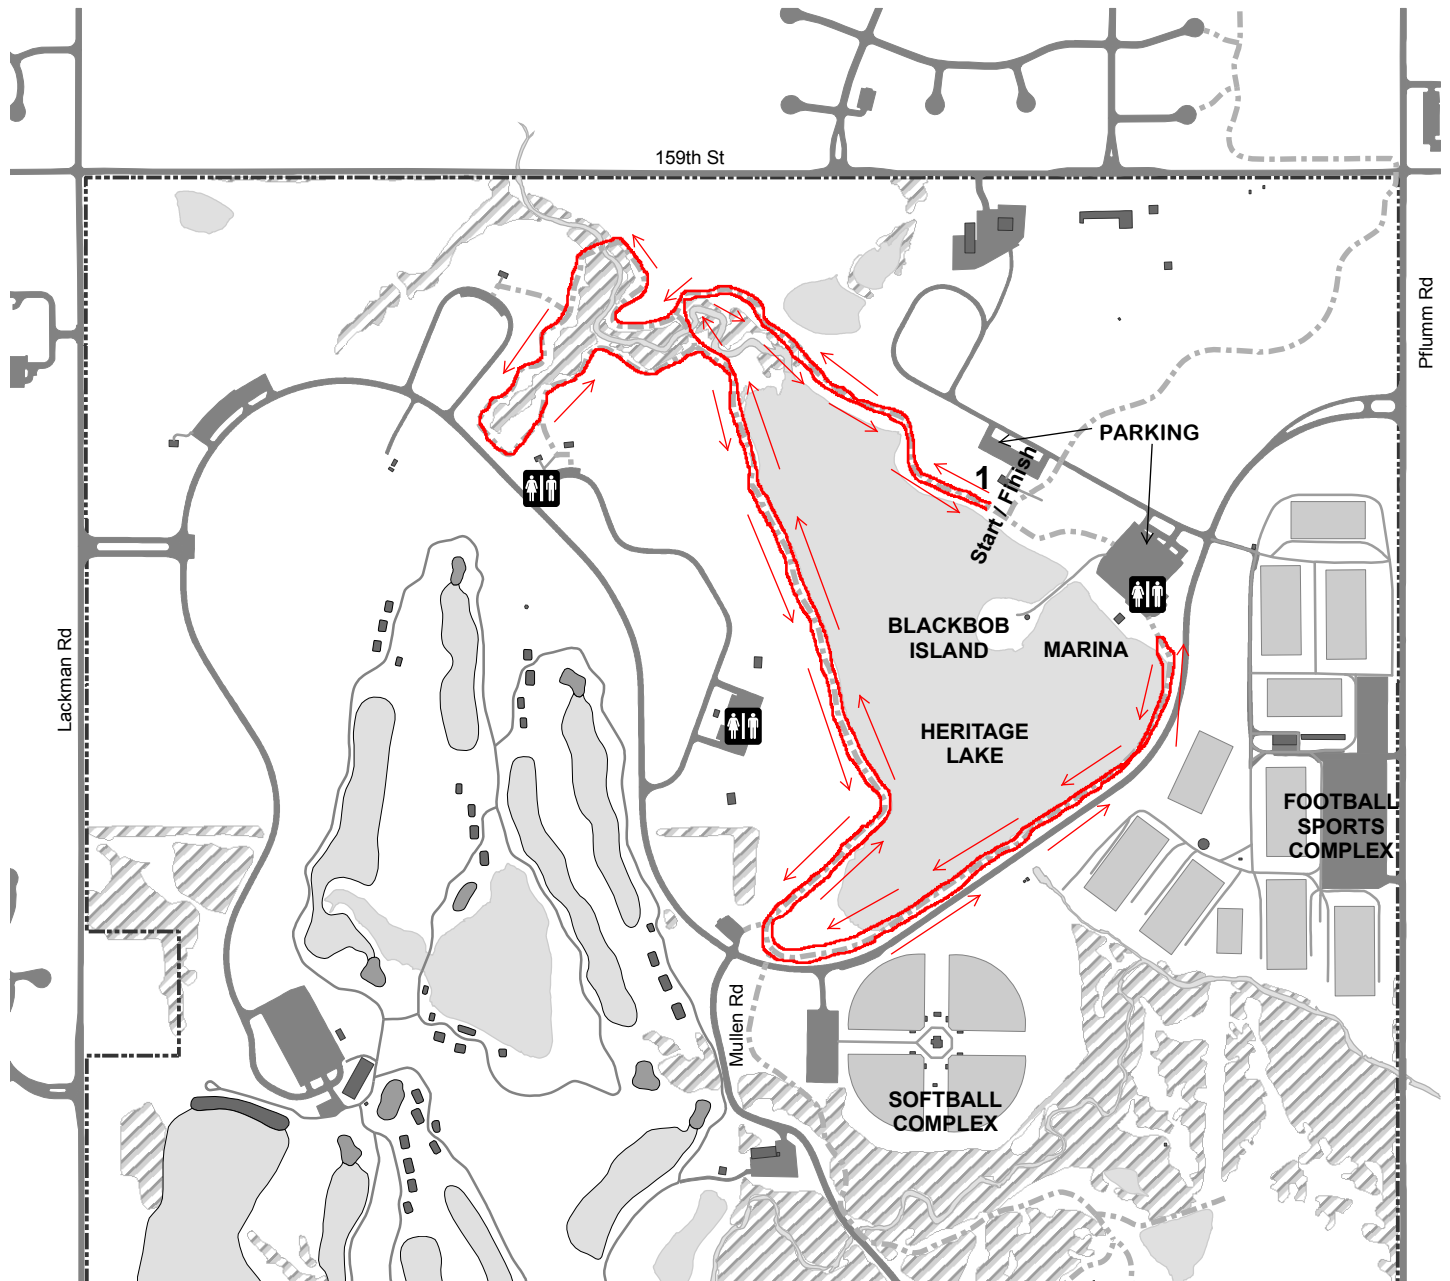

JOHNSON COUNTY  
PARK & RECREATION  
DISTRICT

# SOKS 2020 Zombie Run 5K/10k HERITAGE PARK

16050 Pflumm  
Olathe, Kansas  
(913) 831-3355

[www.jcprd.com](http://www.jcprd.com)

## LEGEND

- Restroom
- 5k Route
- Building
- Road/Parking
- Park Boundary

0 440 880 1,760 Feet