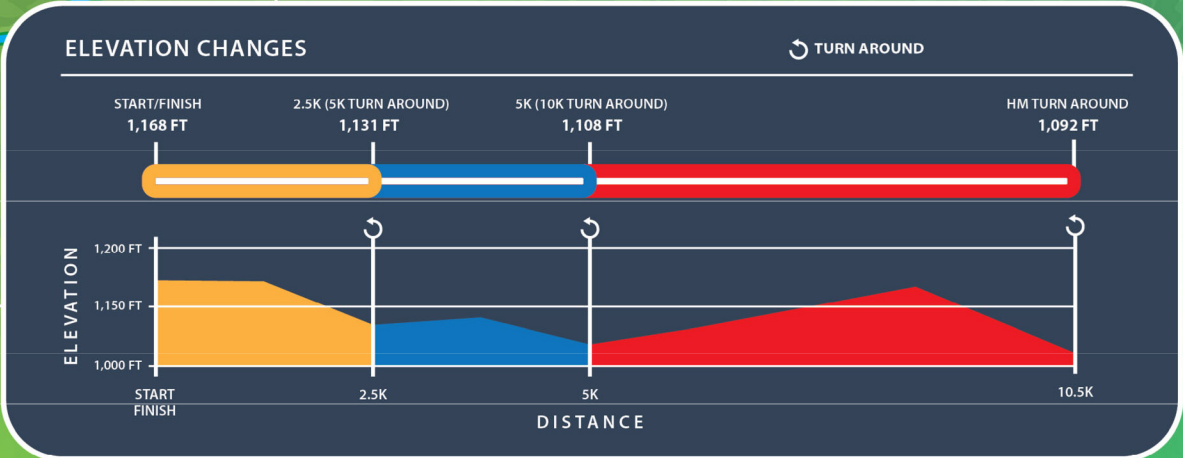

HALF MARATHON		8:30A.M.	START TIME		REST STOP
10K		9:00A.M.			TURN AROUND
5K		9:30A.M.			

RUN PATHS

CRAWFISH AND CANNONS & GOODNIGHT-LOVING RUN
TITLE SPONSOR

COMPLIMENTS OF:

940.549.0401
visitgrahamtexas.com