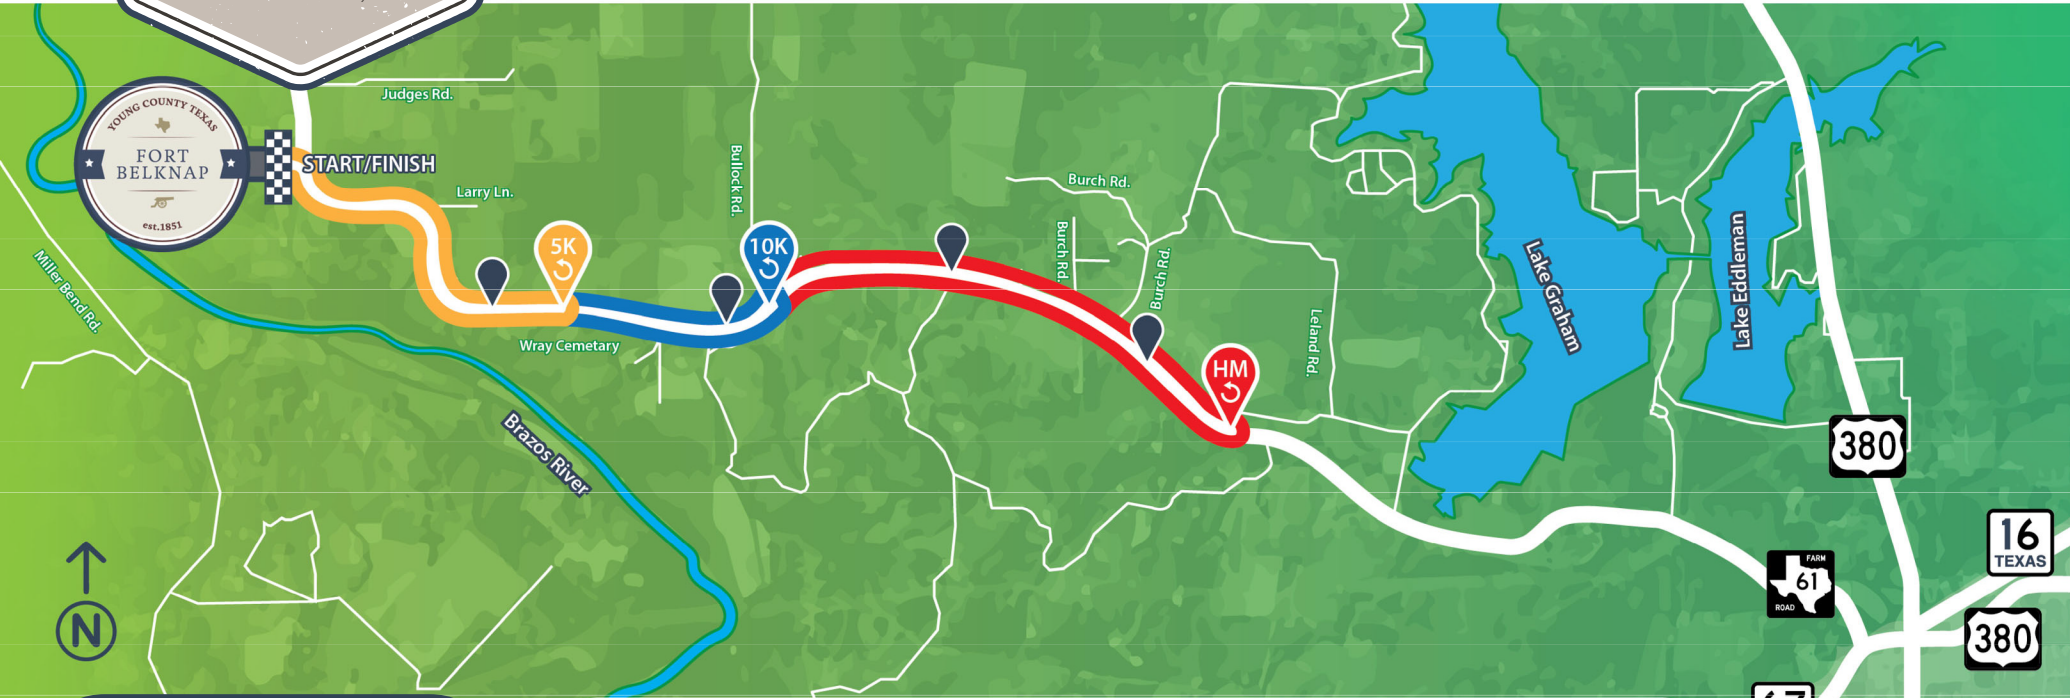

HALF MARATHON		8:30A.M.	START TIME		REST STOP
10K		9:00A.M.			TURN AROUND
5K		9:30A.M.			

RUN PATHS

CRAWFISH AND CANNONS & GOODNIGHT-LOVING RUN
TITLE SPONSOR

COMPLIMENTS OF:

940.549.0401
visitgrahamtexas.com