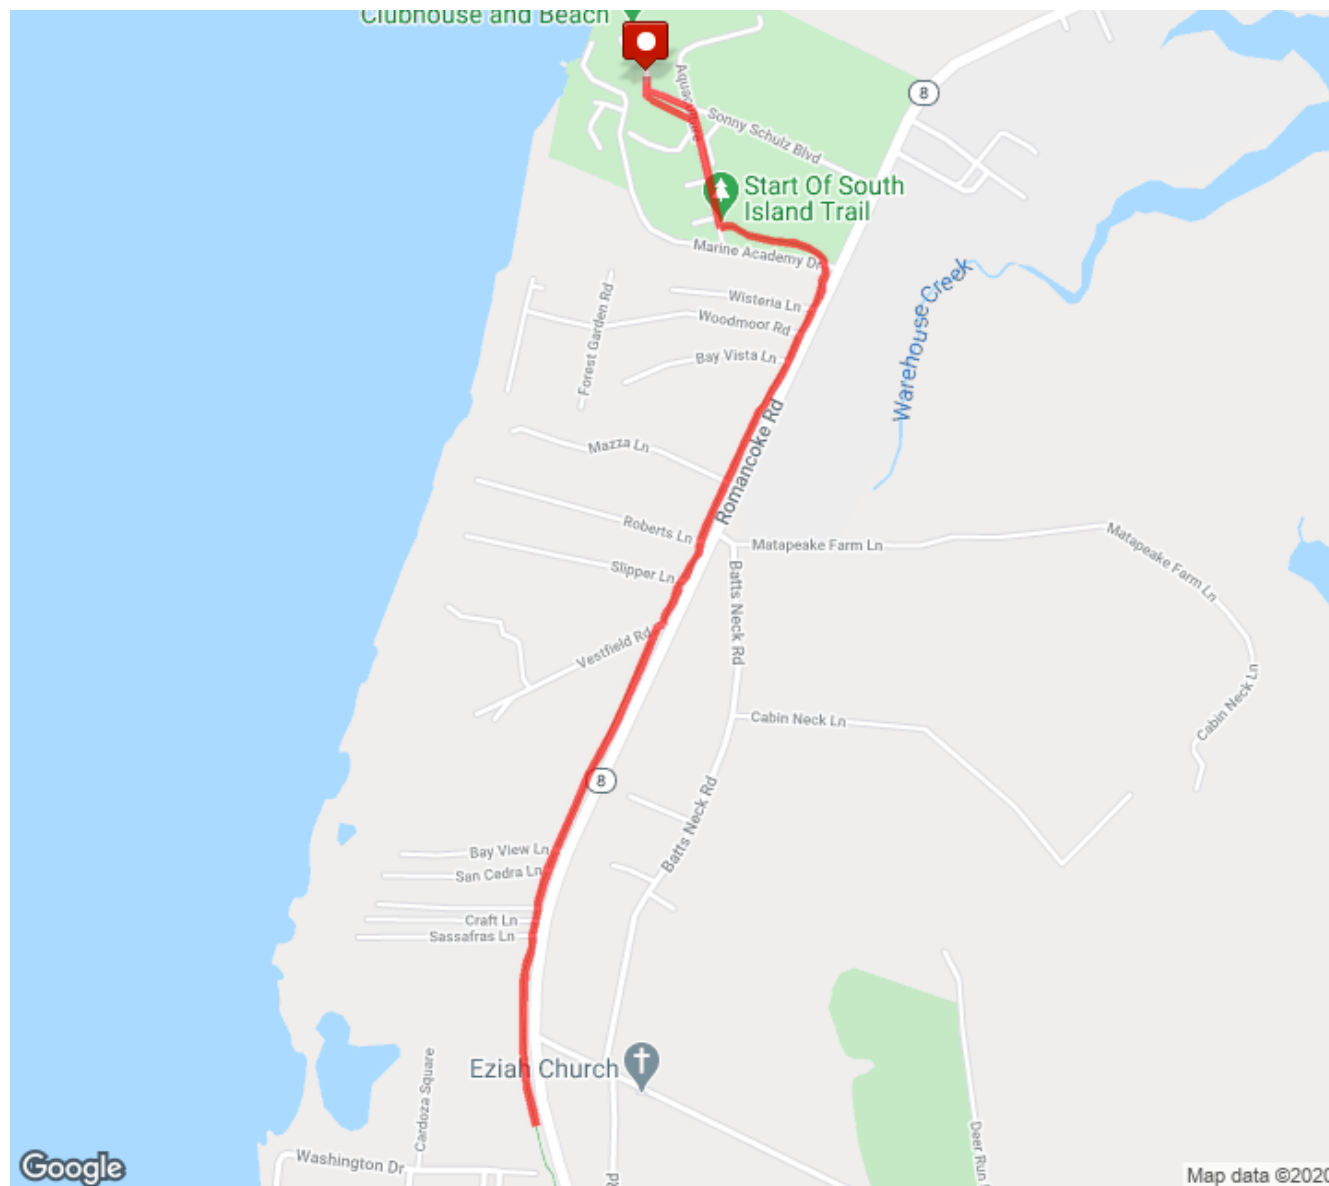

Matapeake Run

Distance: 3.09 mi

Elevation Gain: 45 ft

Elevation Max: 46 ft

Notes

- | | |
|----------------|--|
| 0.00 mi | Head south on Clubhouse Dr toward Sonny Schulz Blvd |
| 0.02 mi | Turn left onto Sonny Schulz Blvd |
| 0.04 mi | Head southeast on Sonny Schulz Blvd toward Aquaculture |
| 0.08 mi | Turn right onto Aquaculture |
| 0.19 mi | Head south on Aquaculture |
| 0.23 mi | Turn left |
| 0.33 mi | Head east toward Marine Academy Dr |
| 0.38 mi | Slight right at Marine Academy Dr |
| 0.88 mi | Turn right onto Vestfield Rd |

0.89 mi	Slight left
1.52 mi	Head south toward Lagorce Dr
1.55 mi	Head north toward Sassafras Ln
2.21 mi	Slight right onto Vestfield Rd
2.21 mi	Turn left
2.86 mi	Turn right onto Aquaculture
3.00 mi	Turn left onto Clubhouse Dr
3.07 mi	Turn right to stay on Clubhouse Dr
3.09 mi	Destination
