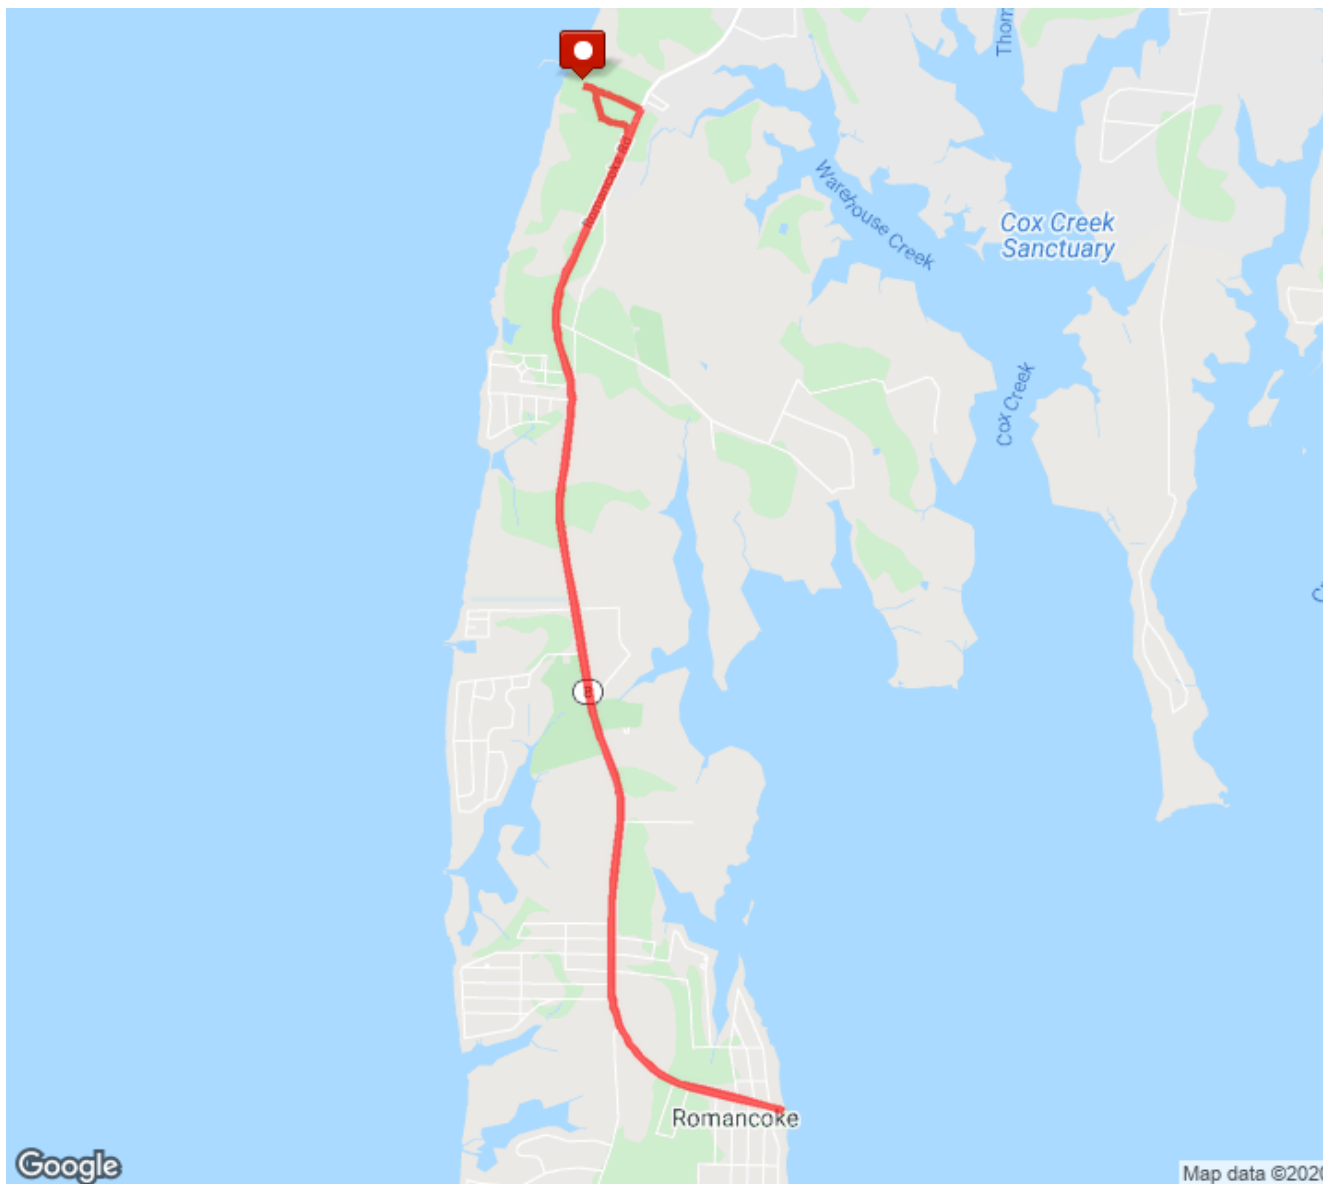

## Matapeake Bike Course

Distance: 11.97 mi  
 Elevation Gain: 212 ft  
 Elevation Max: 47 ft

### Notes

<b>0.00 mi</b>	Head southeast on Sonny Schulz Blvd toward Aquaculture
<b>0.12 mi</b>	Head east on Sonny Schulz Blvd toward Romancocke Rd
<b>0.31 mi</b>	Turn right onto Romancocke Rd Destination will be on the right
<b>0.38 mi</b>	Head southwest on MD-8 N/Romancocke Rd toward Marine Academy Dr
<b>6.01 mi</b>	Head west on MD-8 N/Romancocke Rd toward Brick House Rd
<b>11.49 mi</b>	Turn left onto Woodmoor Rd
<b>11.50 mi</b>	Turn right
<b>11.75 mi</b>	Turn right onto Aquaculture
<b>11.90 mi</b>	Turn left onto Sonny Schulz Blvd