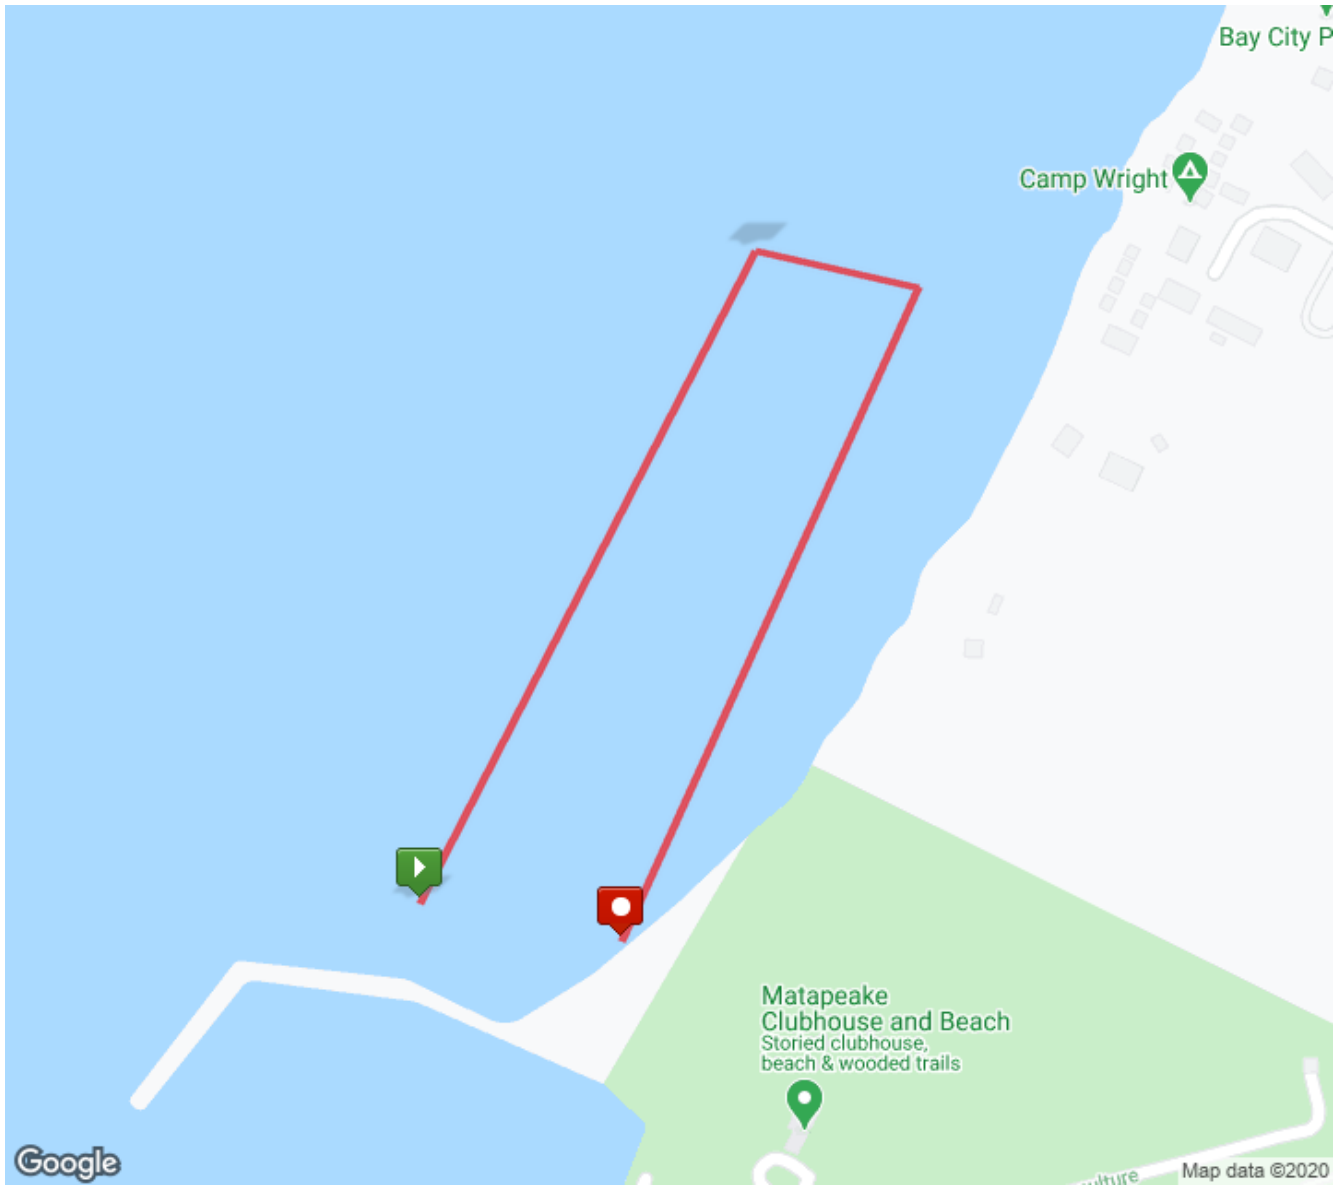

Matapeake Swim Course

Distance: 0.51 mi
 Elevation Gain: 10 ft
 Elevation Max: 13 ft

Notes

0.00 mi	Direct/offroad route segment
0.00 mi	Direct/offroad route segment
0.00 mi	Direct/offroad route segment
0.00 mi	Destination