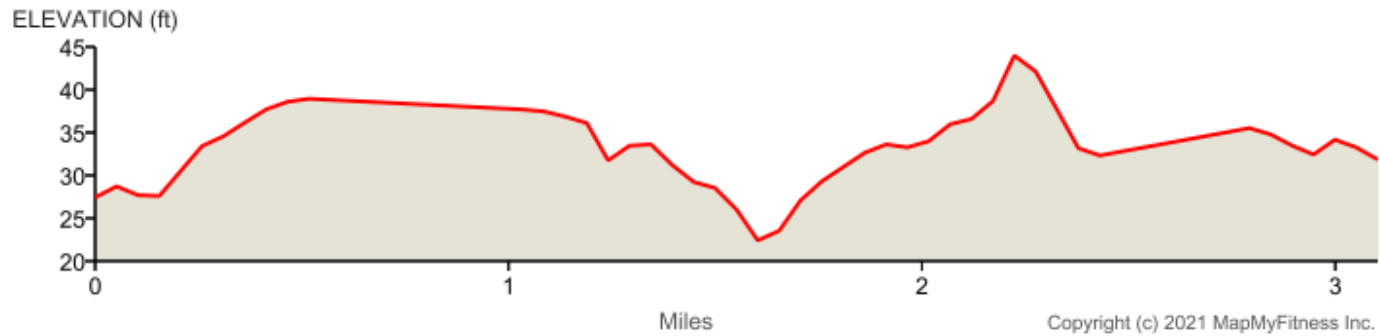

Start on Ocean Dr. near Marigold.

Head south on Ocean Dr. and make a right on Seagull.

Head west and turn left (south) on A1A.

Head south on A1A.

Turn right (west) on Mooringline Dr.

At dead end, turn around and proceed back east on Mooringline Dr.

Turn right (south) on A1A.

Turn around near Round Island Park light.

Head north on A1A. Turn right on Seagull.

Turn left on Ocean Dr. to finish.

0.00 mi Head north on Ocean Dr toward Marigold Ln

0.02 mi Slight right toward Ocean Dr

0.05 mi Slight right at Ocean Dr

0.06 mi Slight right onto Ocean Dr

0.26 mi Continue onto Greenway Ln

0.27 mi Head west on Greenway Ln toward Club Dr

0.49 mi Head north on Club Dr toward Old Oak Ln

1.07 mi Head east on Riomar Dr toward Ocean Dr

1.24 mi Head north on Ocean Dr toward Gayfeather Ln

1.62 mi Head south on Ocean Dr toward Dahlia Ln

1.99 mi Head south on Ocean Dr toward Riomar Dr

2.00 mi Turn right onto Riomar Dr

2.16 mi Head west on Riomar Dr toward Club Dr