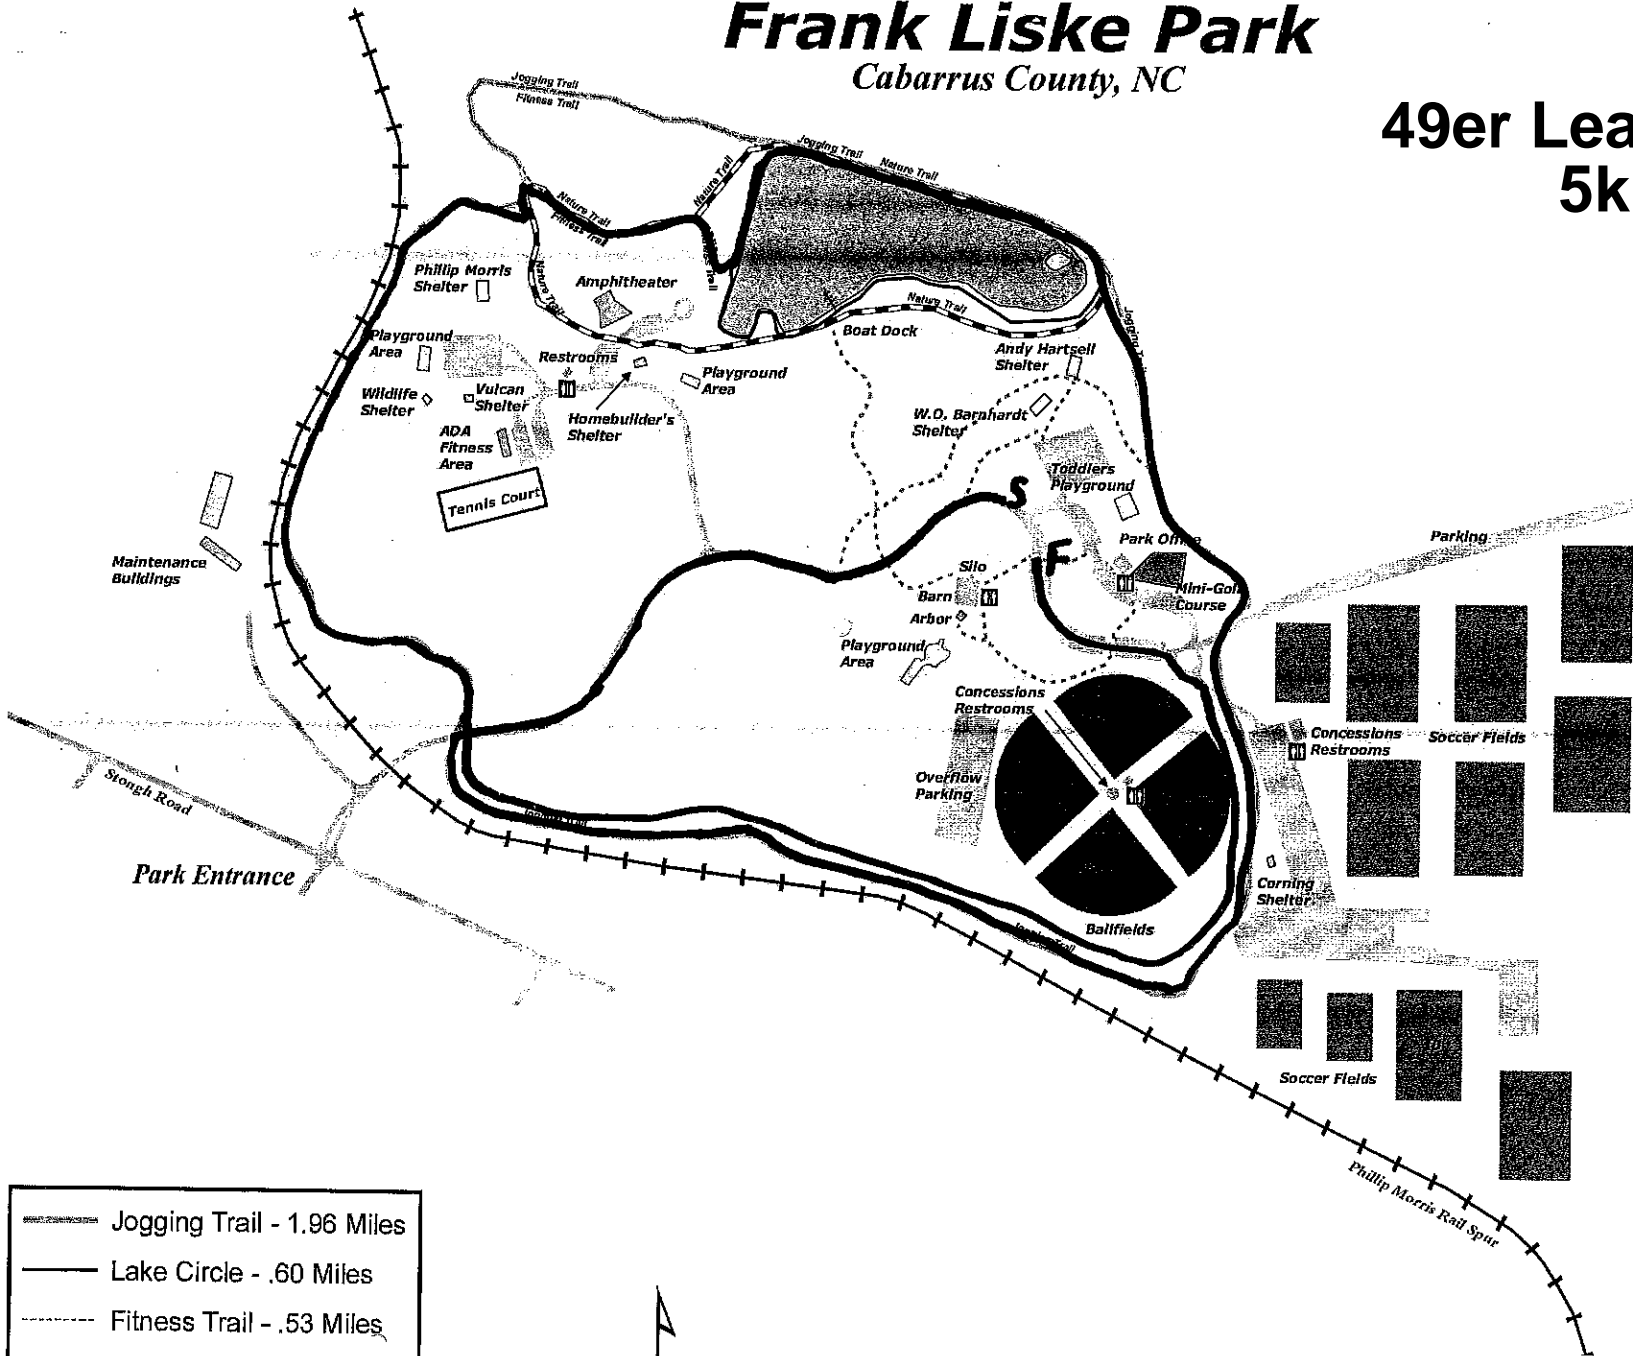

Frank Liske Park

Cabarrus County, NC

49er Leap Day 5k

Barn Area Includes:
 Upper Level
 Lower Level
 Shed 1
 Shed 2
 Group Sites 2, 3, 4

- Jogging Trail - 1.96 Miles
- Lake Circle - .60 Miles
- Fitness Trail - .53 Miles
- Nature Trail - .92 Miles
- Footpaths
- Roads & Parking Lots

In case of emergency,
 report to the ORANGE area nearest your location.