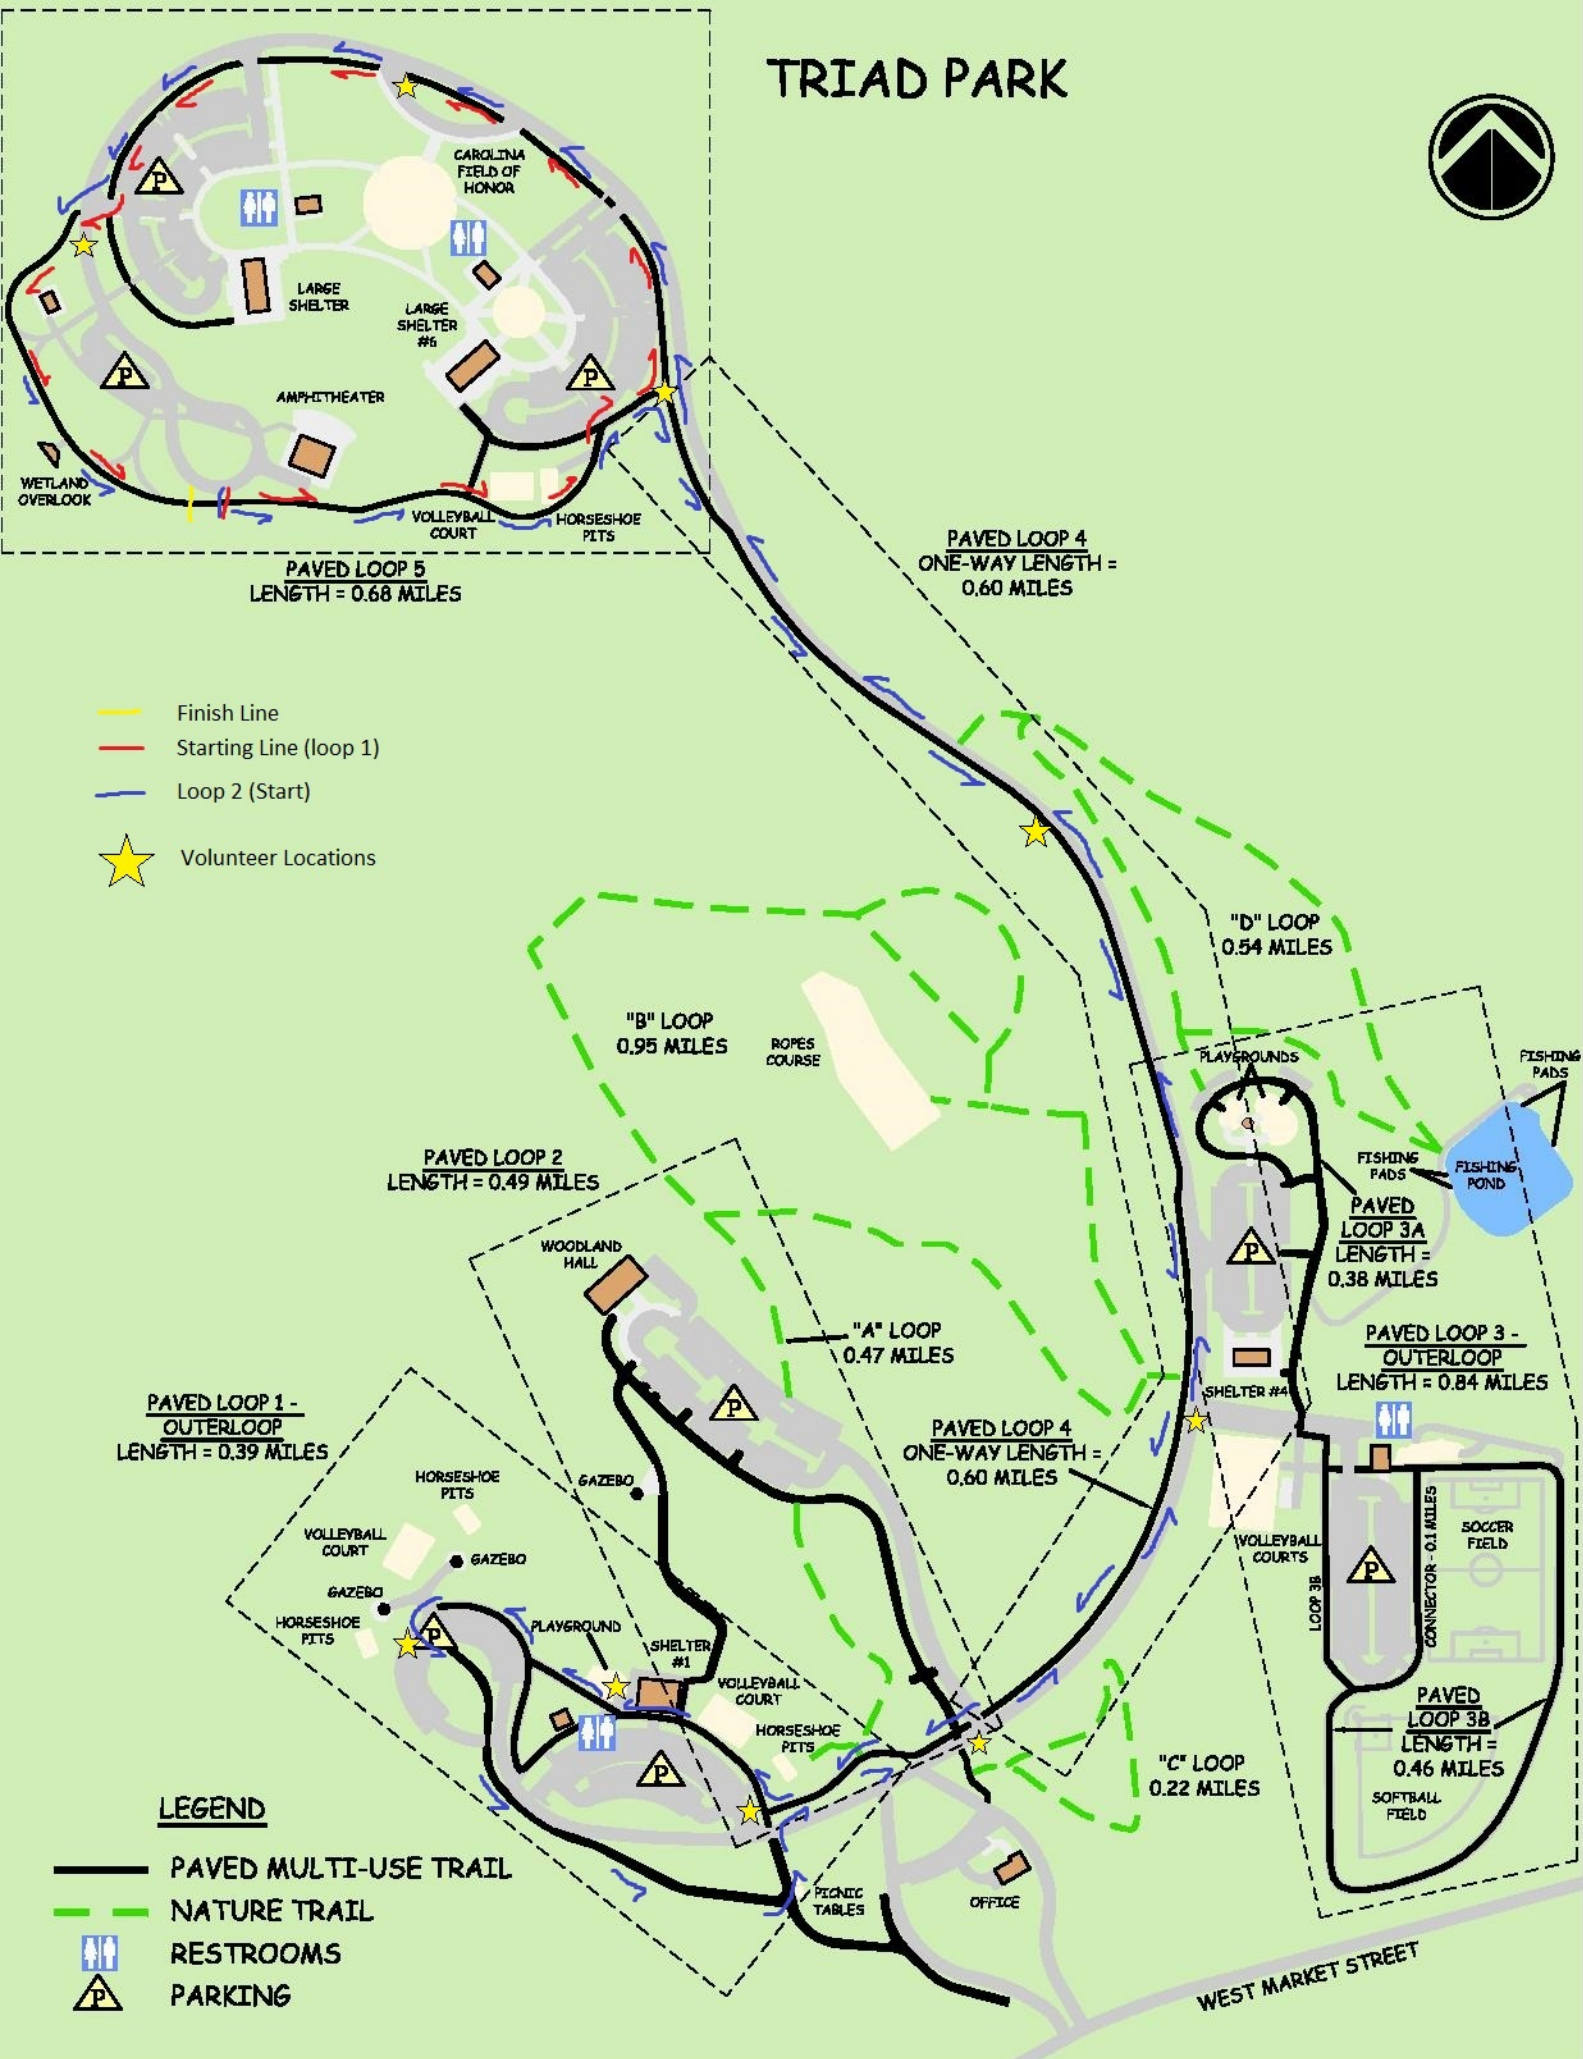

TRIAD PARK

- Finish Line
- Starting Line (loop 1)
- Loop 2 (Start)
- Volunteer Locations

LEGEND

- PAVED MULTI-USE TRAIL
- NATURE TRAIL
- RESTROOMS
- PARKING