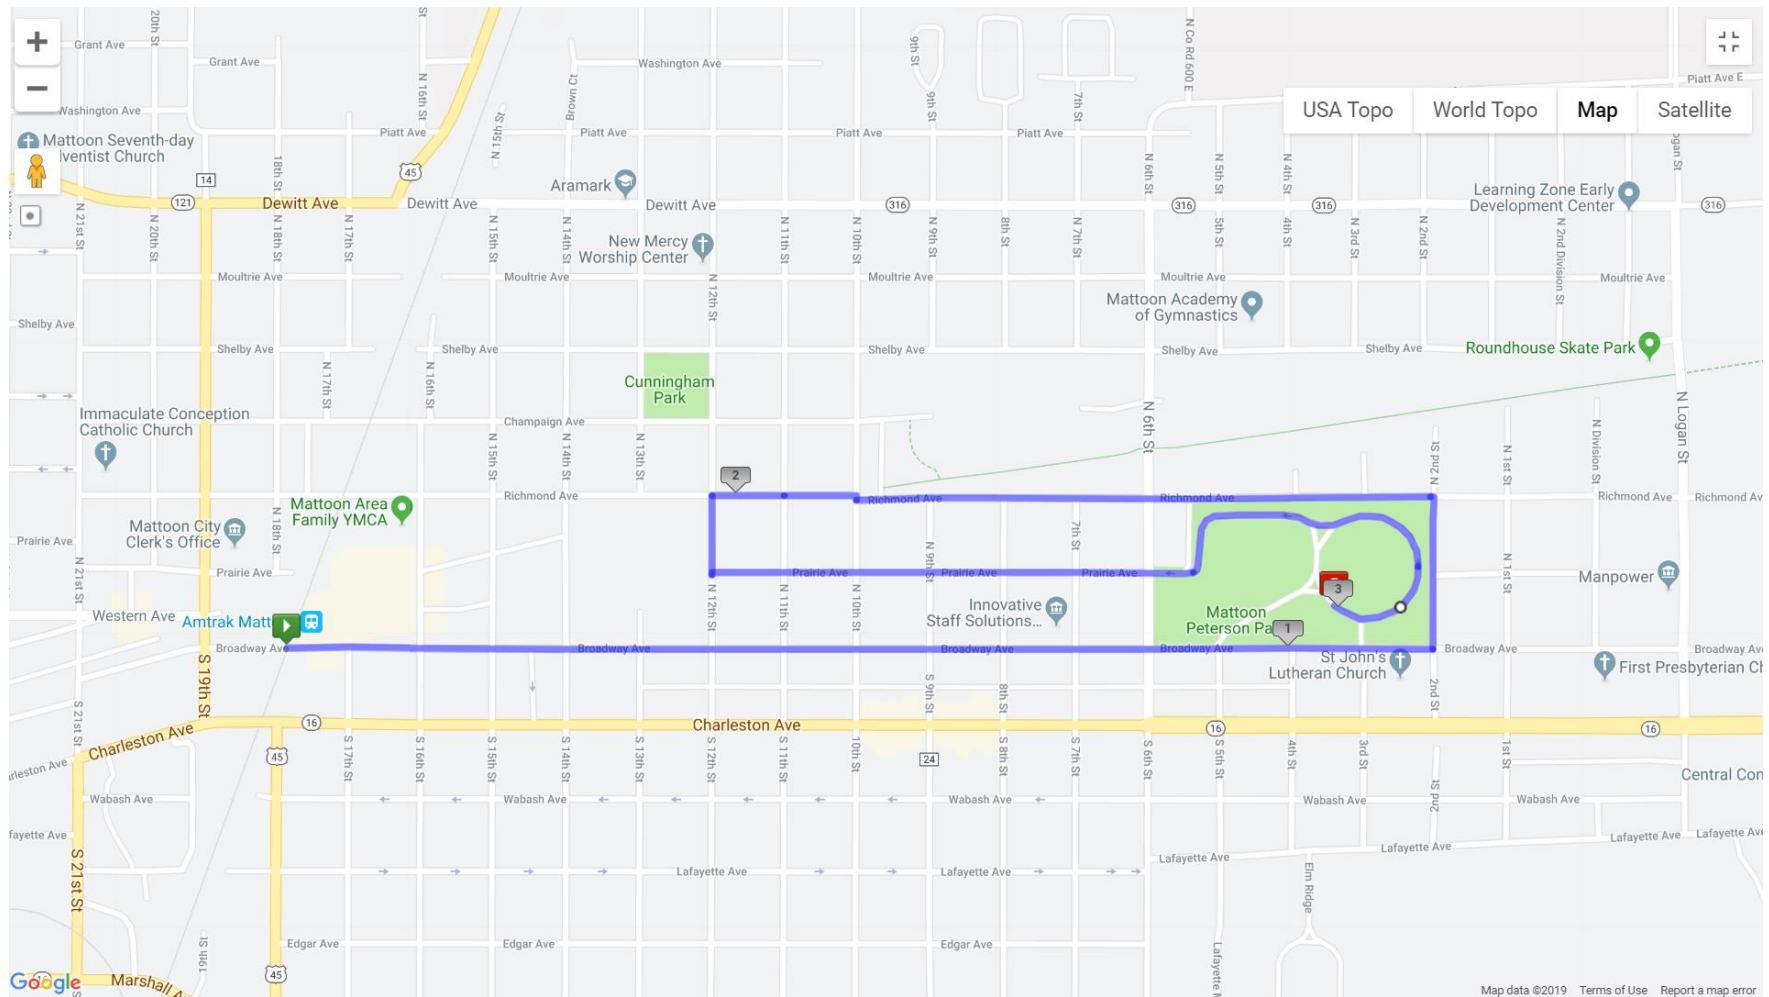

Broadway Bolt 3 Mile Course Route

The Broadway Bolt starts at the Mattoon Train Depot on the Broadway Ave. Bridge. The course will run 1.15 miles East down Broadway Ave. Turn Left on 2nd street and Left again on Richmond Ave. Run West on Richmond Ave. to 12th St. Turn Left on 12th St. and Left again on Prairie Ave. Follow Prairie Ave into the West entrance of Peterson park. Follow the road through Peterson around the baseball field to the finish on the South side of the baseball field.