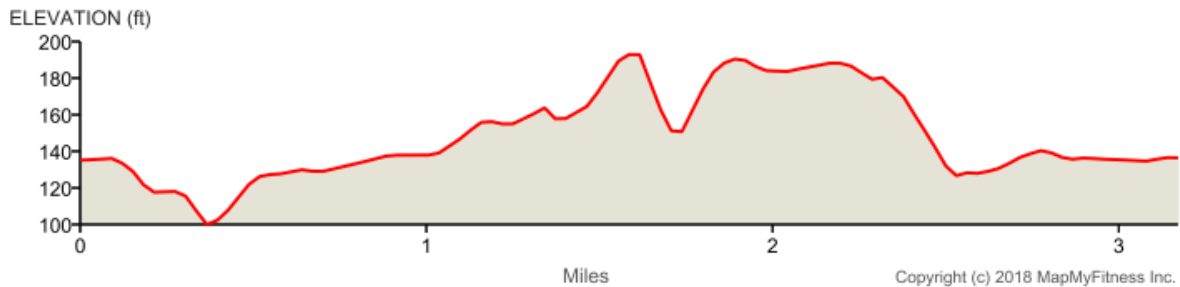

Town Hall 5k

Distance: 3.17 mi
Elevation Gain: 97 ft
Elevation Max: 193 ft

Notes

0.00 mi Head south on John F Kennedy Memorial Dr toward Washington St

0.04 mi Head south on Washington St toward Taylor St