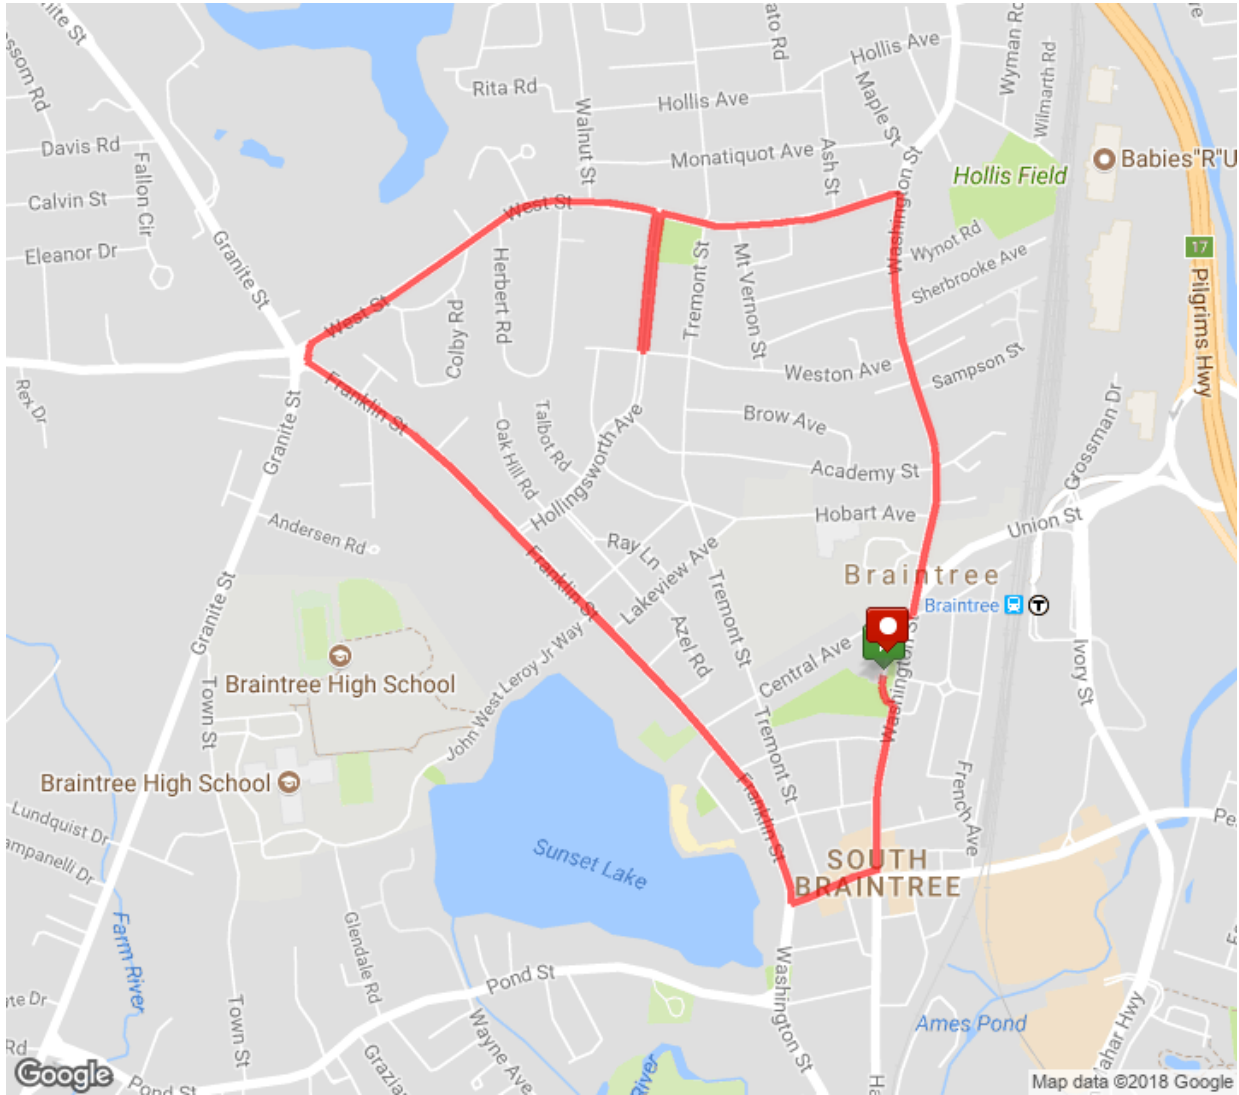

### Town Hall 5k

Distance: 3.17 mi  
Elevation Gain: 97 ft  
Elevation Max: 193 ft

### Notes

**0.00 mi** Head south on John F Kennedy Memorial Dr toward Washington St

**0.04 mi** Head south on Washington St toward Taylor St

---

<b>0.26 mi</b>	Head north on Washington St
<b>0.26 mi</b>	Turn left to stay on Washington St
<b>0.38 mi</b>	Head north on Franklin St toward Summer St
<b>0.69 mi</b>	Head northwest on Franklin St toward Azel Rd Destination will be on the left
<b>1.03 mi</b>	Head northwest on Franklin St toward Reed Hill Rd Destination will be on the right
<b>1.33 mi</b>	Head northwest on Franklin St/Granite St
<b>1.34 mi</b>	Turn right
<b>1.36 mi</b>	Head northeast toward West St
<b>1.36 mi</b>	Continue onto West St
<b>1.70 mi</b>	Head east on West St toward Herbert Rd Destination will be on the left
<b>1.86 mi</b>	Head east on West St toward Hollingsworth Ave
<b>1.86 mi</b>	Turn right onto Hollingsworth Ave
<b>2.04 mi</b>	Head east on Weston Ave toward Hollingsworth Ave
<b>2.05 mi</b>	Head north on Hollingsworth Ave toward West St Destination will be on the right
<b>2.22 mi</b>	Head north on Hollingsworth Ave toward West St
<b>2.23 mi</b>	Turn right onto West St
<b>2.39 mi</b>	Head east on West St toward Ellsworth St
<b>2.54 mi</b>	Turn right onto Washington St Destination will be on the right
<b>2.54 mi</b>	Head south on Washington St toward Wynot Rd Destination will be on the left
<b>2.73 mi</b>	Head south on Washington St toward Sampson Ave
<b>2.90 mi</b>	Head south on Washington St toward Georganna St
<b>3.09 mi</b>	Turn right onto Central Ave
<b>3.12 mi</b>	Head south on John F Kennedy Memorial Dr
<b>3.17 mi</b>	Destination