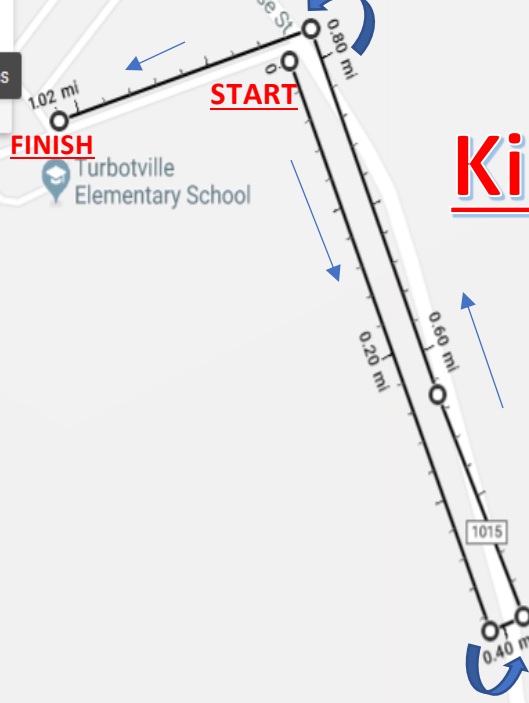

Search Google Maps

See travel times, traffic and nearby places

Directions

Kids 1 mile fun run

FINISH

START

H2O station

Measure distance

Click on the map to add to your path

Total distance: 1.02 mi (1.64 km)