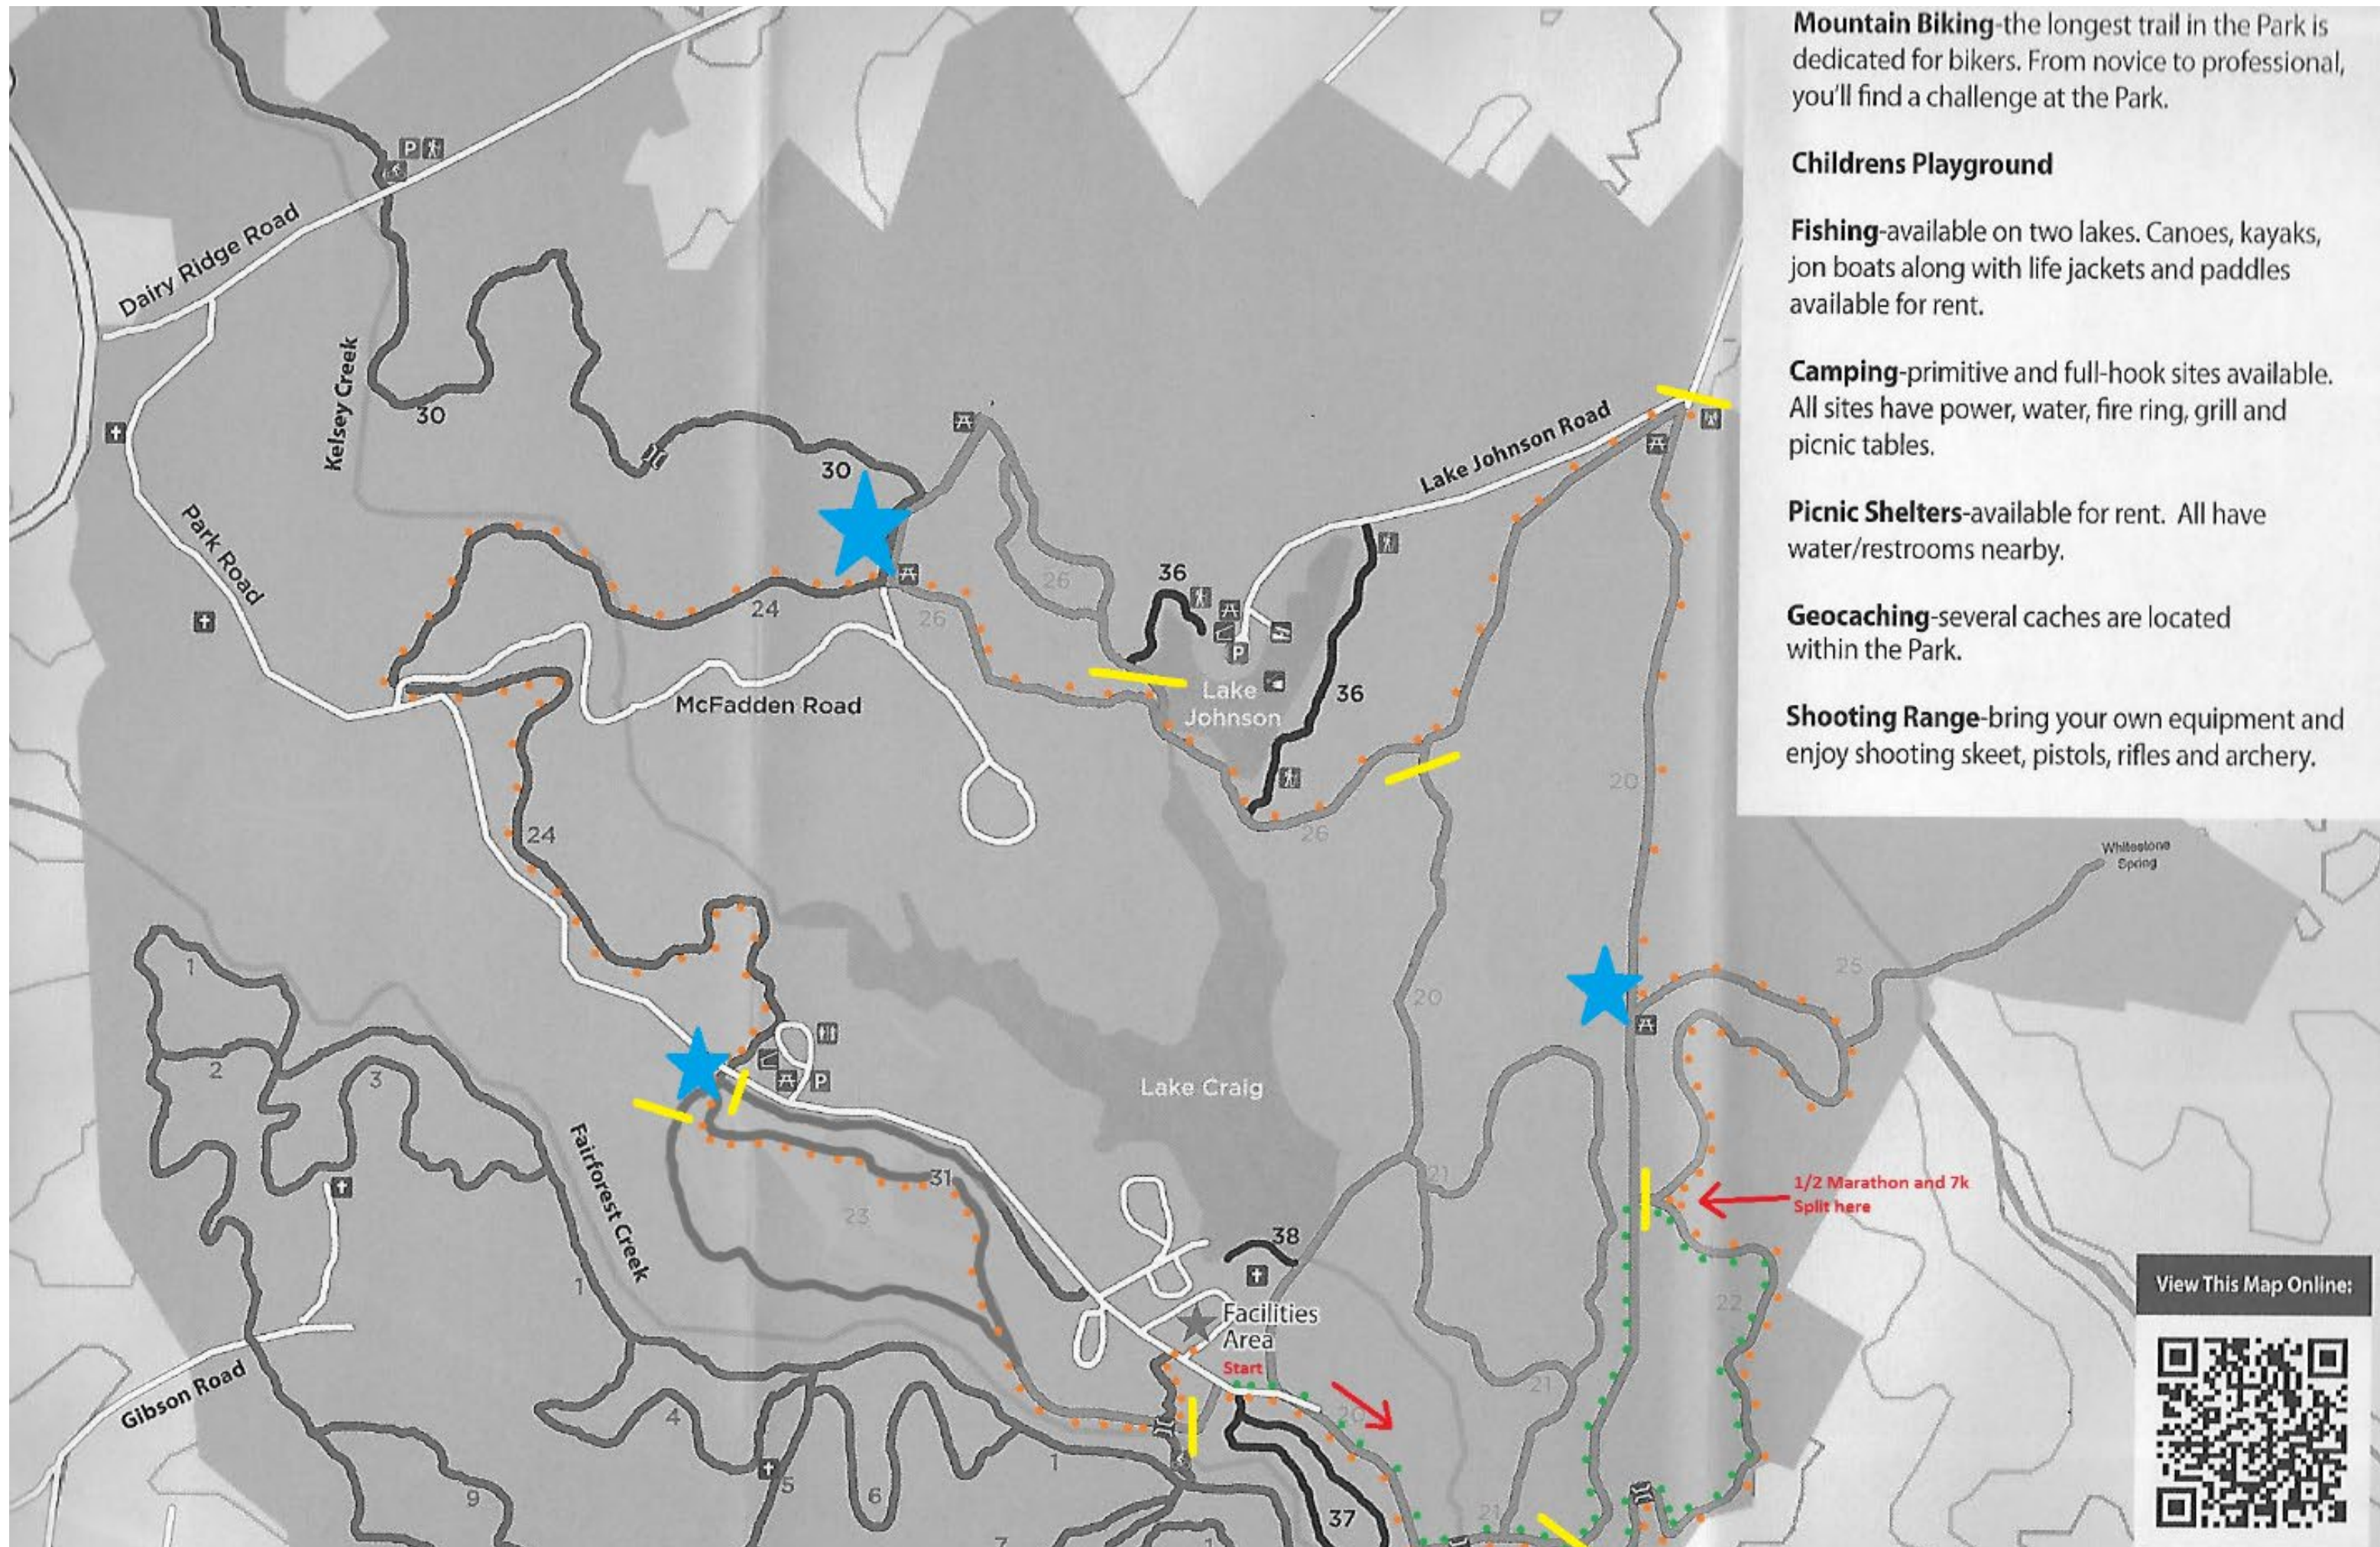

Mountain Biking-the longest trail in the Park is dedicated for bikers. From novice to professional, you'll find a challenge at the Park.

Childrens Playground

Fishing-available on two lakes. Canoes, kayaks, jon boats along with life jackets and paddles available for rent.

Camping-primitive and full-hook sites available. All sites have power, water, fire ring, grill and picnic tables.

Picnic Shelters-available for rent. All have water/restrooms nearby.

Geocaching-several caches are located within the Park.

Shooting Range-bring your own equipment and enjoy shooting skeet, pistols, rifles and archery.

View This Map Online: