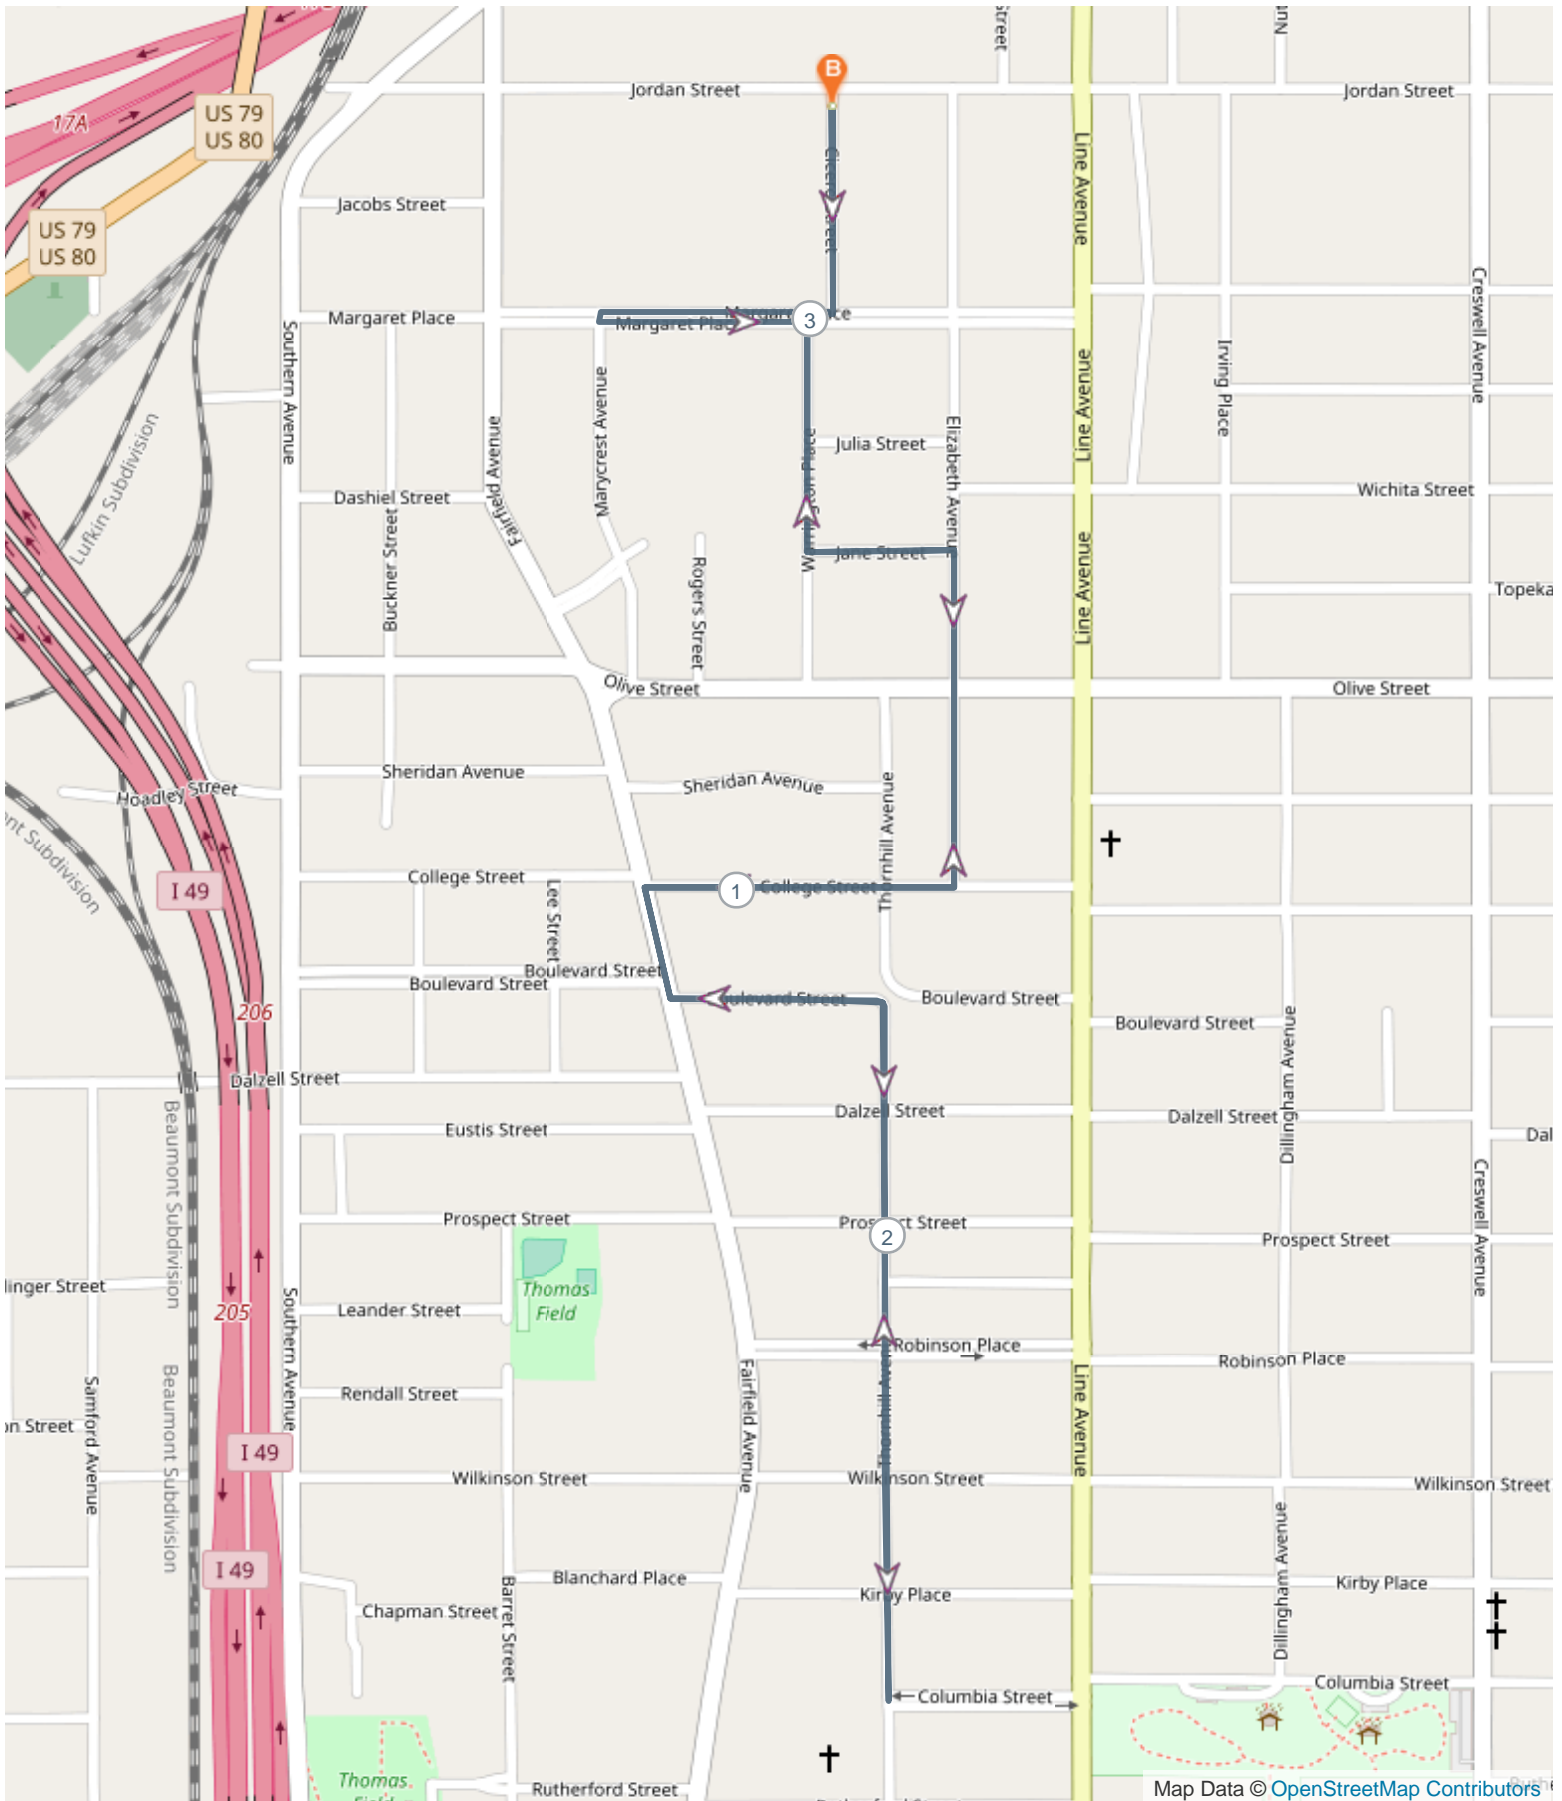

Loyola College Prep 5k

Map Data © OpenStreetMap Contributors

ROUTE DIRECTIONS

No	Miles	Turn	Directions
----	-------	------	------------

No	Miles	Turn	Directions
1	0.125	➔	Turn right onto Margaret Place
2	0.273	⬇	Turn left onto Marycrest Avenue
3	0.275	⬅	Turn left onto Margaret Place
4	0.293	➔	Turn right onto Warrington Place
5	0.421	⬅	Turn left onto Jane Street
6	0.574	➔	Turn right onto Elizabeth Avenue
7	0.762	➔	Turn right onto College Street
8	0.945	⬅	Turn left onto Fairfield Avenue
9	1.057	⬅	Turn left onto Boulevard Street
10	2.204	➔	Turn right onto Fairfield Avenue
11	2.279	➔	Turn sharp right onto College Street
12	2.483	⬅	Turn left onto Elizabeth Avenue
13	2.547	⬅	Turn left onto Jane Street
14	2.799	➔	Turn right onto Warrington Place
15	3.018		