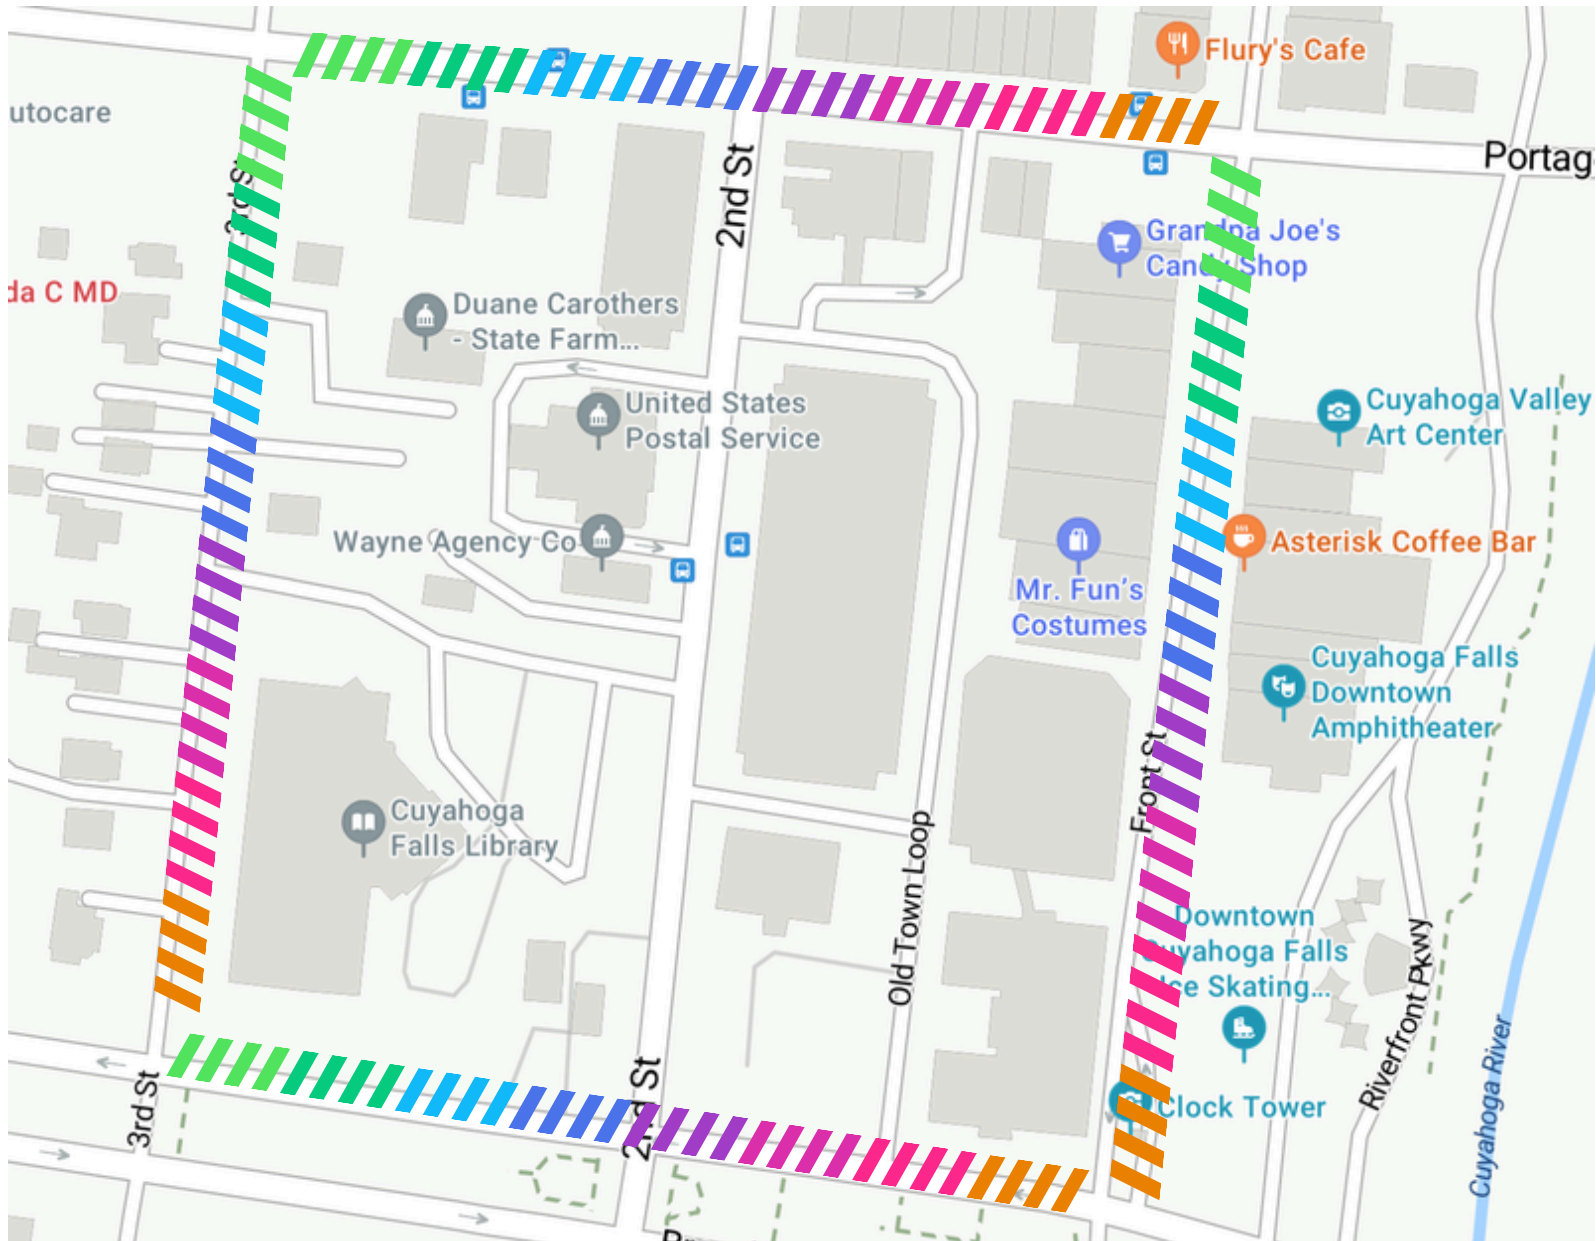

Step Into Autism Fundraiser, Walk, & Resource Fair

Walking Route

Distance: 0.61 miles
(approximately a 15 minute walk)