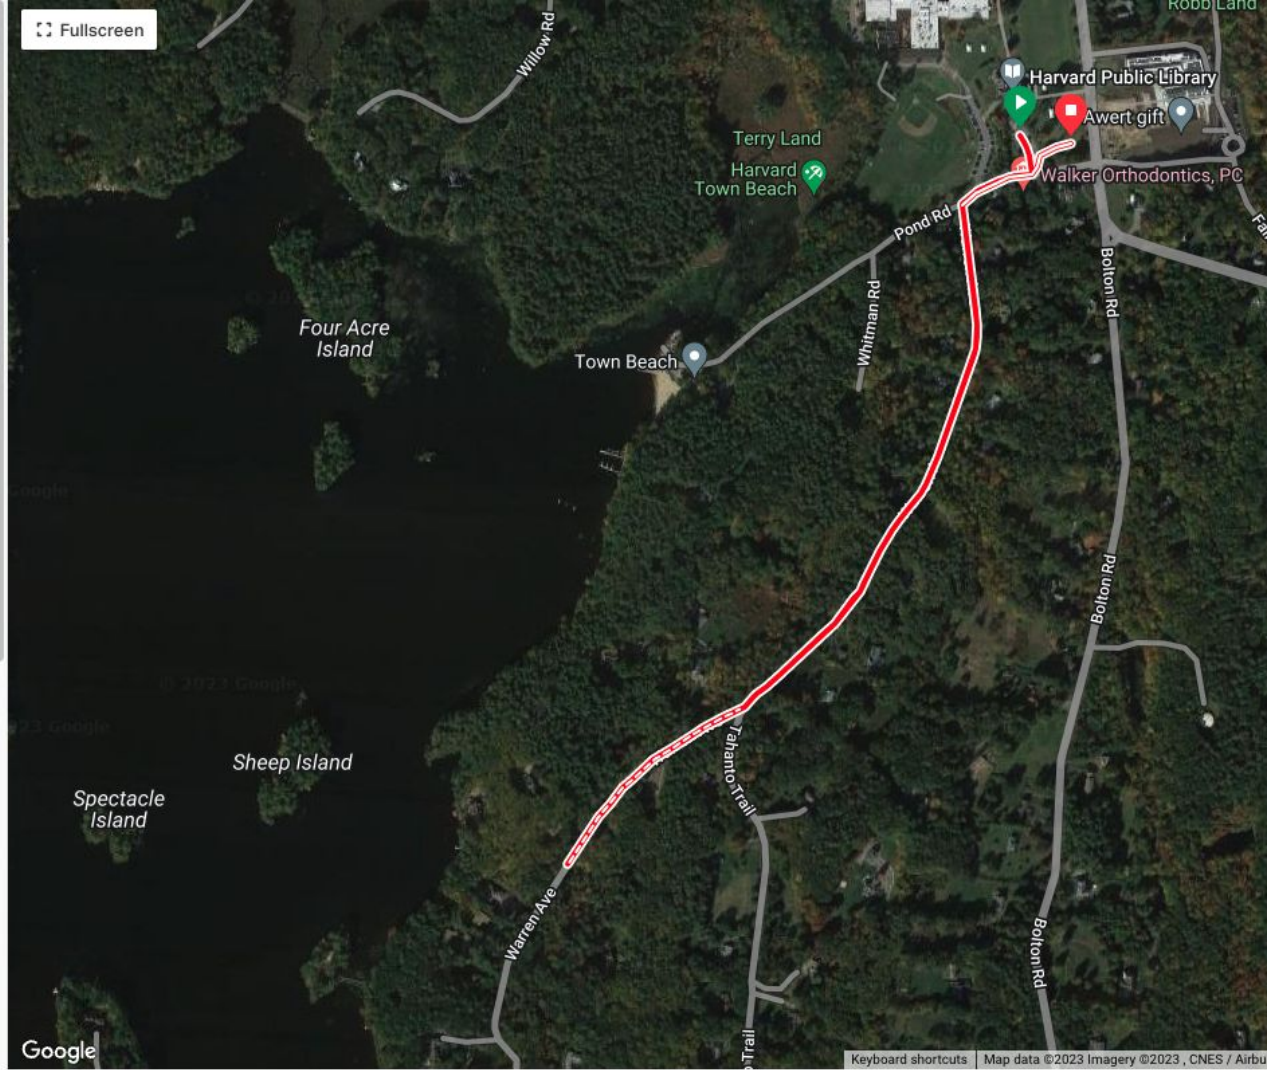

Pin Share

More

Fullscreen

2023 Duathlon Run Leg 1 Warren

By Jen

1.5 mi + 108 ft 3.9 %
00:00 - 103 ft -3.4 %

Send to Device

Harvard, MA Public (6 views)
Created May 30, 2023 Updated May 30, 2023
0 reviews 0 comments

Like What You See?

Sign up for a free Ride with GPS account to save this ride and send to your device.

Sign up

Surfaces

Paved	1.1 mi	68%
Unpaved	0.4 mi	24%

Google