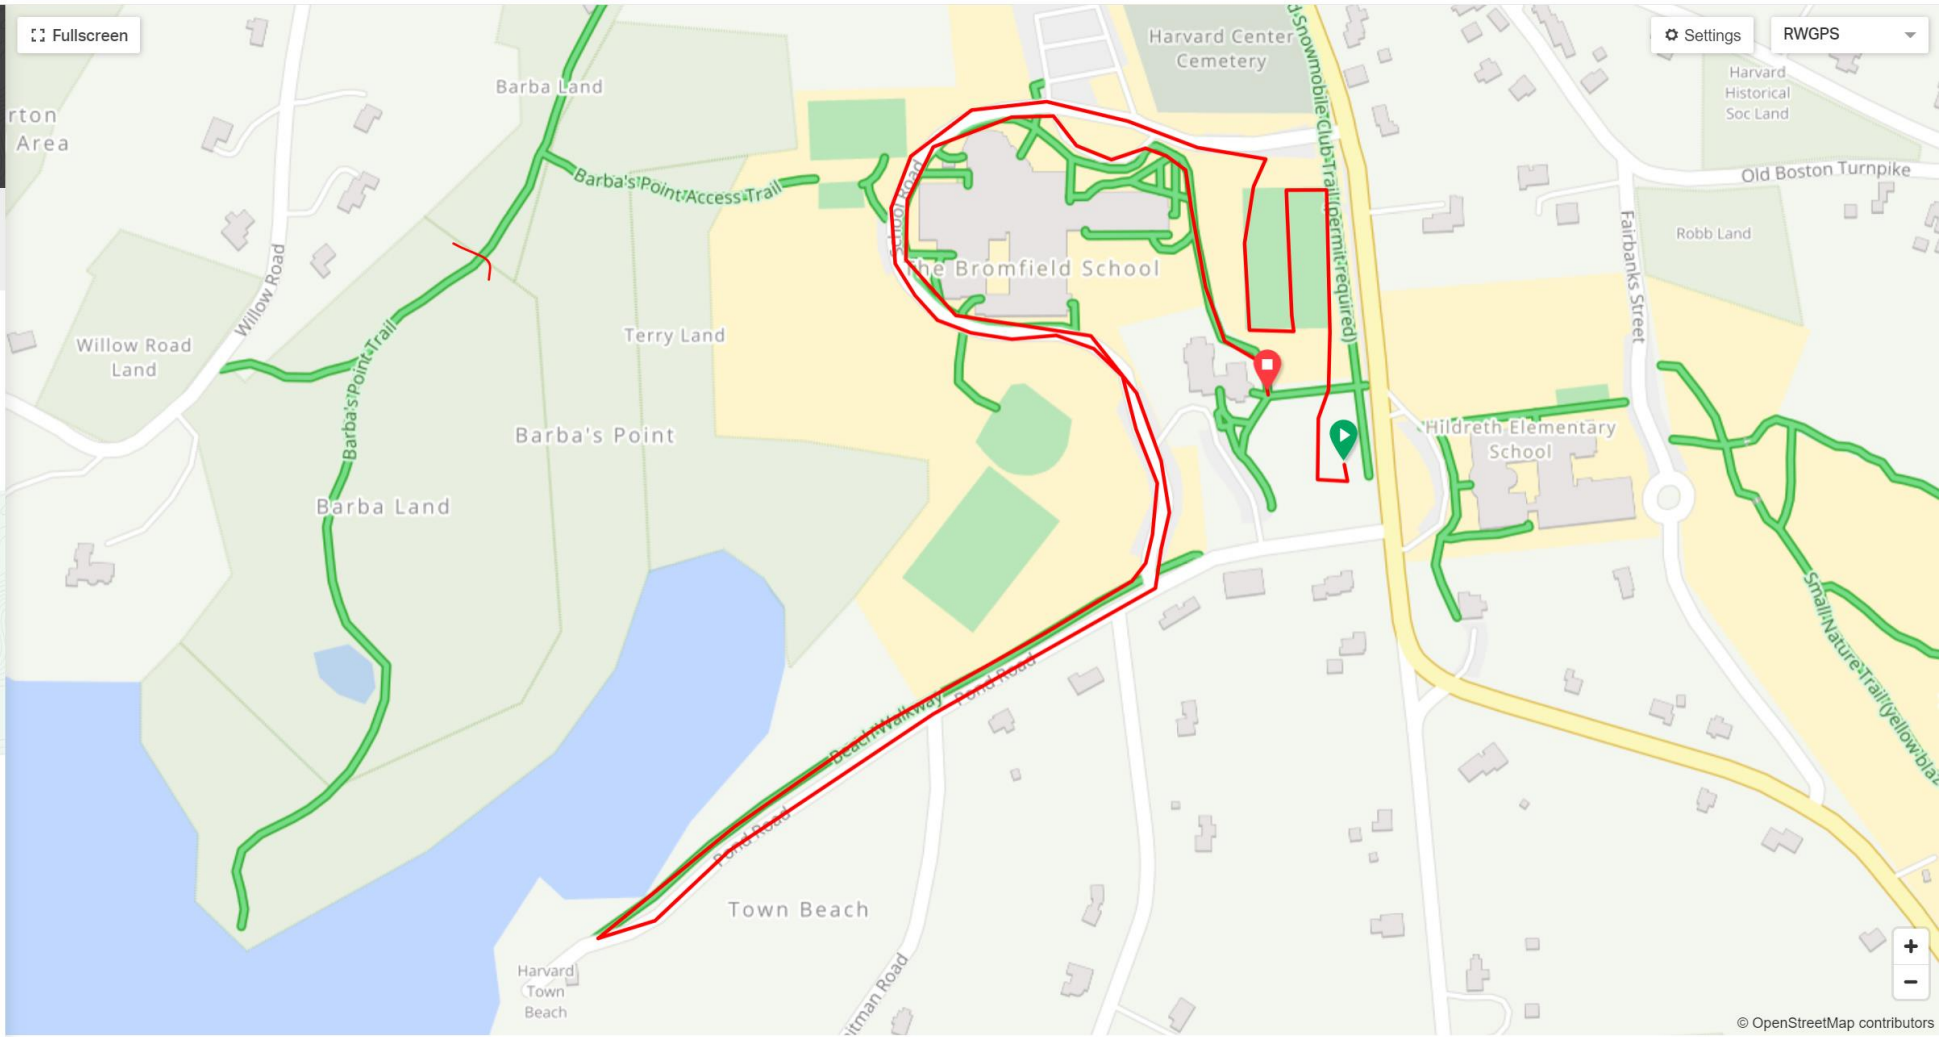

eg 2 w Lax

More

+ 71 ft ↗ 3.0 %

- 77 ft ↘ -3.1 %

Send to Device

Private (19 views)

Updated Jun 21, 2021

u See?

ide with GPS account to save this

our device.

Sign up

t have a cuesheet. Look for the

nd routes with cuesheets.

Like

nt...

Ele Grade 1.7 miles +71 ft / -77 ft

© OpenStreetMap contributors

Drag on graph to zoom/select