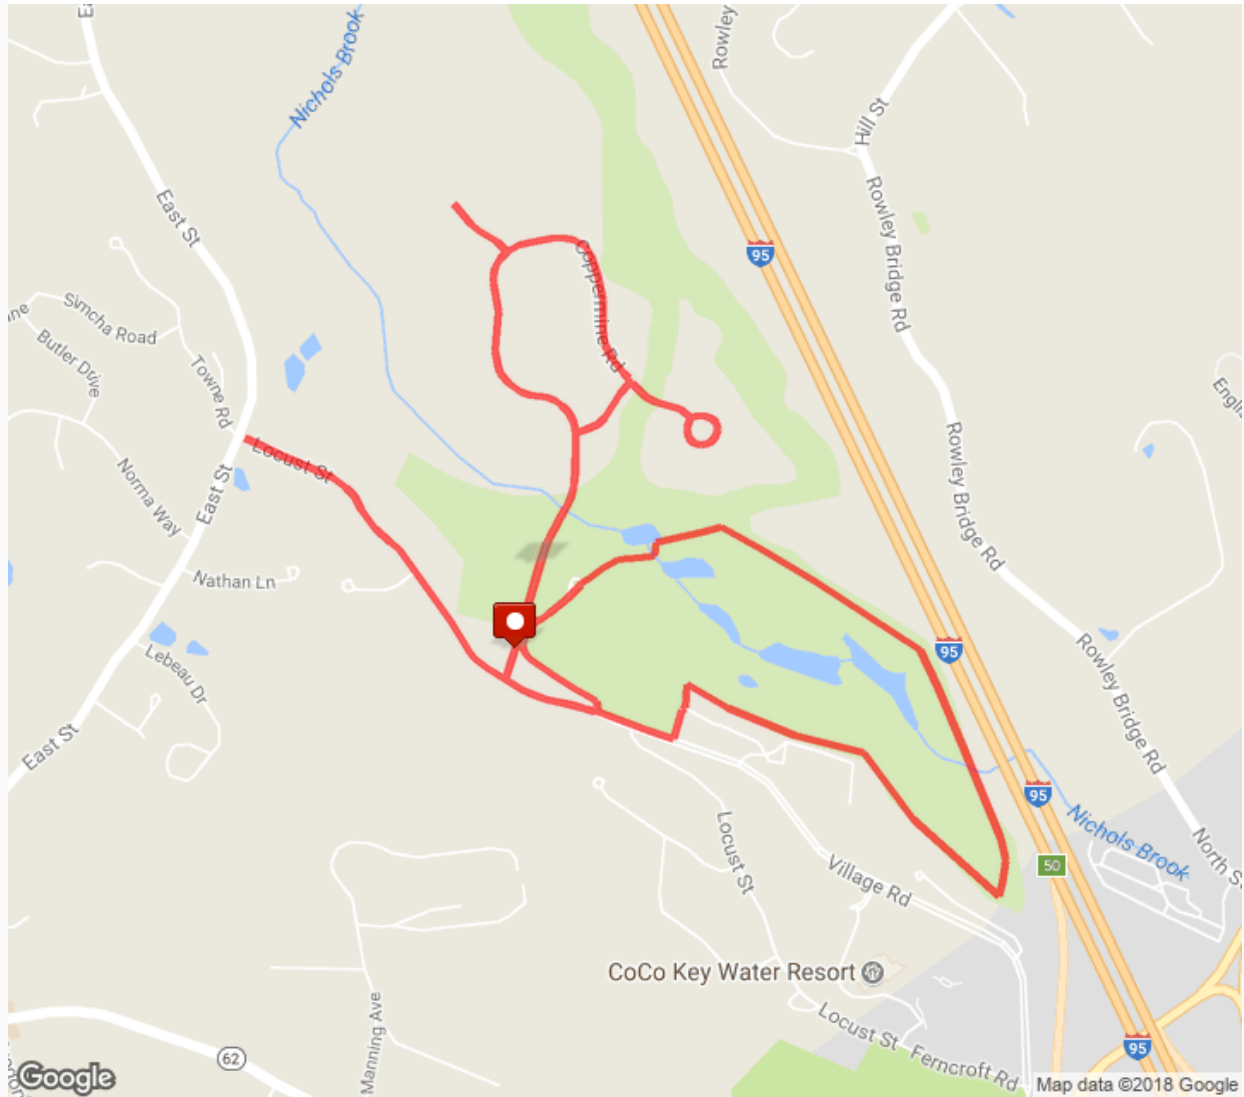

Bourque Family Foundation 7.7 K

Distance: 4.79 mi

Elevation Gain: 279 ft

Elevation Max: 172 ft

Notes

3.01 mi	Direct/offroad route segment
3.01 mi	Direct/offroad route segment
3.01 mi	Direct/offroad route segment
3.01 mi	Direct/offroad route segment
3.01 mi	Direct/offroad route segment
3.01 mi	Direct/offroad route segment
3.01 mi	Direct/offroad route segment
3.01 mi	Direct/offroad route segment
3.01 mi	Direct/offroad route segment
3.01 mi	Direct/offroad route segment
3.01 mi	Head southwest
3.02 mi	Slight left
3.13 mi	Head southeast toward Locust St
3.25 mi	Head south toward Locust St
3.26 mi	Turn right onto Locust St
3.38 mi	Turn right onto Coppermine Rd
3.42 mi	Destination