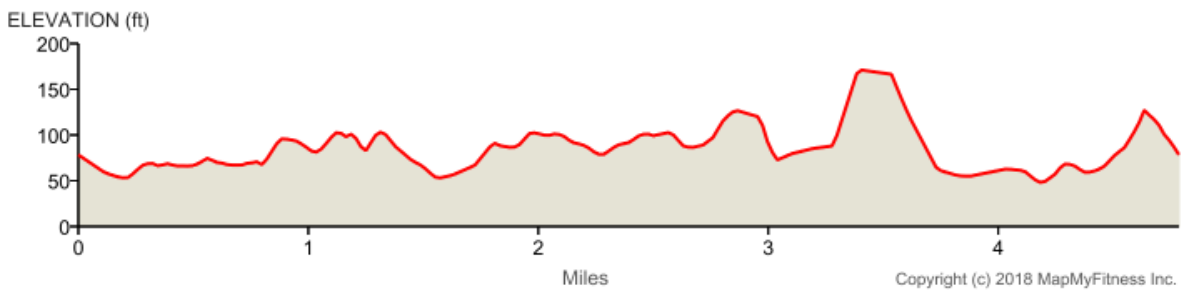

Bourque Family Foundation 7.7 K

Distance: 4.79 mi

Elevation Gain: 279 ft

Elevation Max: 172 ft

Notes

3.01 mi	Direct/offroad route segment
3.01 mi	Direct/offroad route segment
3.01 mi	Direct/offroad route segment
3.01 mi	Direct/offroad route segment
3.01 mi	Direct/offroad route segment
3.01 mi	Direct/offroad route segment
3.01 mi	Direct/offroad route segment
3.01 mi	Direct/offroad route segment
3.01 mi	Direct/offroad route segment
3.01 mi	Direct/offroad route segment
3.01 mi	Head southwest
3.02 mi	Slight left
3.13 mi	Head southeast toward Locust St
3.25 mi	Head south toward Locust St
3.26 mi	Turn right onto Locust St
3.38 mi	Turn right onto Coppermine Rd
3.42 mi	Destination