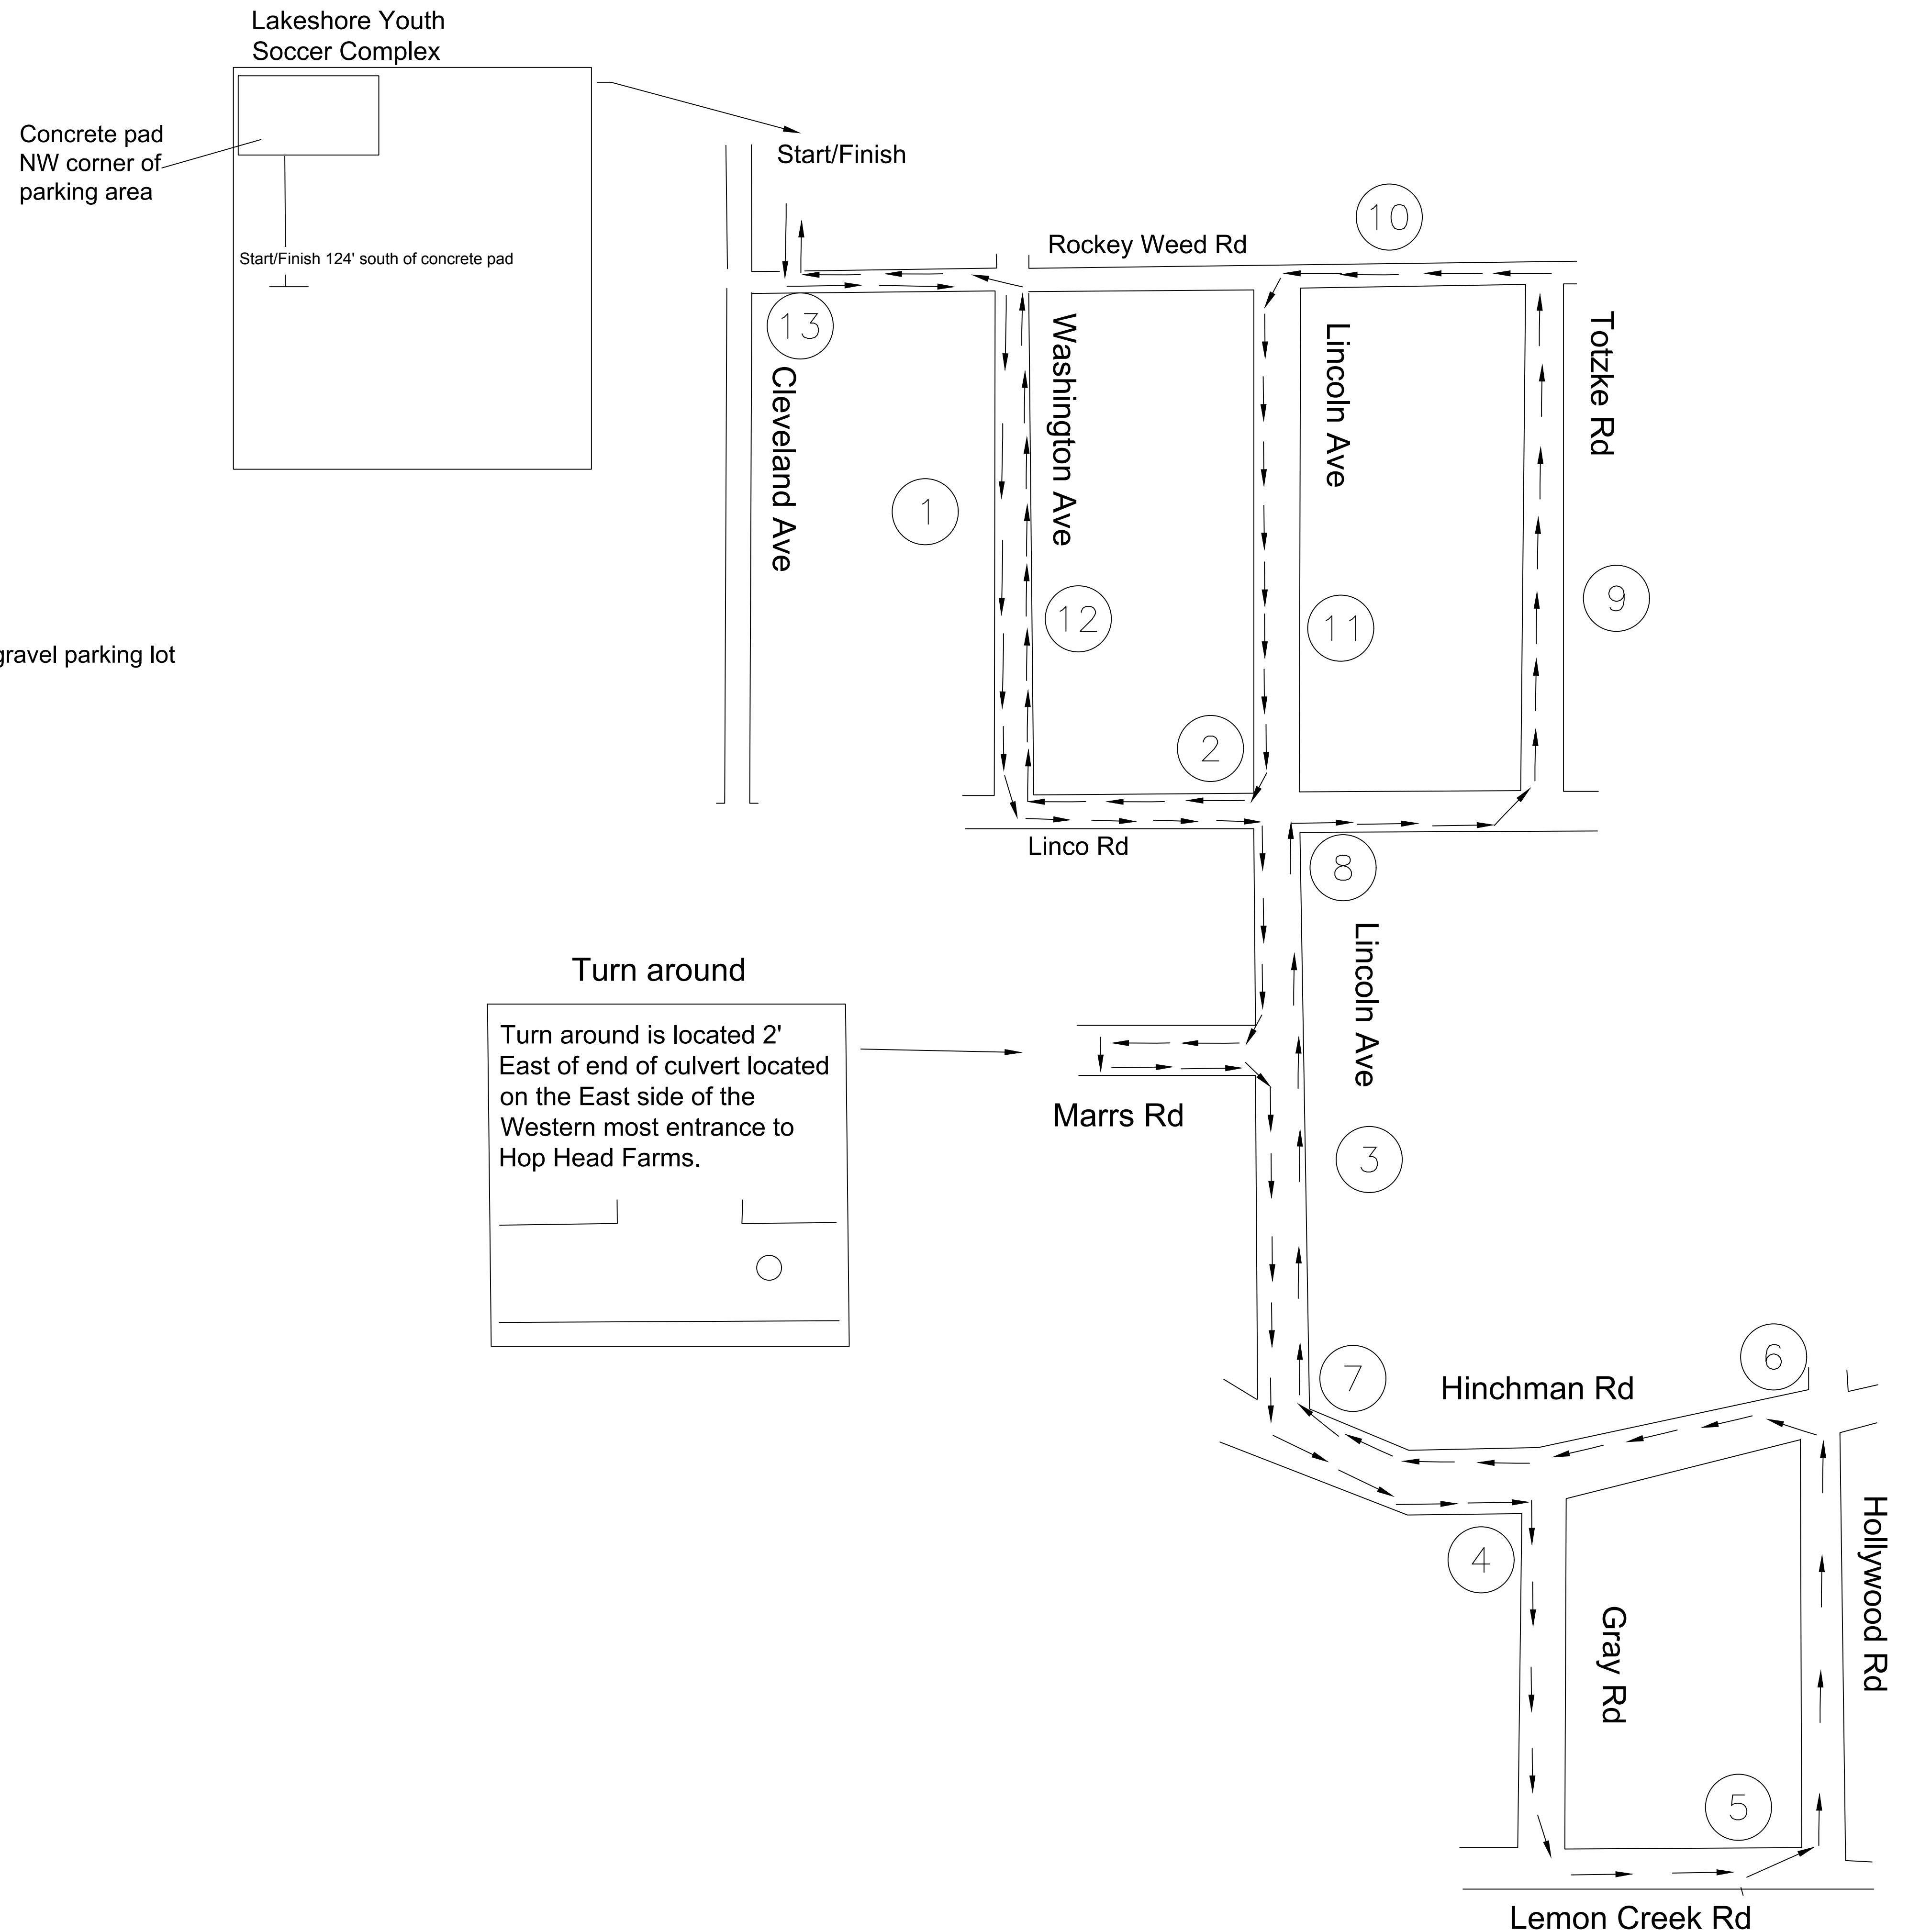

Half Note Half Marathon

Stevensville, Michigan

Prepared by Brad Krugler
krugler@yahoo.com

START/FINISH: 124' south of south edge of concrete pad located at the north west end of gravel parking lot at the Lakeshore Youth Soccer Complex.

Mile 1: 128' S of gray mailbox 6965 Washington Ave

Mile 2: Adjacent from southernmost driveway at 7363 Lincoln Ave

Mile 3: 300' S of 7707 Lincoln Ave

Mile 4: 87' W of Hinchman & Gray intersection

Mile 5: 111' E of 317 Lemon Creek Road mailbox

Mile 6: 148' N of 8207 Hollywood Road

Mile 7: Even with 800 Hinchman

Mile 8: 149' N of 7527 Lincoln Ave

Mile 9: 45' N 7030 Totzke Road

Mile 10: 316' W of 677 Rocky Weed mailbox

Mile 11: Even with 7158 Lincoln Ave mailbox

Mile 12: 78' S of 7074 Washington Ave mailbox

Mile 13: 67' N of fence at parking lot entrance