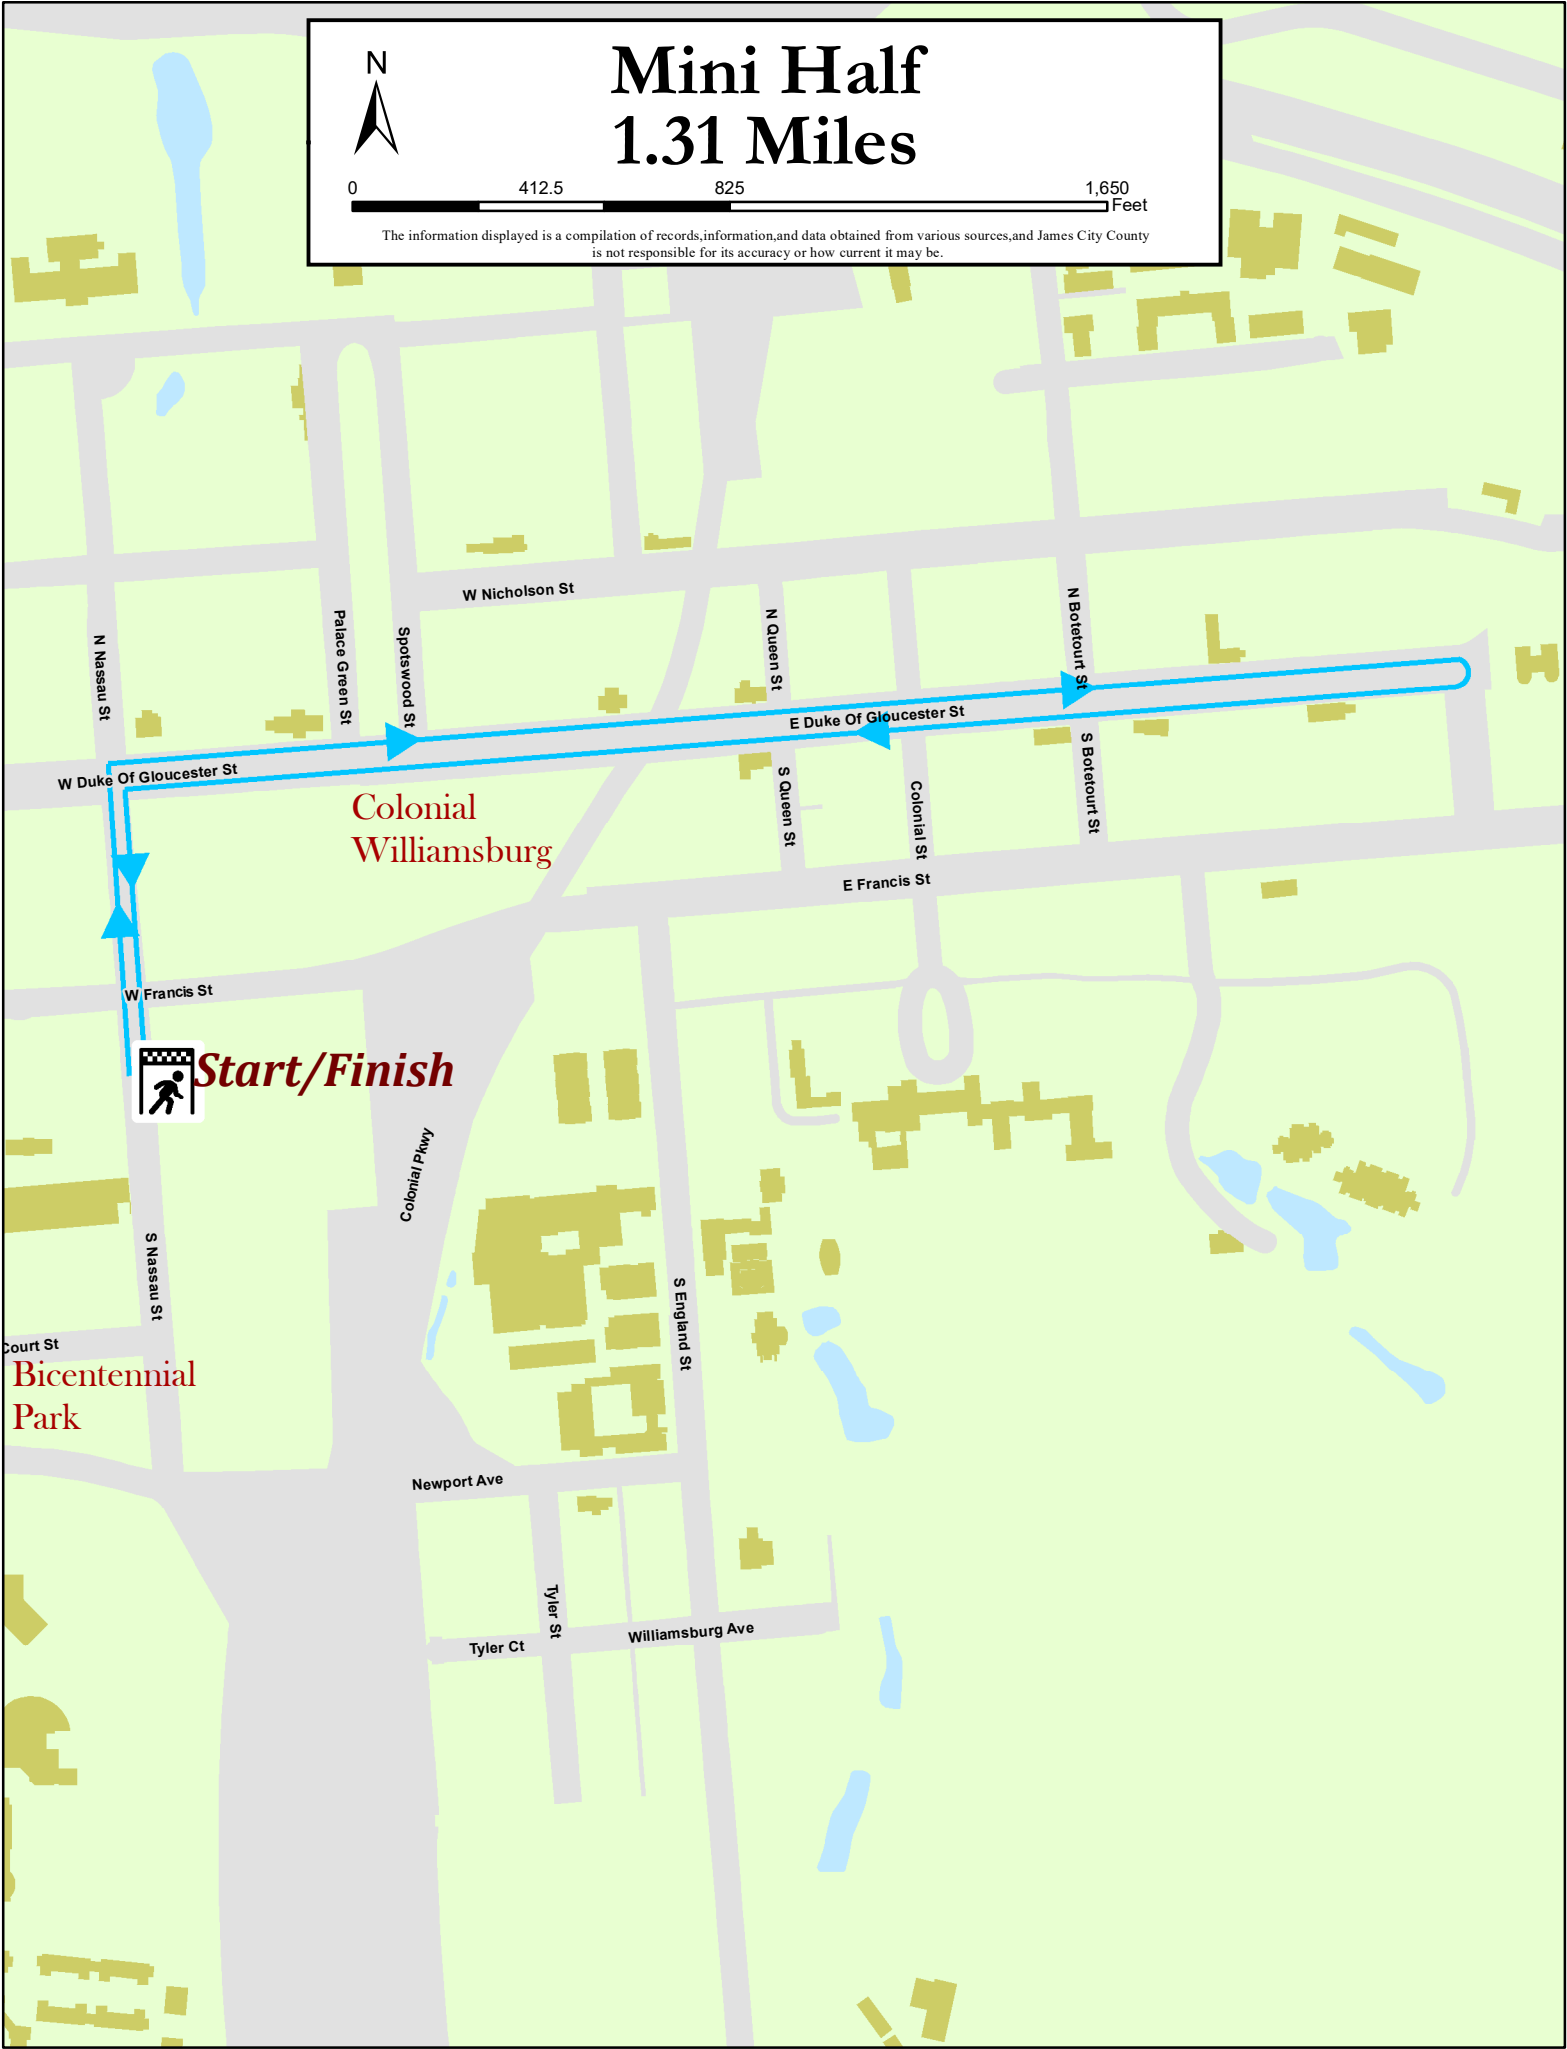

Mini Half 1.31 Miles

The information displayed is a compilation of records, information, and data obtained from various sources, and James City County is not responsible for its accuracy or how current it may be.

Colonial
Williamsburg

 **Start/Finish**

Bicentennial
Park