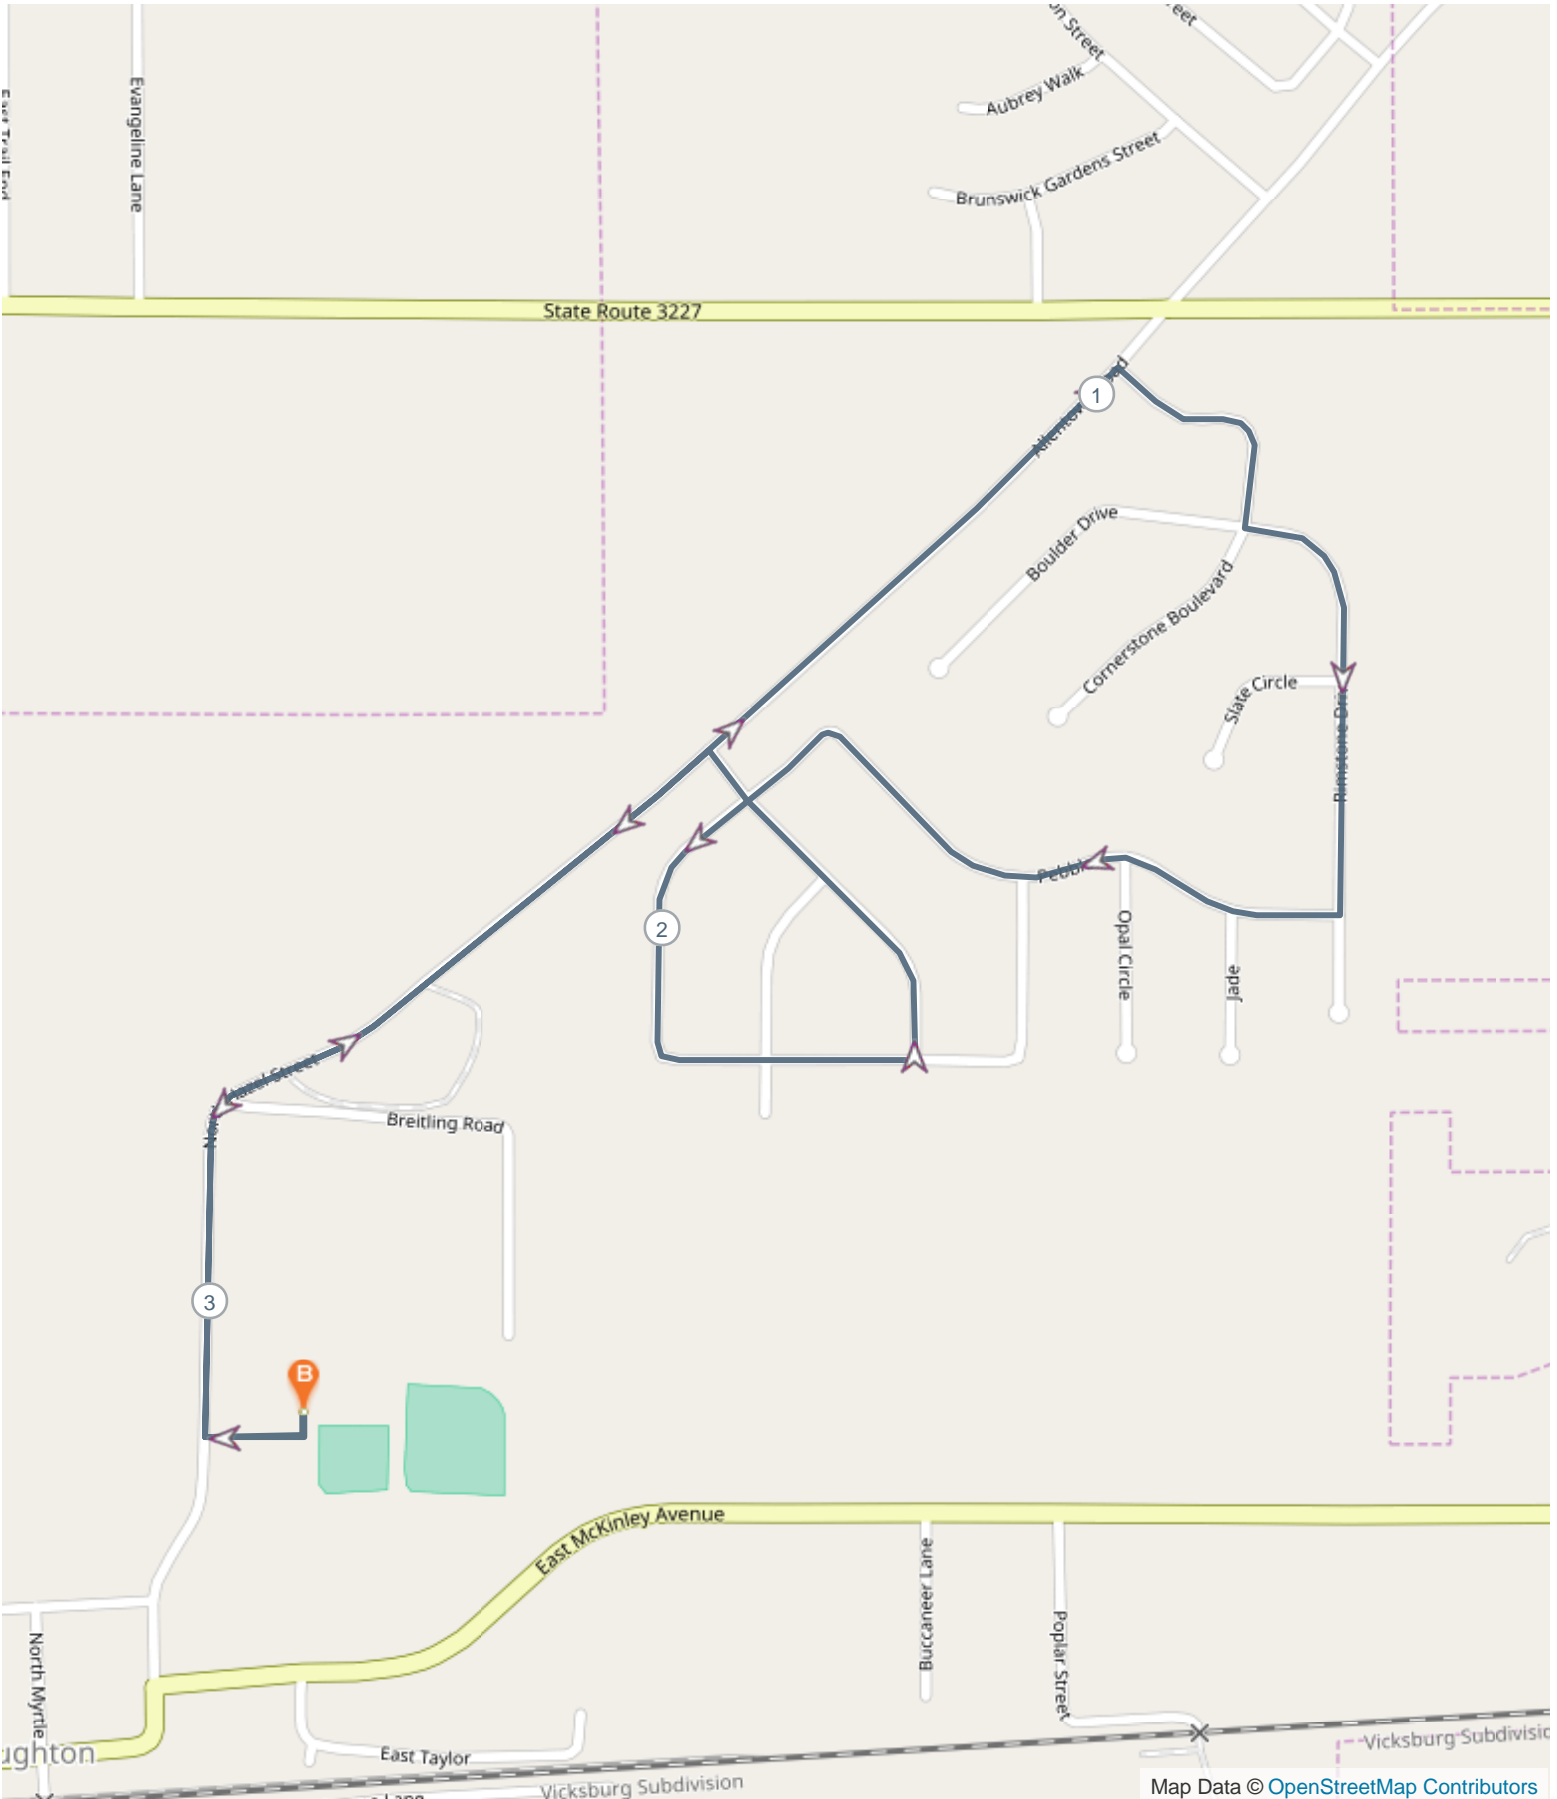

# HES Anchor Run 5k (3.163 miles)

Map Data © OpenStreetMap Contributors

## ROUTE DIRECTIONS

No	Miles	Turn	Directions
----	-------	------	------------

<b>No</b>	<b>Miles</b>	<b>Turn</b>	<b>Directions</b>
1	0.895	➔	Turn right
2	1.127	➤	Turn left onto Rimstone Drive
3	1.315	➔	Turn right onto Pebble
4	2.246	➔	Turn right
5	2.454	➤	Turn left onto North Hazel Street
6	3.150		