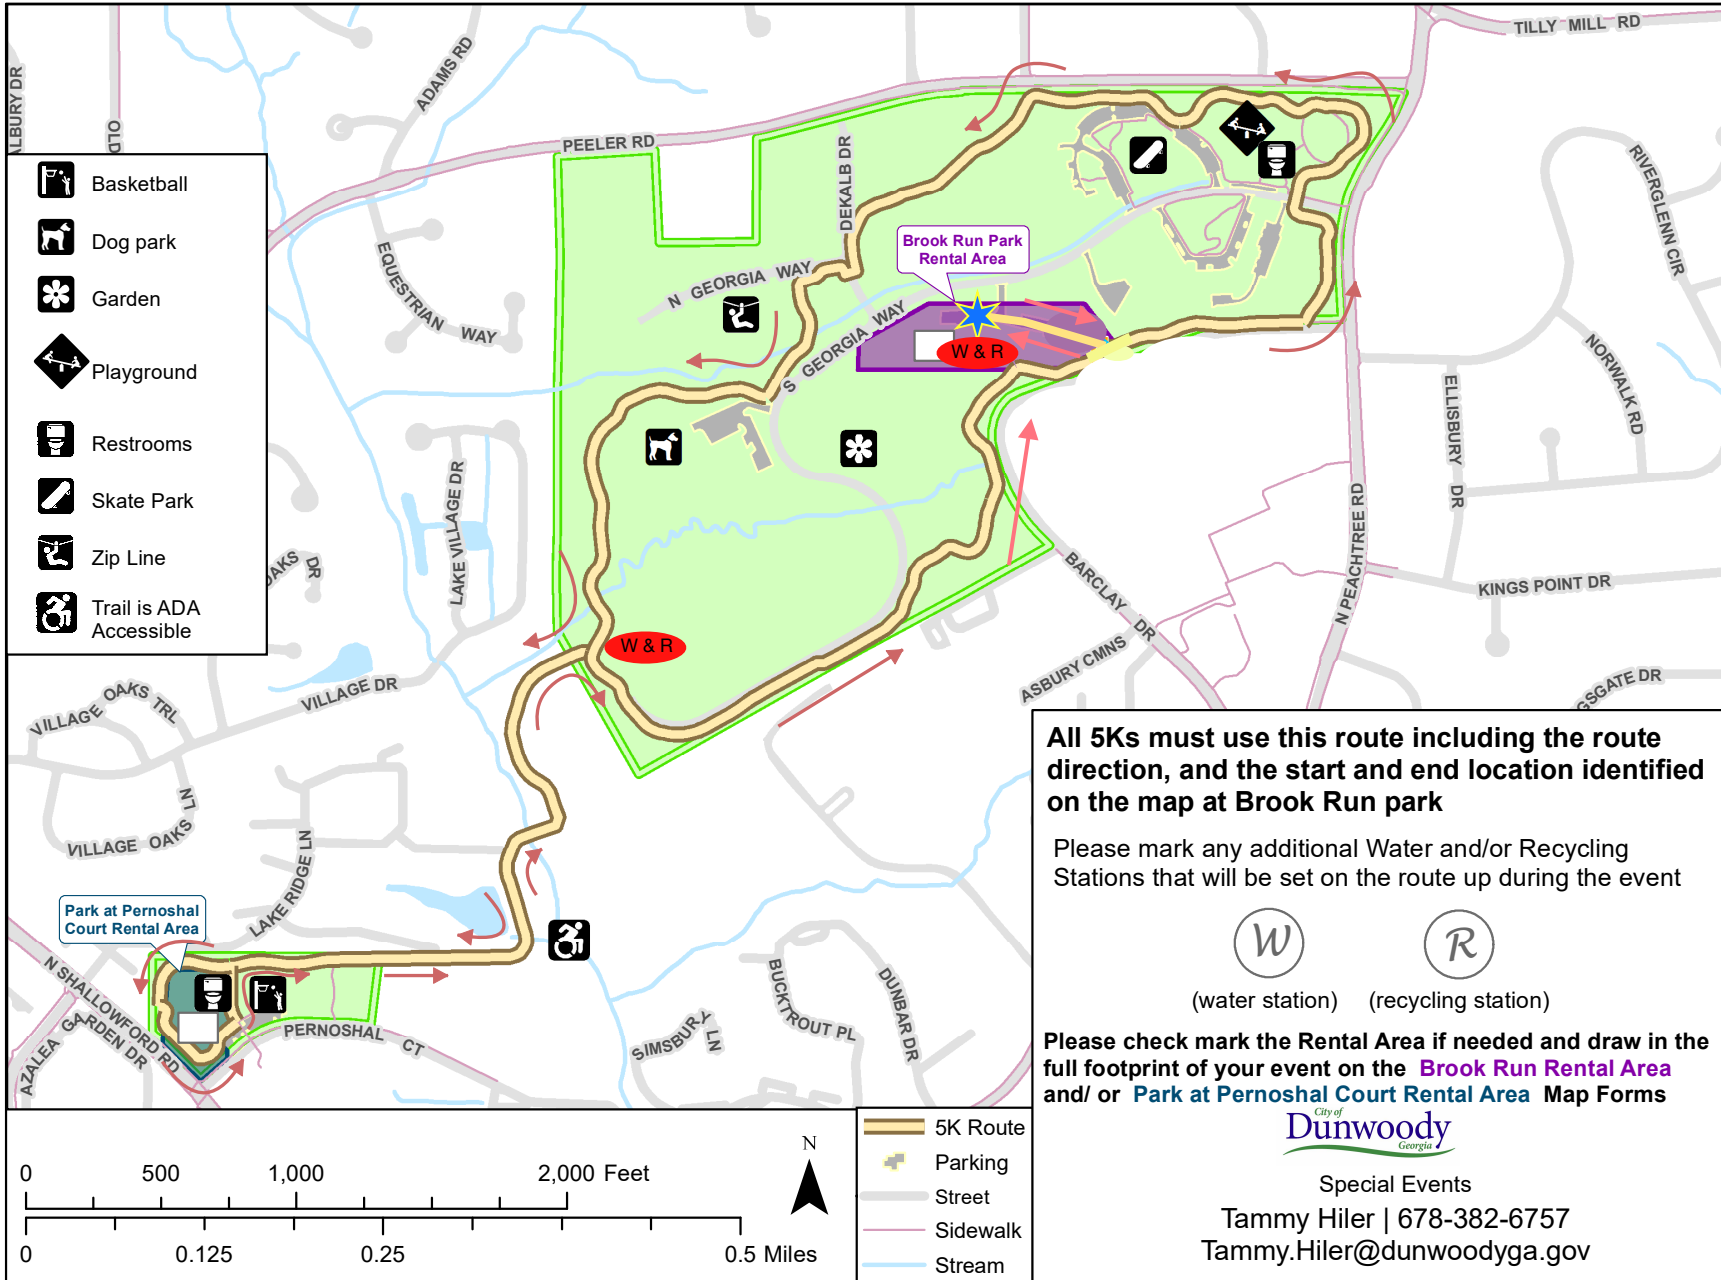

# Official Dunwoody Certified 5K Map Form

- Basketball
- Dog park
- Garden
- Playground
- Restrooms
- Skate Park
- Zip Line
- Trail is ADA Accessible

**All 5Ks must use this route including the route direction, and the start and end location identified on the map at Brook Run park**

Please mark any additional Water and/or Recycling Stations that will be set on the route up during the event

(water station) (recycling station)

**Please check mark the Rental Area if needed and draw in the full footprint of your event on the Brook Run Rental Area and/ or Park at Pernoshal Court Rental Area Map Forms**

Special Events

Tammy Hiler | 678-382-6757  
 Tammy.Hiler@dunwoodyga.gov

- 5K Route
- Parking
- Street
- Sidewalk
- Stream

Water & Recycling      Daffodil Dash Start/Finish