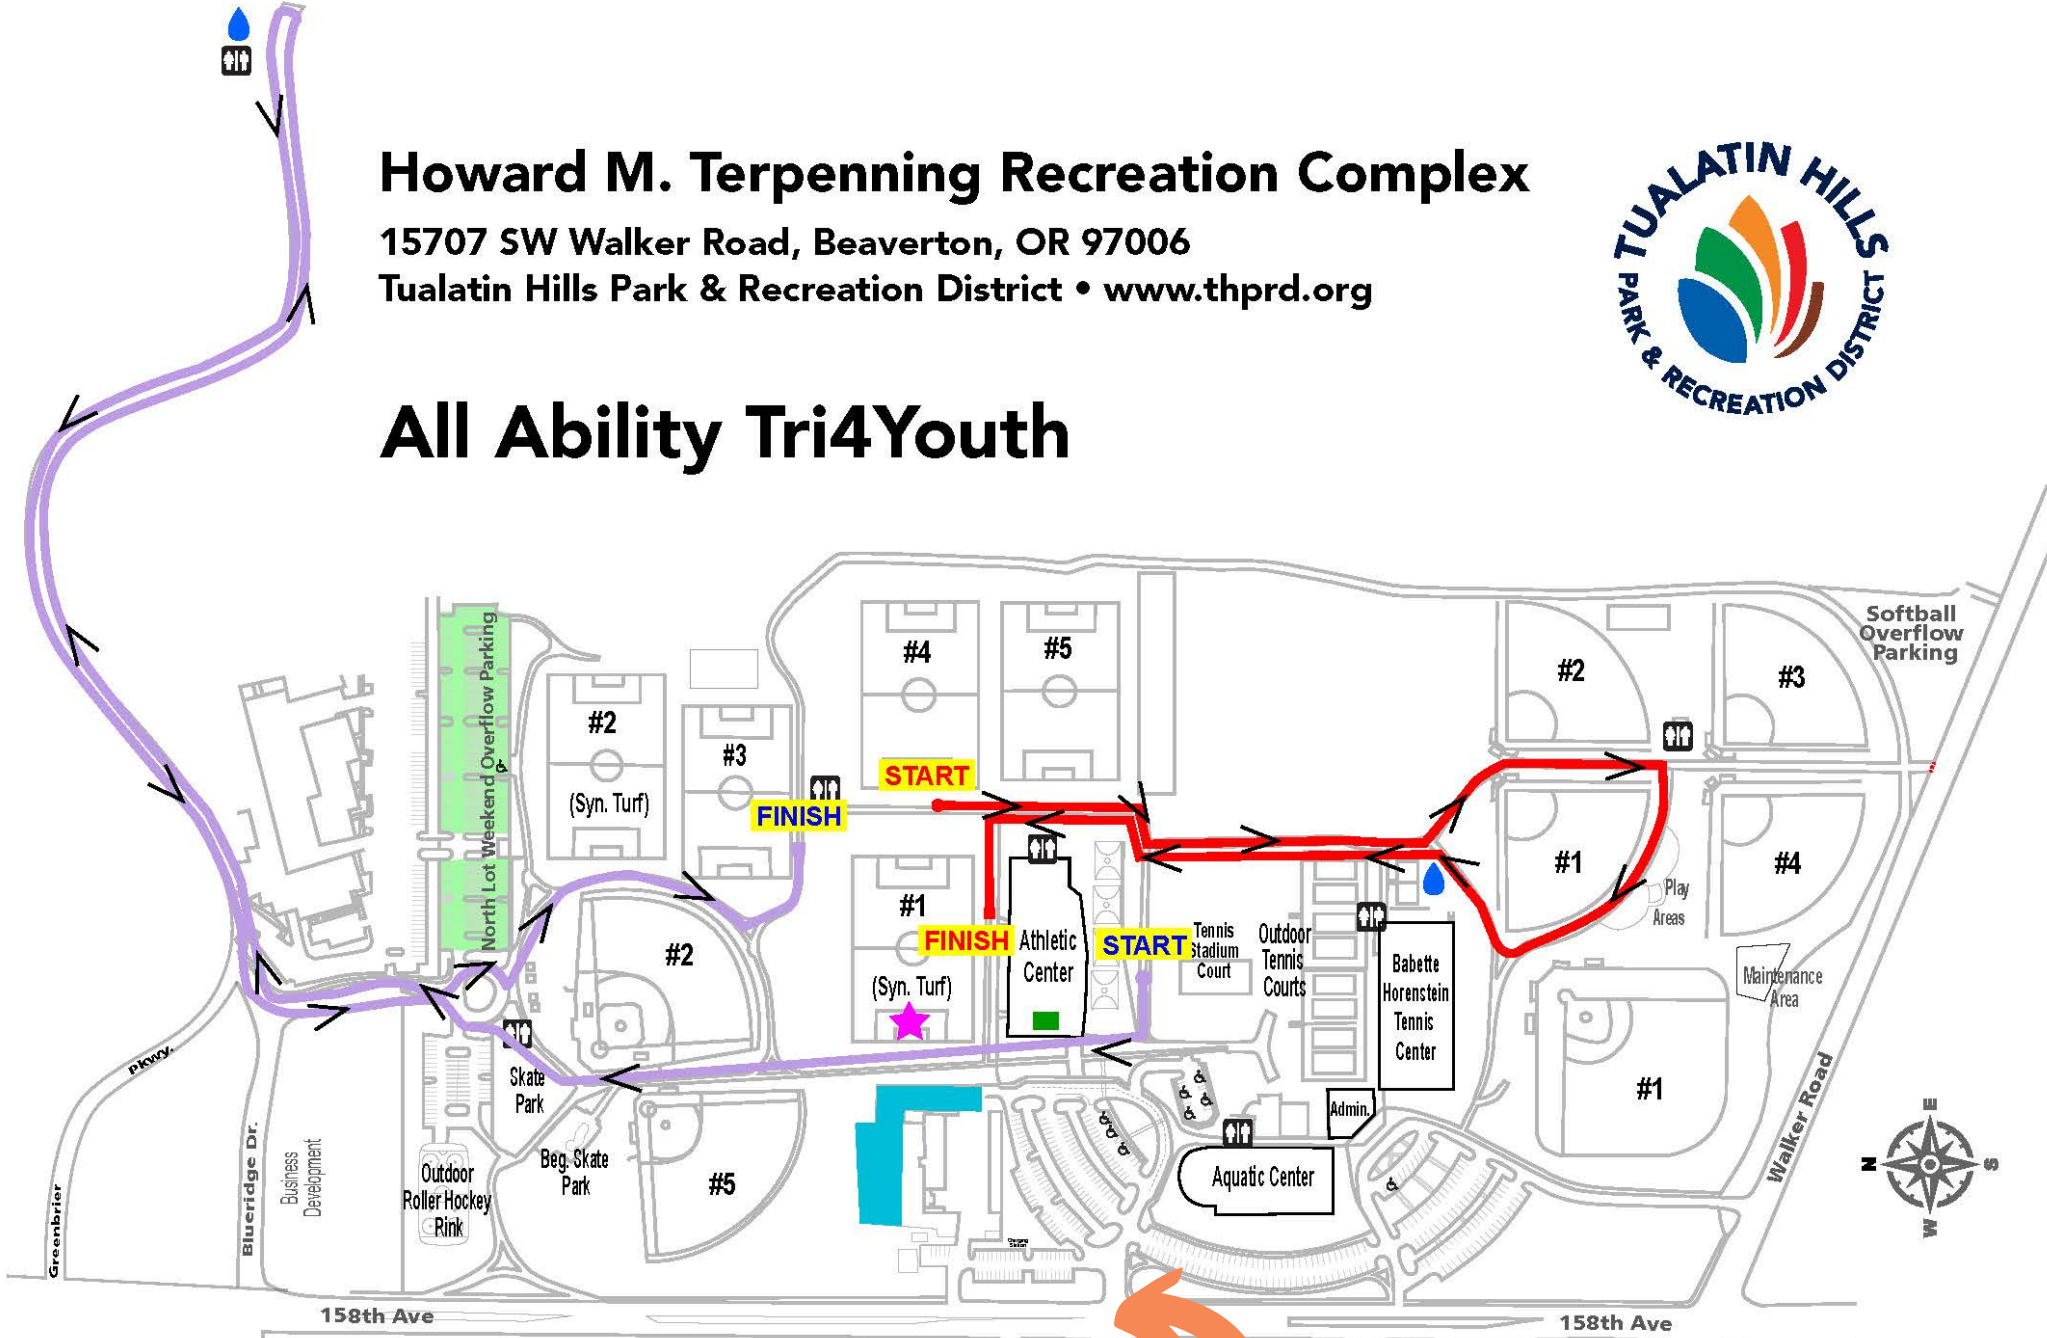

Howard M. Terpenning Recreation Complex

15707 SW Walker Road, Beaverton, OR 97006

Tualatin Hills Park & Recreation District • www.thprd.org

All Ability Tri4Youth

-  Run Route (.5 miles)
-  Bike Route (2 miles)
-  Portable toilet

-  Volunteer Parking
-  Volunteer Check-in
-  Vendor/Staff Parking

-  Water Station
-  Registration Entrance and Main Parking

Fred Meyer
(No THPRD Parking)