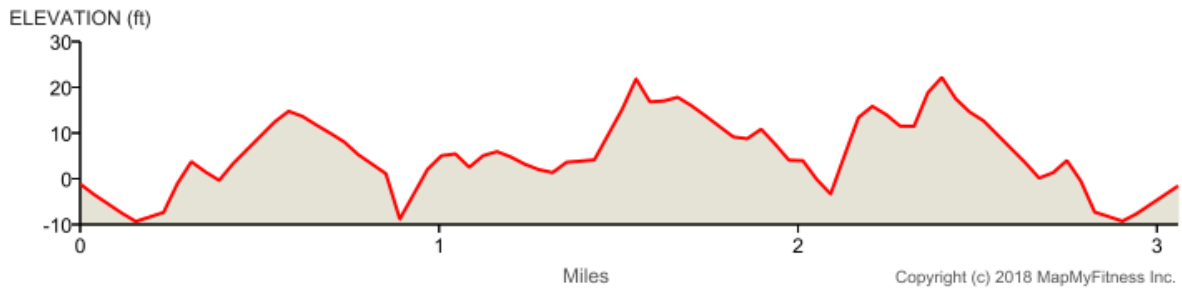

crabmanrun2

Distance: 3.06 mi
Elevation Gain: 57 ft
Elevation Max: 24 ft

Notes

0.00 mi Head south toward Lorie C Quinn Sr Dr

0.00 mi	Turn left onto Lorie C Quinn Sr Dr
0.39 mi	Turn left onto Wynfall Ave
0.57 mi	Turn left onto MD-460 W Destination will be on the left
1.05 mi	Head northeast on MD-460 W toward Byrd Rd
1.20 mi	Turn right onto Byrd Rd
1.60 mi	Turn right onto State Hwy 358
1.74 mi	Head south on State Hwy 358/Jacksonville Rd toward Silver Ln Destination will be on the left
2.10 mi	Head south on Jacksonville Rd toward Maryland Ave
2.17 mi	Slight right onto Maryland Ave Destination will be on the right
2.21 mi	Head southwest on Maryland Ave toward MD-460 W
2.23 mi	Turn right onto MD-460 W Destination will be on the left
2.45 mi	Head northwest on MD-460 W toward Wynfall Ave
2.49 mi	Turn left onto Wynfall Ave
2.67 mi	Turn right onto Lorie C Quinn Sr Dr
3.06 mi	Destination