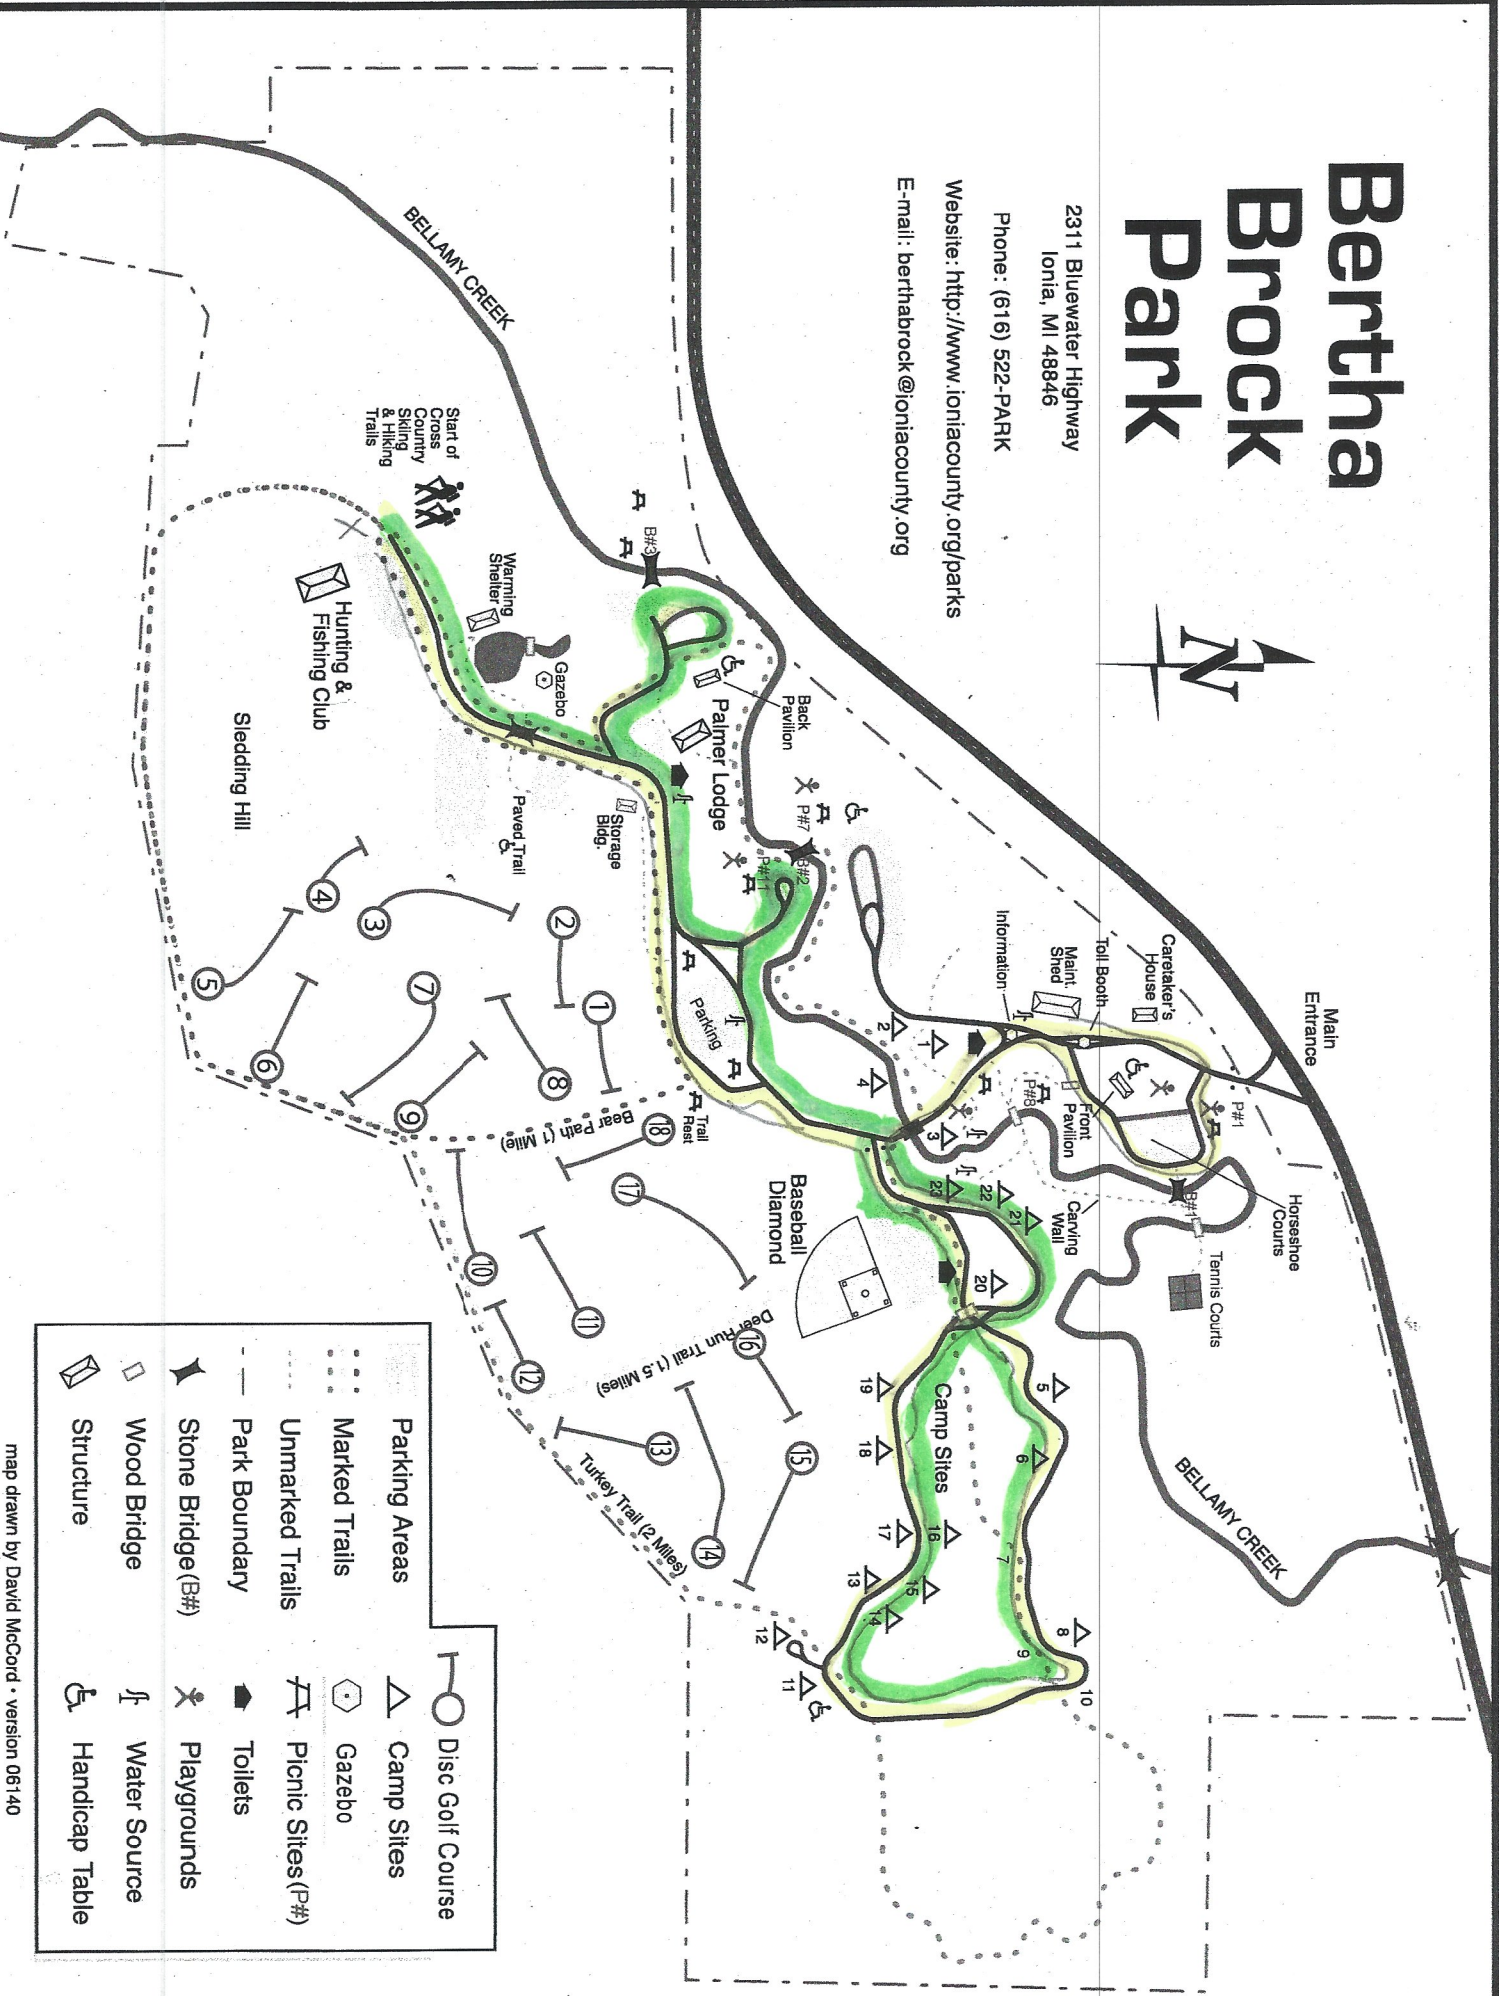

# Bertha Brock Park

2311 Bluewater Highway  
 Ionia, MI 48846

Phone: (616) 522-PARK

Website: <http://www.ioniacounty.org/parks>

E-mail: [berthabrock@ioniacounty.org](mailto:berthabrock@ioniacounty.org)

	Disc Golf Course		Camp Sites
	Gazebo		Picnic Sites (P#)
	Parking Areas		Toilets
	Marked Trails		Playgrounds
	Unmarked Trails		Water Source
	Park Boundary		Handicap Table
	Stone Bridge (B#)		
	Wood Bridge		
	Structure		

map drawn by David McCord - version 06140