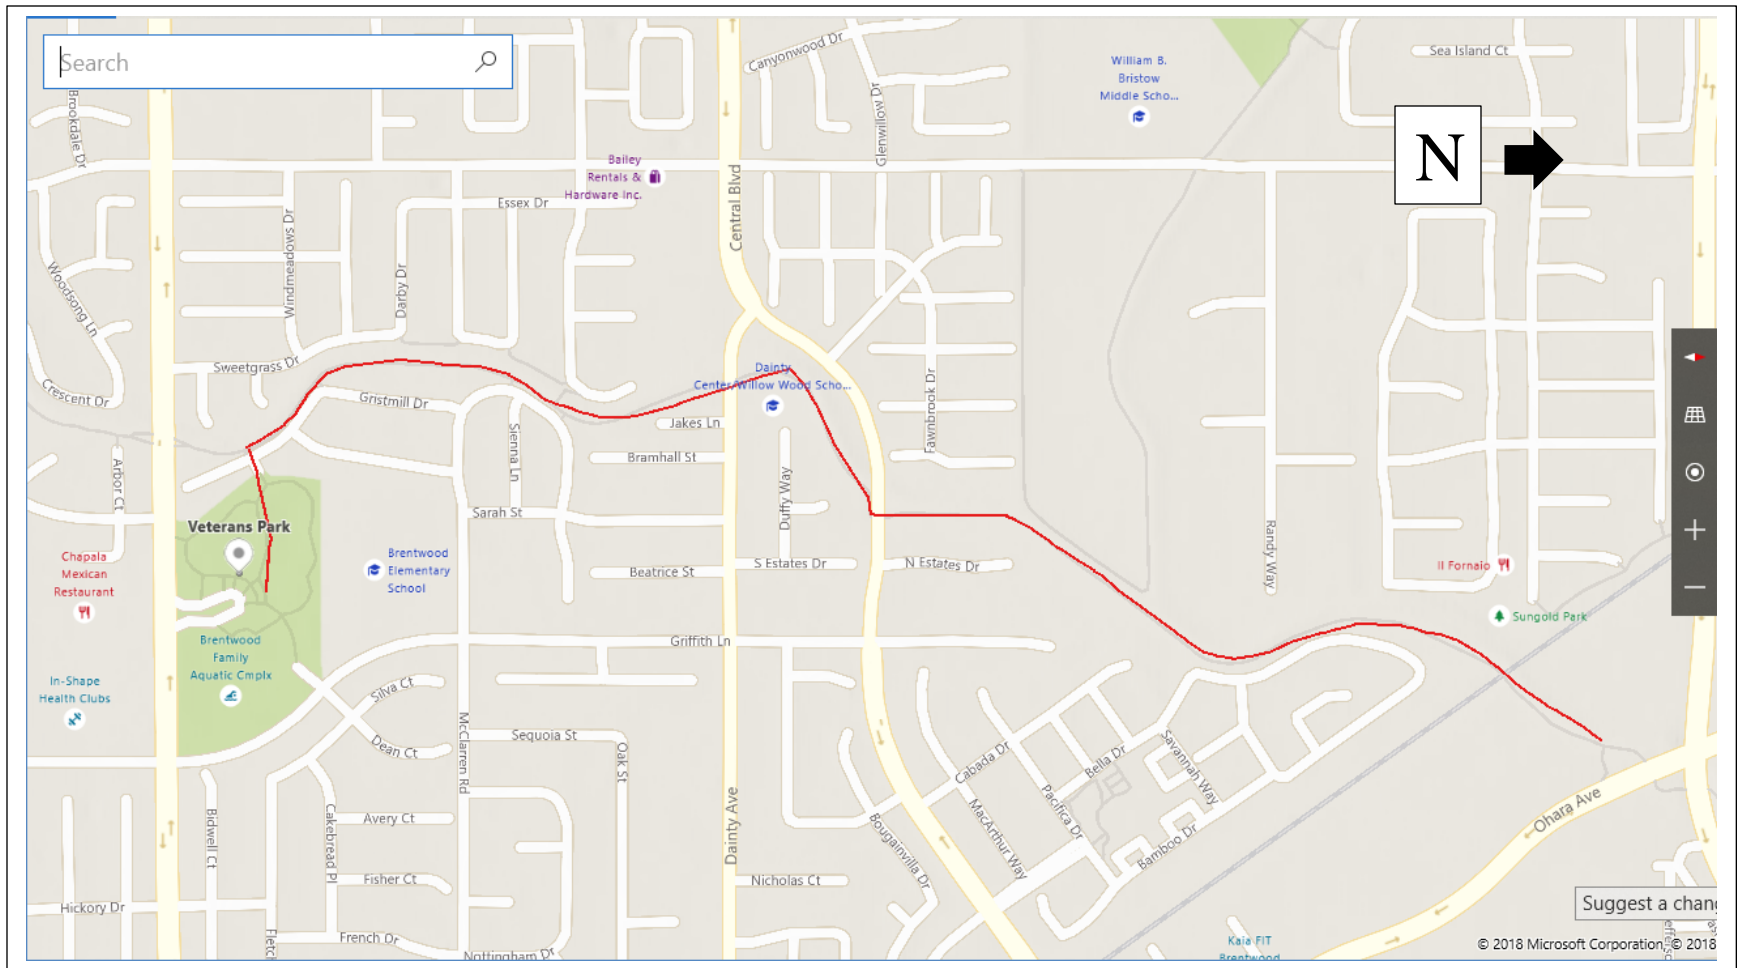

Brentwood Rotary New Year's Day 5K

This is an out and back course.

Start/Finish is located between the Veterans Park Flag Memorial and the Park restrooms.

Runners to head west along the sidewalk towards the Wheatfield Court exit from the park.

Runners will exit Veterans Park at the Wheatfield Court access to the Park and cross the street to the East Bay Regional Park Trail.

Runners then turn north onto the East Bay Regional Park Trail.

Course follows the East Bay Regional Park Trail to the service road located just south of the Sand Creek/O'Hara Road Intersection.

At the service road "Y" intersection with the East Bay Regional Park Trail, runners to turn and return along the same route back into Veterans Park at the Wheatfield Court street entrance.