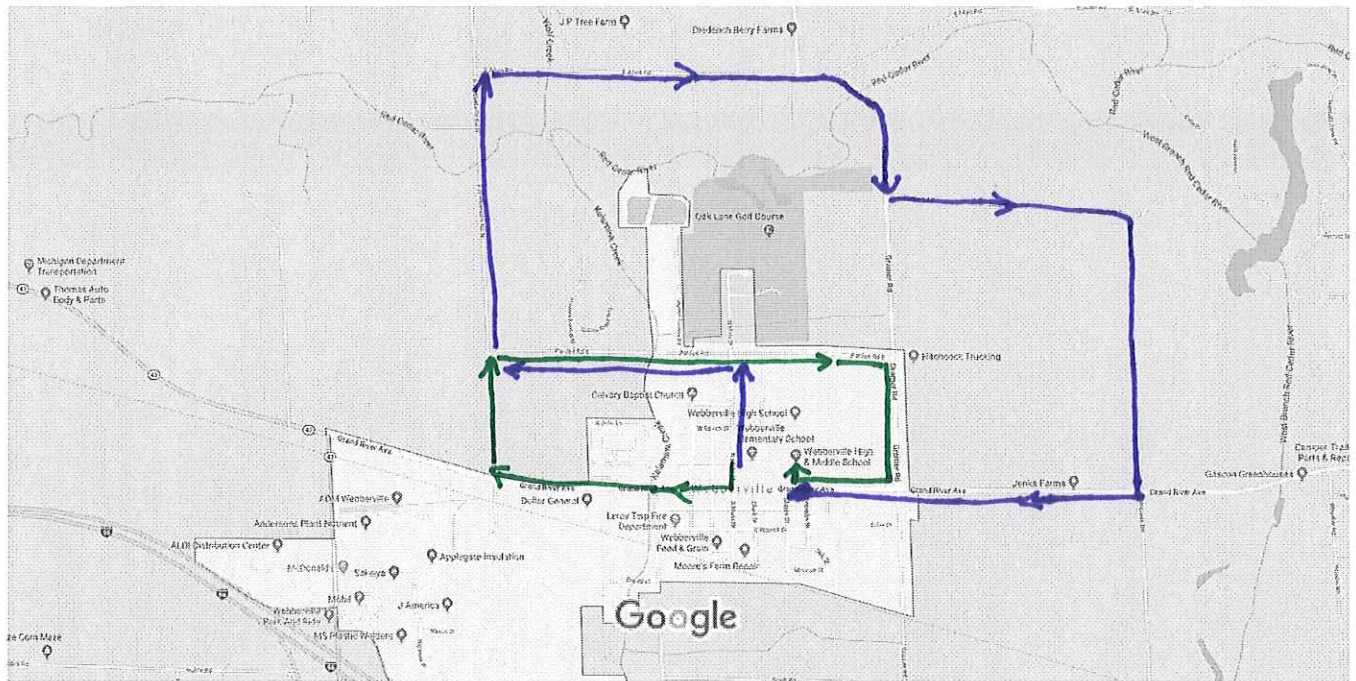

Google Maps Webberville

Map data ©2019 Google 1000 ft

5K in green
10 K in purple