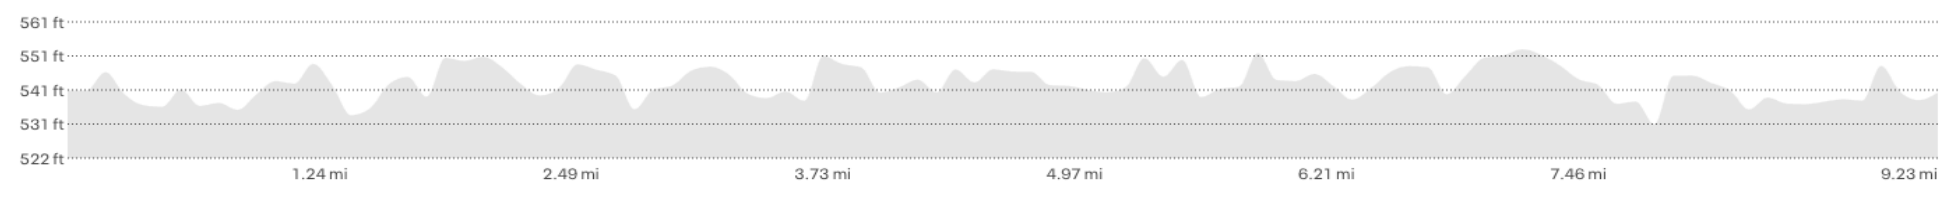

15K

Elevation

Click and drag over a section to get elevation data

Start	Max	Gain
541 ft	553 ft	184 ft