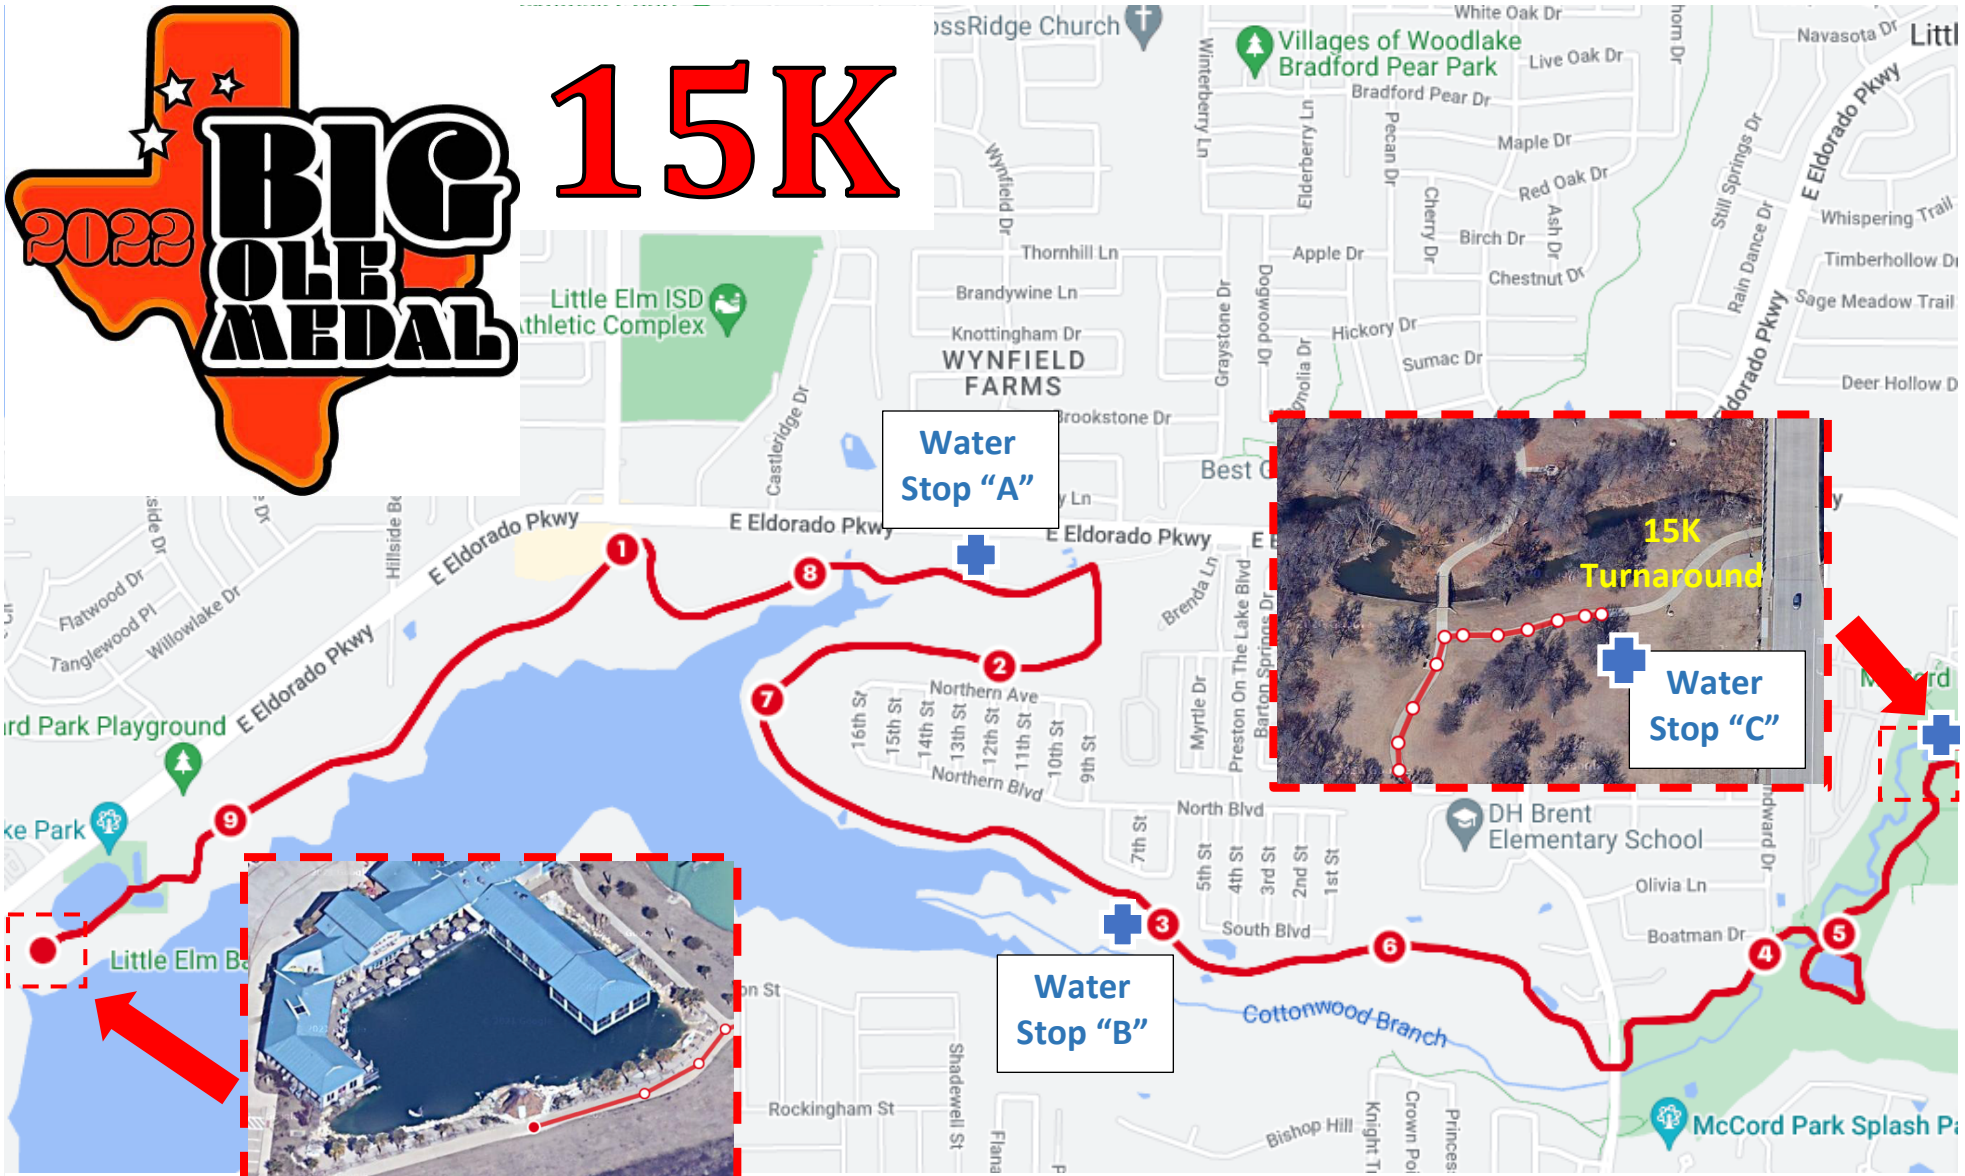

15K

Elevation

Click and drag over a section to get elevation data

Start	Max	Gain
541 ft	553 ft	184 ft