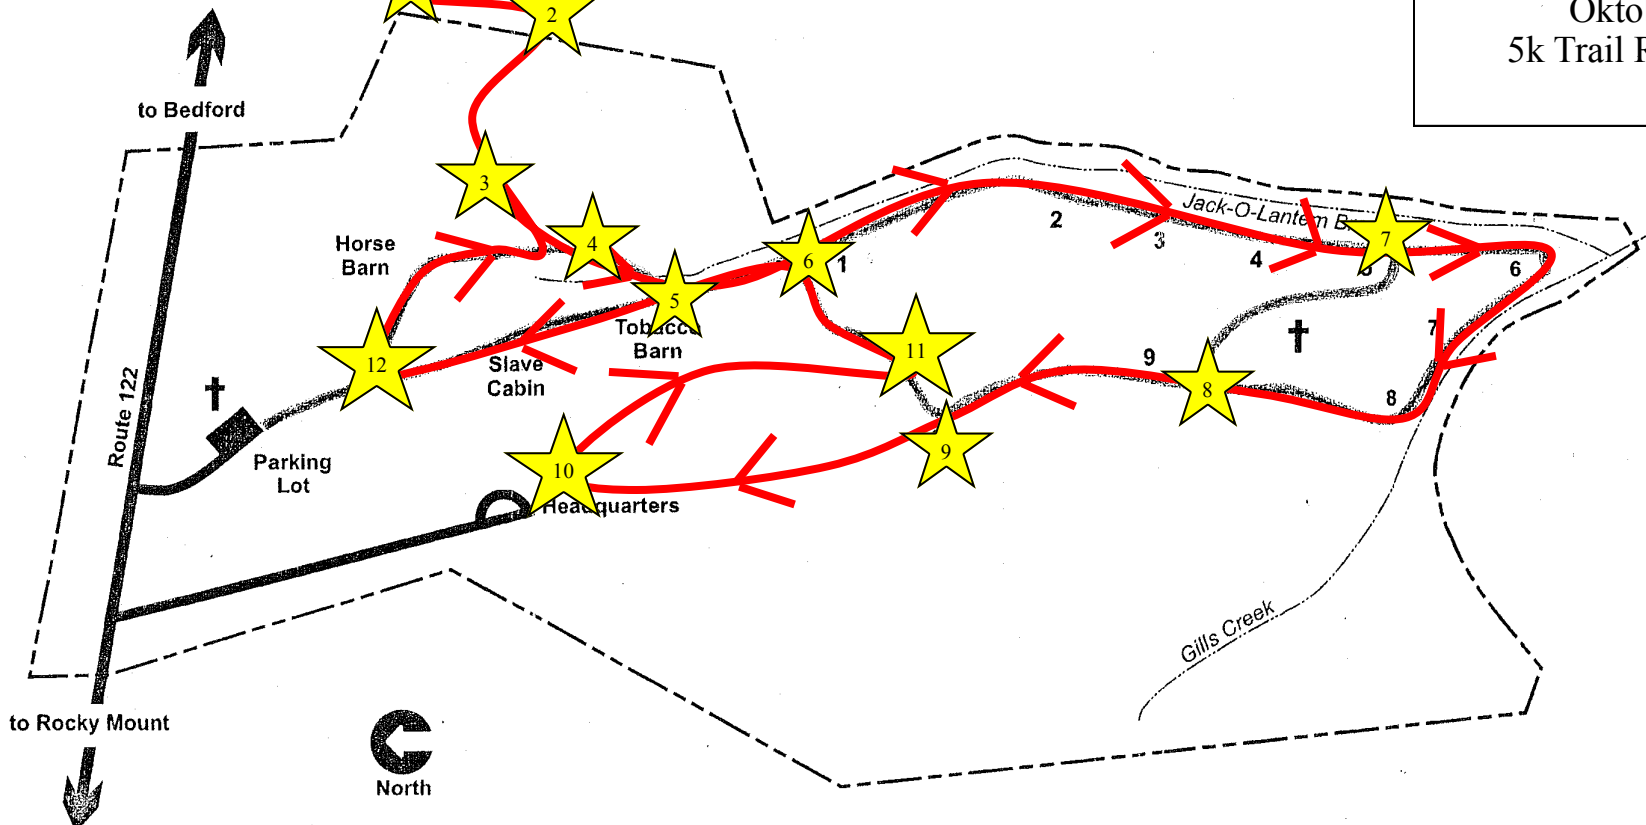

Sunken City Brewery

Start/Finish

★ Course Marshal Positions

— Oktoberfest 5k Trail Race Route

Google

## **Oktoberfest 5k Trail Race/Walk**

### **Detailed Course Directions**

1. Start in field adjacent to Grand Home Furnishing
2. Go straight towards fence that borders Booker T Washington National Monument
3. Turn left to follow fence to wooded back entrance of Booker T Washington National Monument
4. Turn right into wooded area at fence opening where Course Marshal #2 is located
5. Take a slight left turn into the pasture in Booker T Washington Park passing Course Marshal #3
6. Turn left onto walking path at Course Marshal #4
7. Continue Left over bridge and past tobacco barn passing Course Marshal #5
8. Stay straight on this path you'll pass Course Marshal #6 & #7 until a slight right turn
9. Run beside the creek (on your left) until a slight right turn where you'll start a steady climb
10. Continue straight Passing Course Marshal #8 until you reach the open field then veer left at Course Marshal #9 & Water Station
11. Continue to the end of the field to Course Marshal #10
12. Turn right to reconnect to the walking path at Course Marshal #11
13. Turn left past Course Marshal #6
14. Stay straight past Course Marshal #5 and start a grassy climb past the small buildings on the hill
15. Turn right at Course Marshal #12
16. Turn left at Course Marshal #4
17. Continue through pasture past Course Marshal #3
18. Turn left at fence after where Course Marshal #2 is located
19. Turn right into the field where Course Marshal #1 is located
20. Continue straight onto gravel road
21. Turn left to continue following gravel road
22. Finish will be straight ahead!