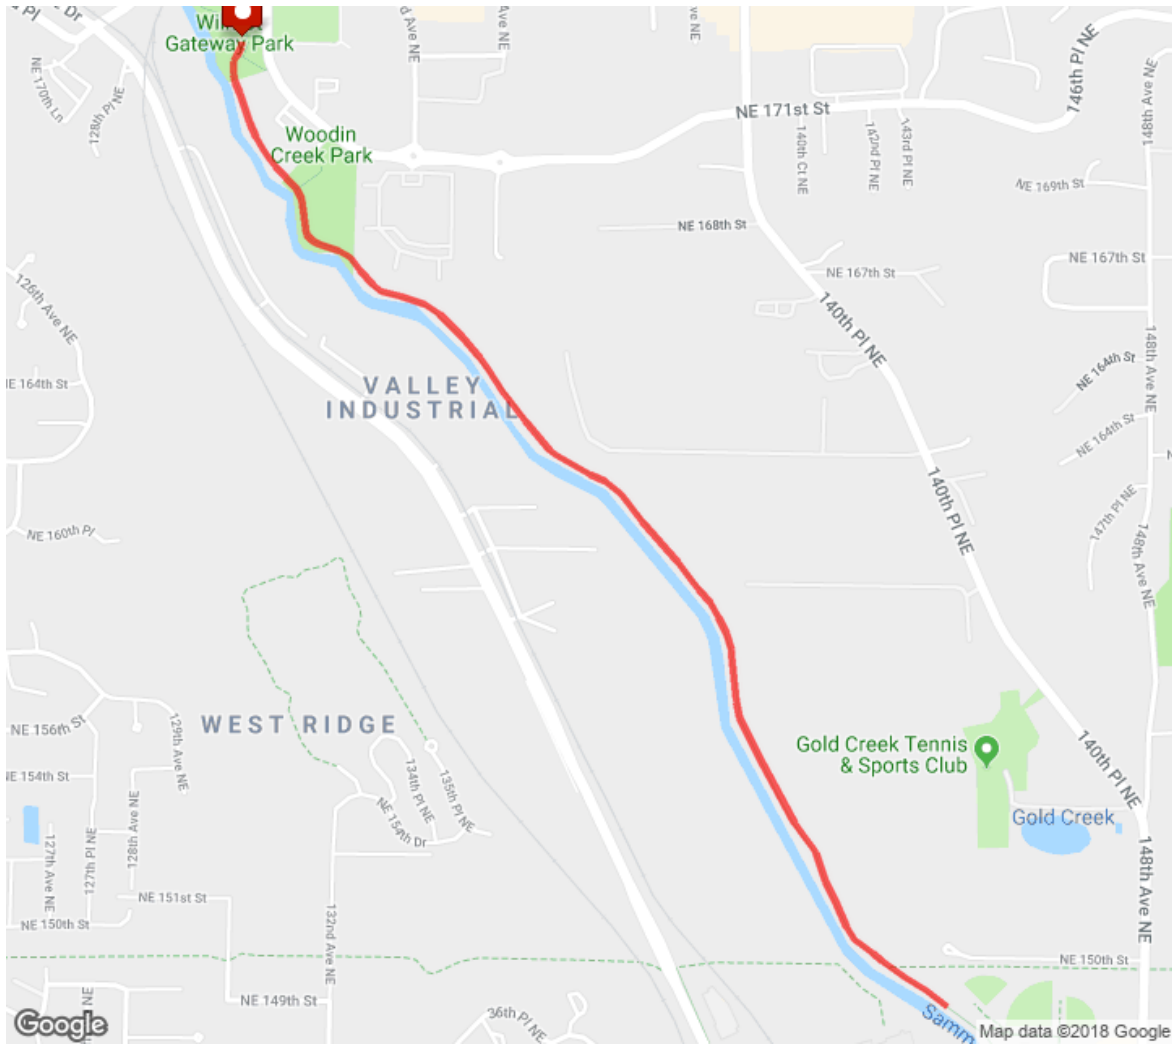

### Woodinville Turkey Trot

Distance: 3.10 mi

Elevation Gain: 18 ft

Elevation Max: 35 ft

### Notes

- 0.00 mi**      Head south

---

- 0.02 mi**      Continue onto Sammamish River Trail  
Destination will be on the right

---

- 1.55 mi**      Head northwest on Sammamish River Trail toward Tolt Pipeline Trail

---

- 3.10 mi**      Destination