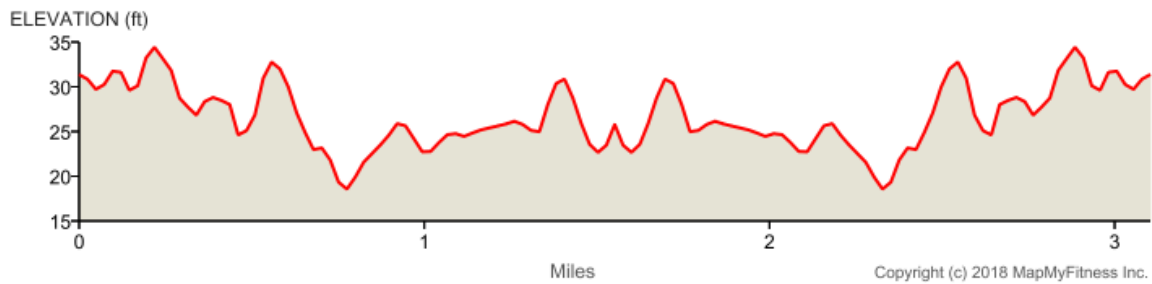

### Woodinville Turkey Trot

Distance: 3.10 mi

Elevation Gain: 18 ft

Elevation Max: 35 ft

### Notes

- 0.00 mi**      Head south

---

- 0.02 mi**      Continue onto Sammamish River Trail  
Destination will be on the right

---

- 1.55 mi**      Head northwest on Sammamish River Trail toward Tolt Pipeline Trail

---

- 3.10 mi**      Destination