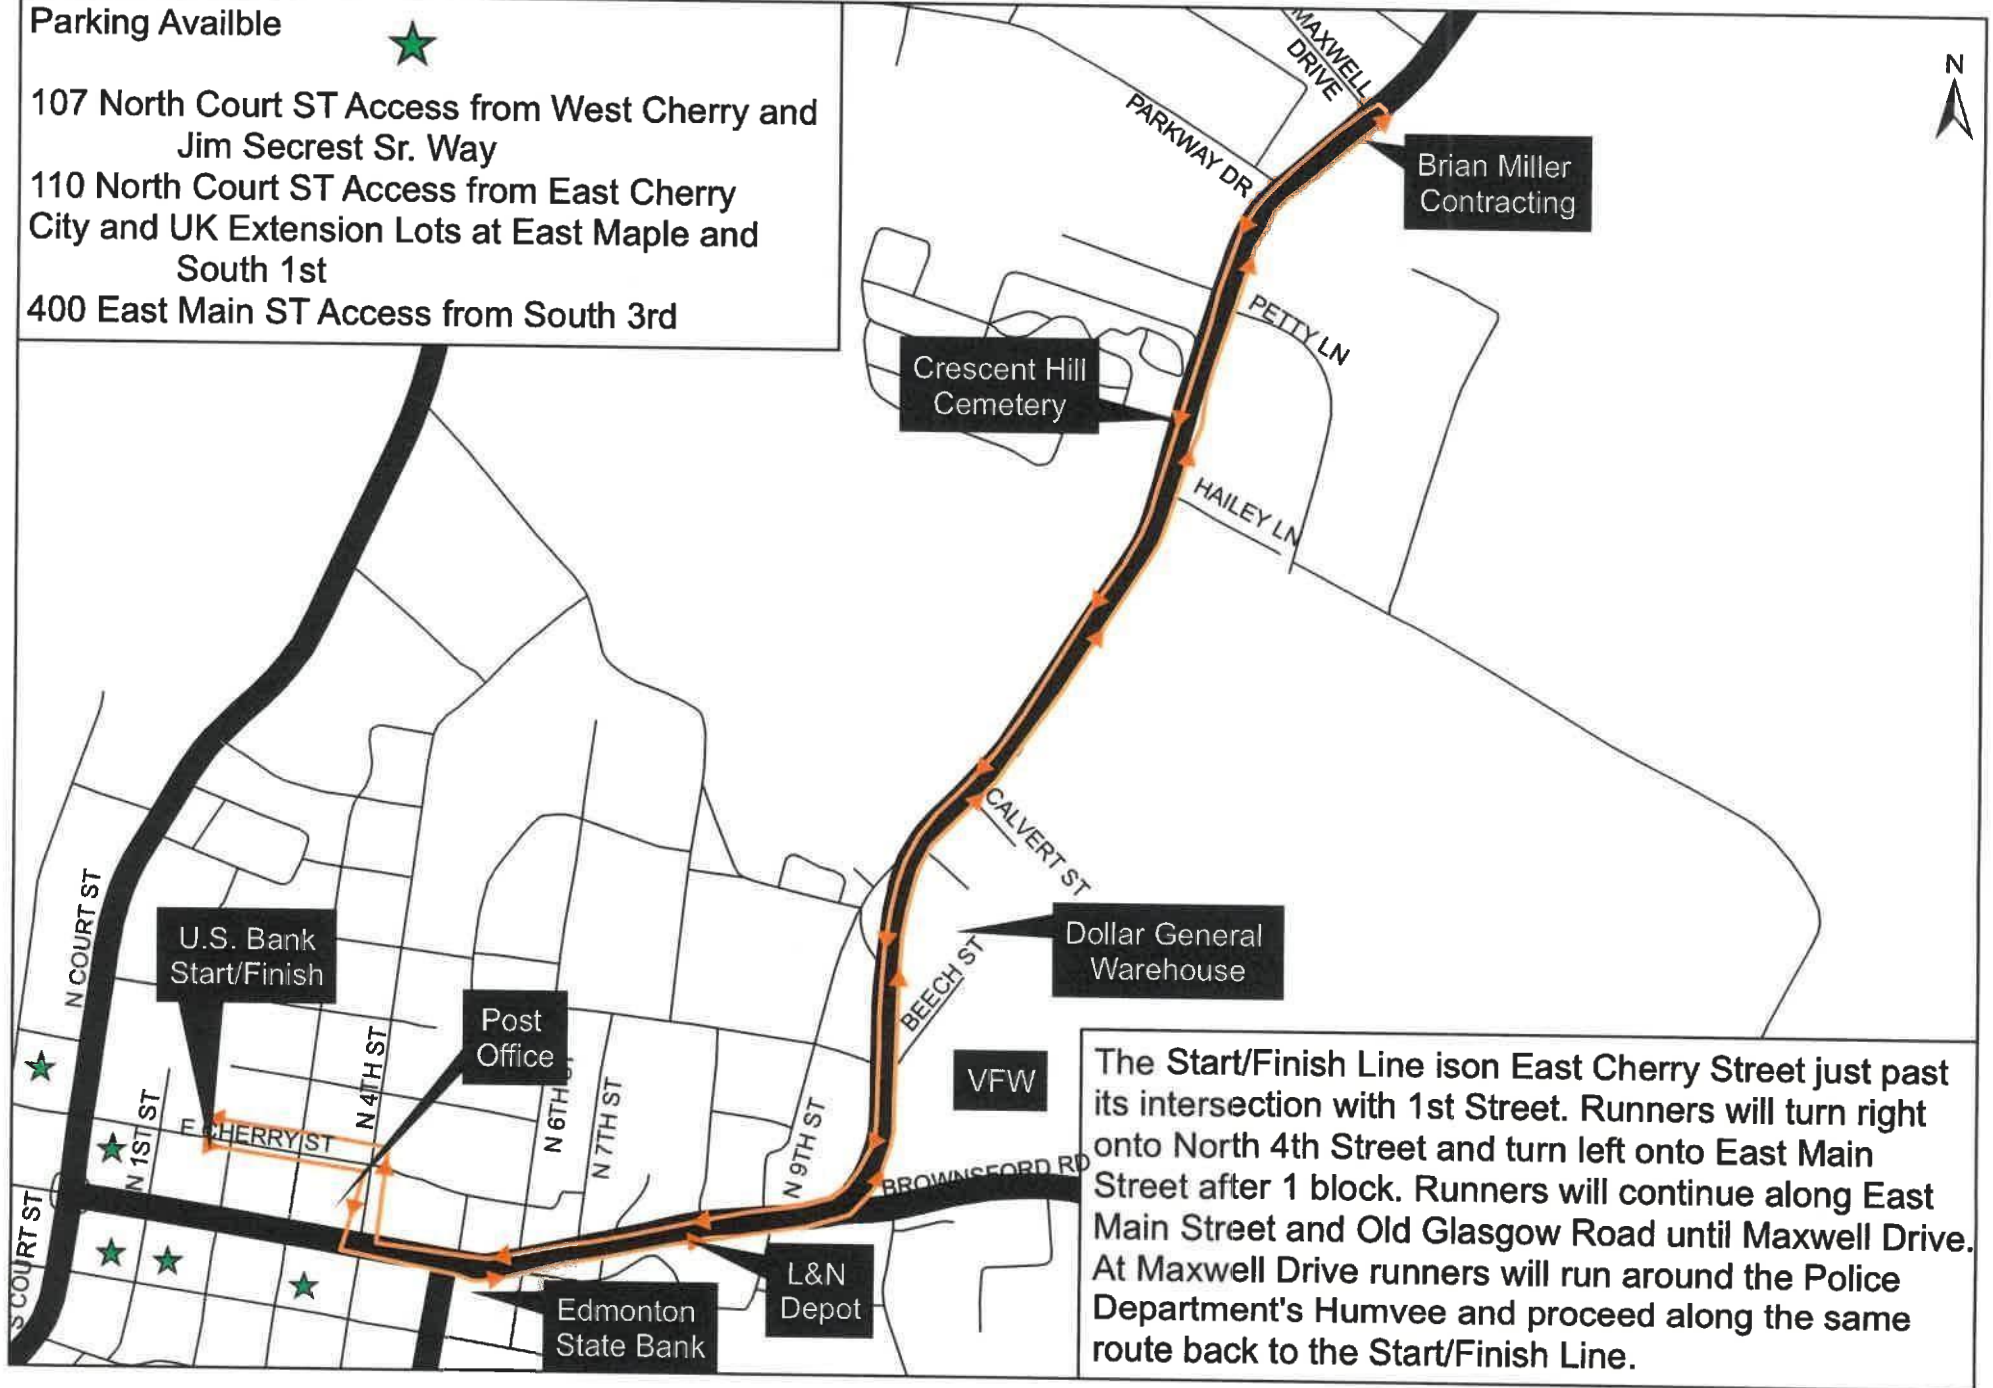

2019 Jacksonian 5K Run Route

Parking Available

107 North Court ST Access from West Cherry and Jim Secrest Sr. Way

110 North Court ST Access from East Cherry City and UK Extension Lots at East Maple and South 1st

400 East Main ST Access from South 3rd

The Start/Finish Line is on East Cherry Street just past its intersection with 1st Street. Runners will turn right onto North 4th Street and turn left onto East Main Street after 1 block. Runners will continue along East Main Street and Old Glasgow Road until Maxwell Drive. At Maxwell Drive runners will run around the Police Department's Humvee and proceed along the same route back to the Start/Finish Line.