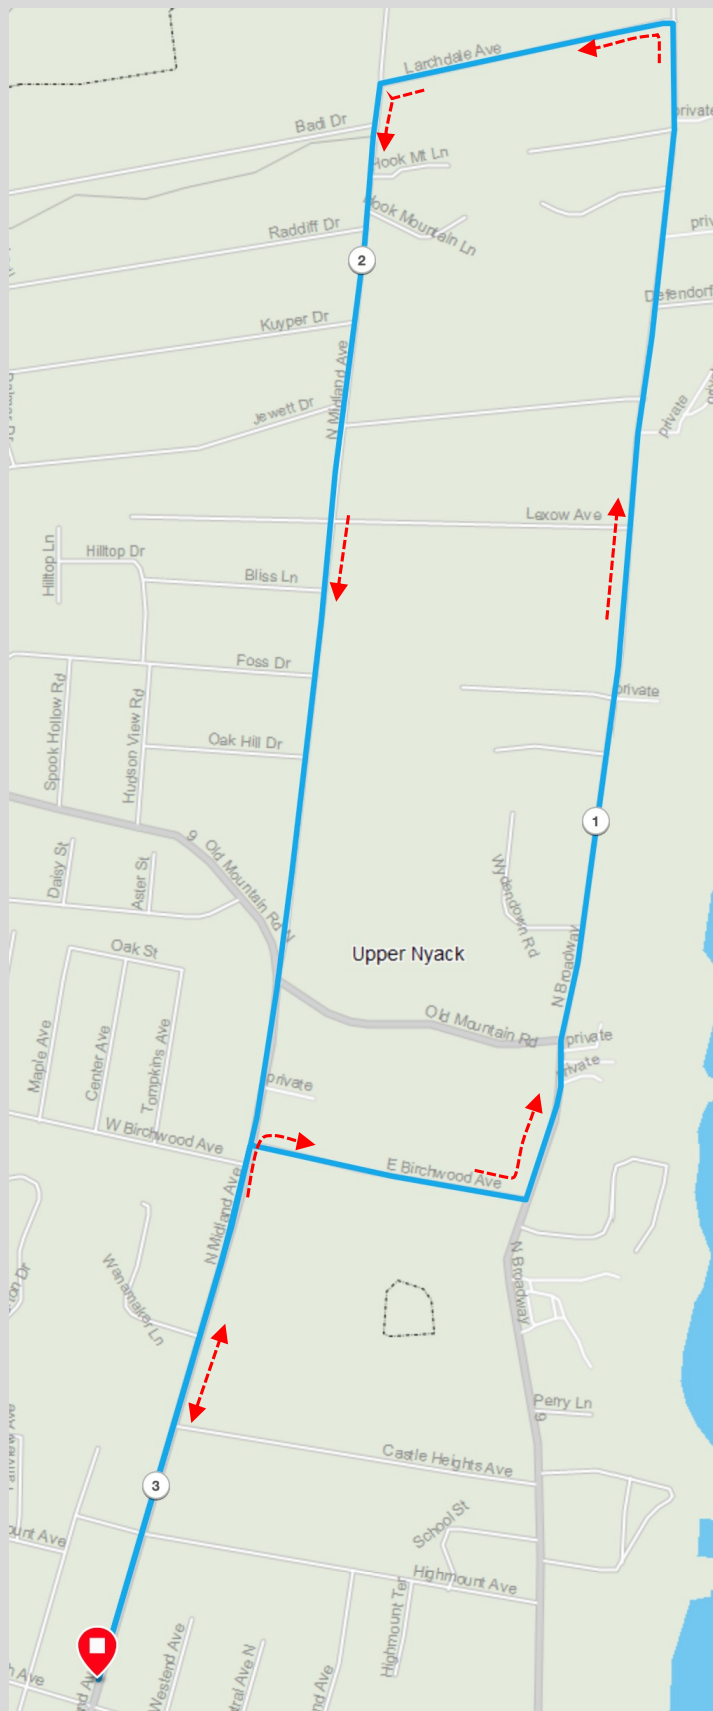

SNOWFLAKE 5K Run/Walk

Directions

The race starts in front of the Ambulance building at N. Midland Ave and 6th St. Runners proceed north for half a mile on Midland then turn right on Birchwood and left on Broadway. At mile 1.6, the course turns left on Larchdale, up a short hill, then left again onto Midland for the final 1.3 miles to the finish.

Runners should stay to the left of the roadway except for the the first half mile on Midland.

Elevation

149 ft

Total Ascent

149 ft

Total Descent