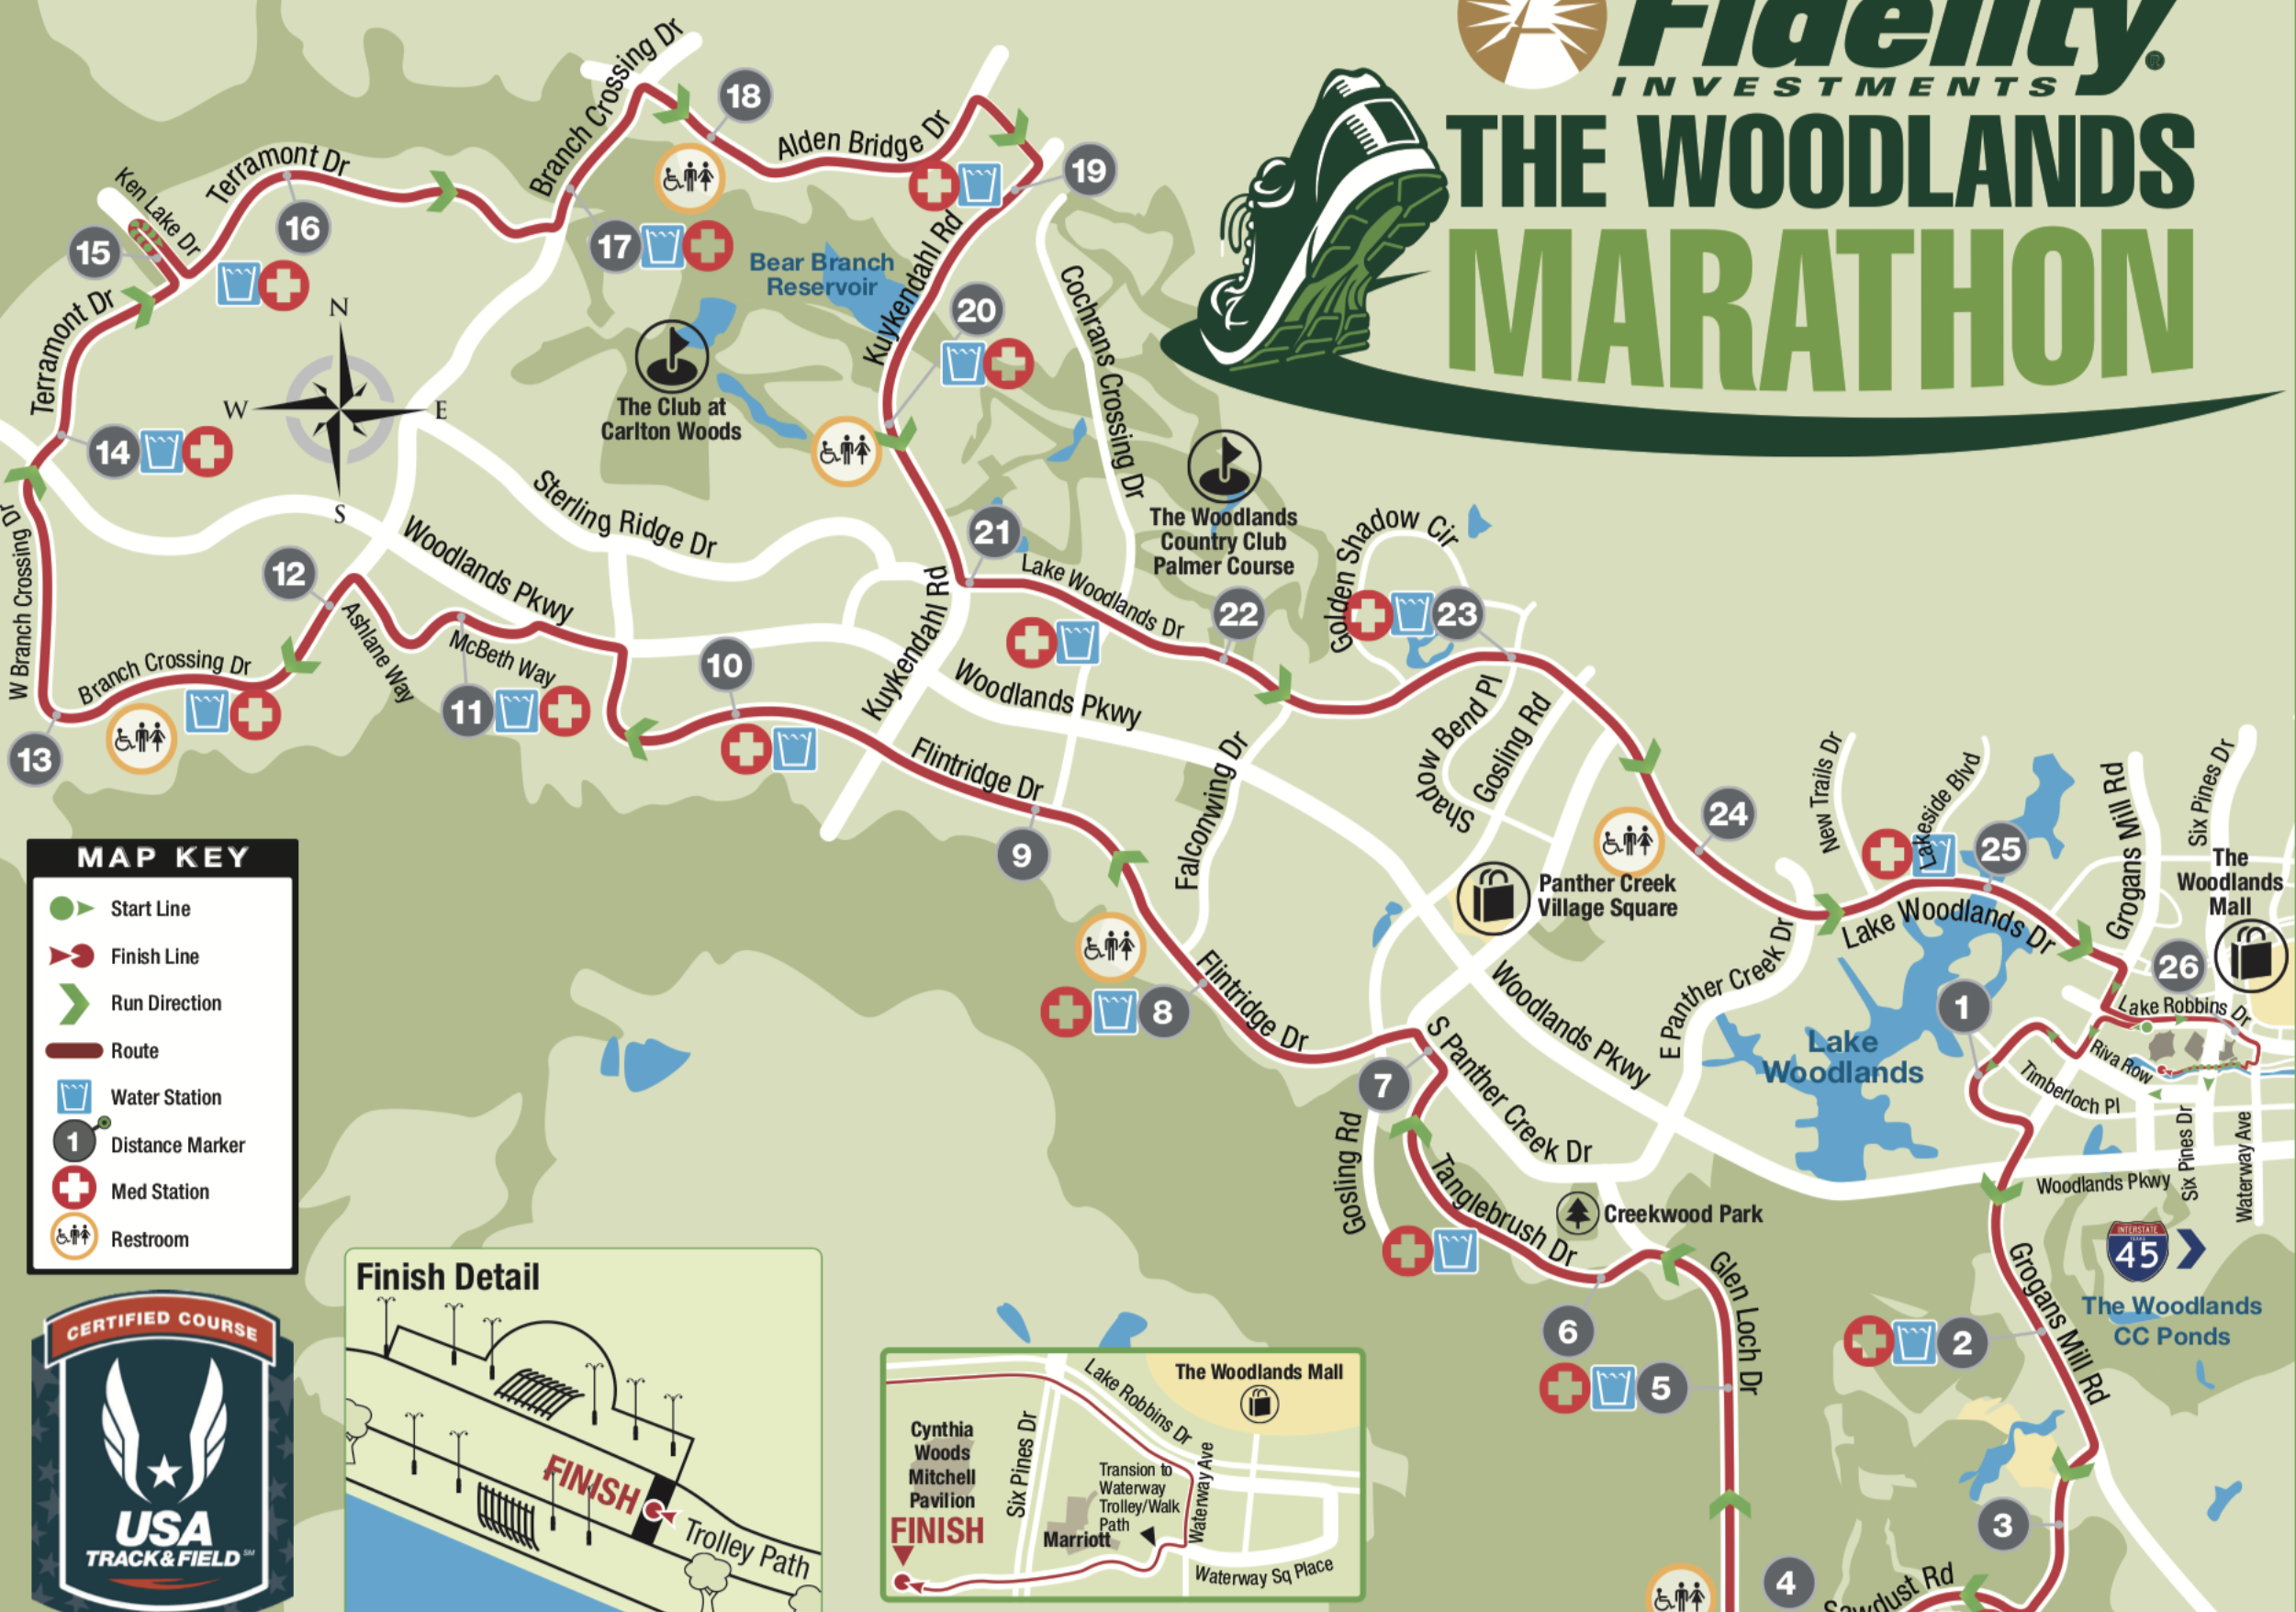

THE WOODLANDS MARATHON

MAP KEY

- Start Line
- Finish Line
- Run Direction
- Route
- Water Station
- Distance Marker
- Med Station
- Restroom

Finish Detail