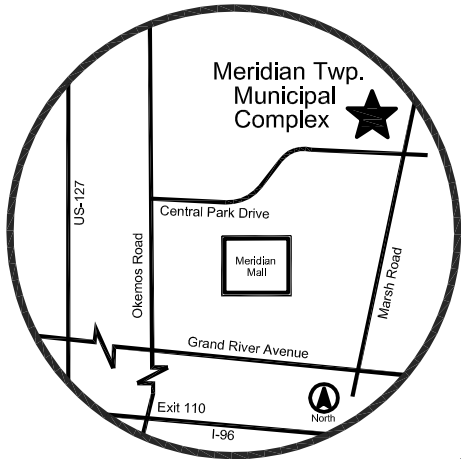

Polar Bear 5K Run/Walk

Meridian Township Parks & Recreation

Overall Location Map

- = Parking (Municipal Complex & Meridian Mall)
- = Restrooms (Municipal Complex)
- = First Aid (Municipal Complex)
- = Water Station

MERIDIAN MALL