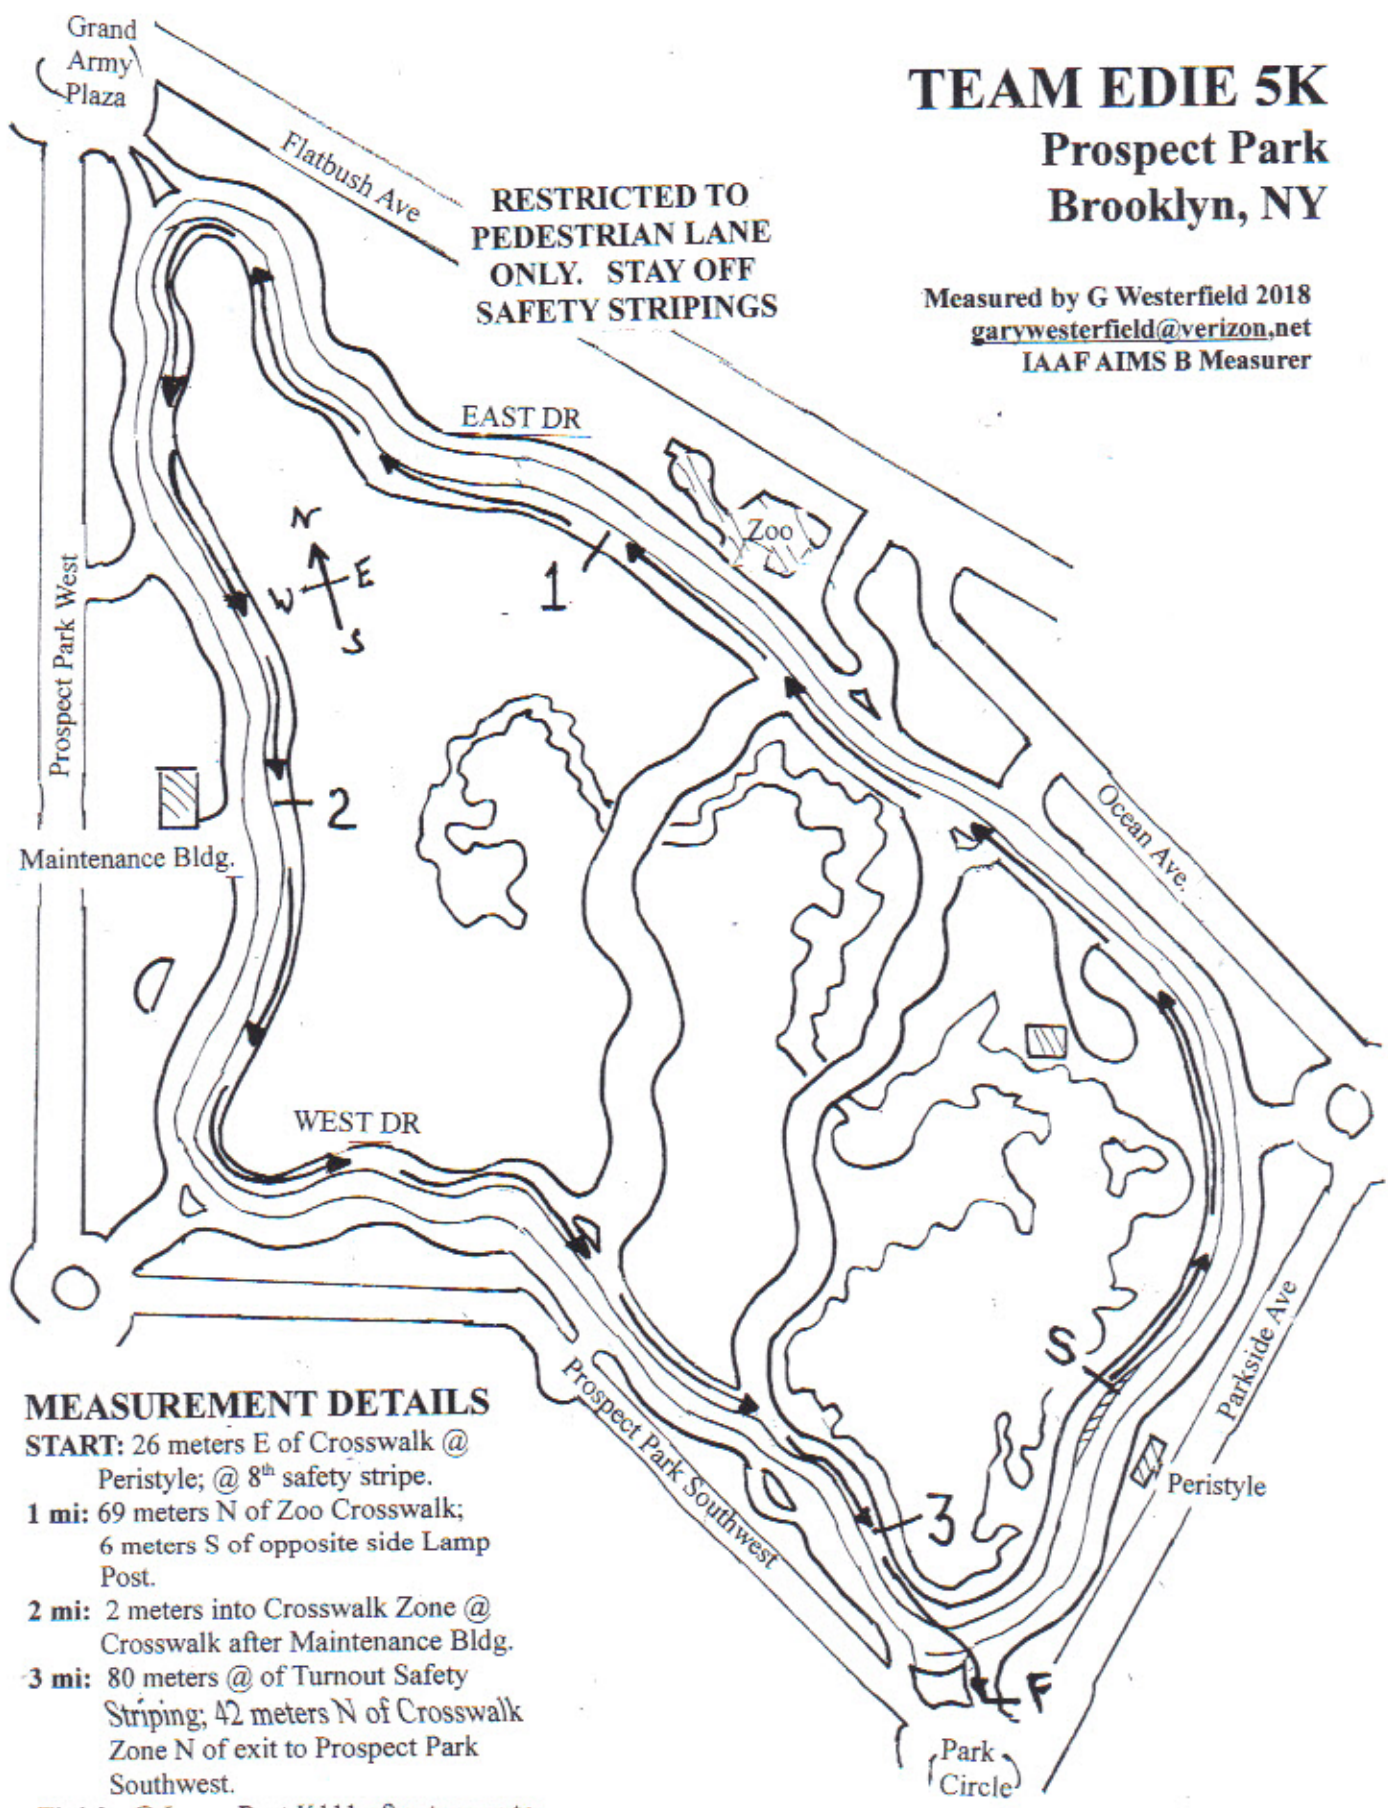

TEAM EDIE 5K

Prospect Park Brooklyn, NY

Measured by G Westerfield 2018
garywesterfield@verizon.net
IAAF AIMS B Measurer

MEASUREMENT DETAILS

- START:** 26 meters E of Crosswalk @ Peristyle; @ 8th safety stripe.
- 1 mi:** 69 meters N of Zoo Crosswalk; 6 meters S of opposite side Lamp Post.
- 2 mi:** 2 meters into Crosswalk Zone @ Crosswalk after Maintenance Bldg.
- 3 mi:** 80 meters @ of Turnout Safety Striping; 42 meters N of Crosswalk Zone N of exit to Prospect Park Southwest.
- Finish:** @ Lamp Post K111 after turn onto West Dr Exit.