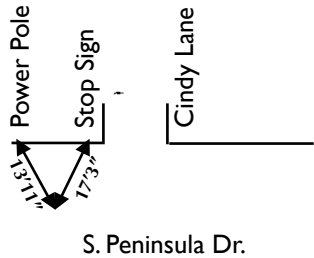

### Ponce Inlet, FL

#### Mile Markers

- 1 Mile — Located on the East side of S. Peninsula Dr. South of the Calumet Ave. Intersection. 13'1" South of the power pole on the East side of the road next to the guy cable anchor.
- 2 Mile — Located on the West side of S. Peninsula Dr. North of the Inlet Harbor Rd. intersection. 70'4" North of the stop sign, parallel with the third post on the picket fence and 18'10" South of the city garbage can.
- 3 Mile — Located on the South side of Sailfish Dr. just West of the S. Peninsula Dr. Intersection. 3' North East of the power pole marked 4-6495-4605

#### Turn Around Point

The turn around point is located in the center of the road on S. Peninsula Dr. just North of the Cindy Lane intersection. The point is 17'3" North West of the stop sign and 13'11" South West of the power pole on the North East side of the intersection.

#### Start / Finish Line

The start / finish line is located on the North East side of S. Peninsula Dr. The point is 72'4" East of the power pole on the West side of the entrance to Lighthouse Landing and 38'3" West of the sidewalk entering into the Lighthouse park. The point is at the base of the oak tree at the edge of the road.