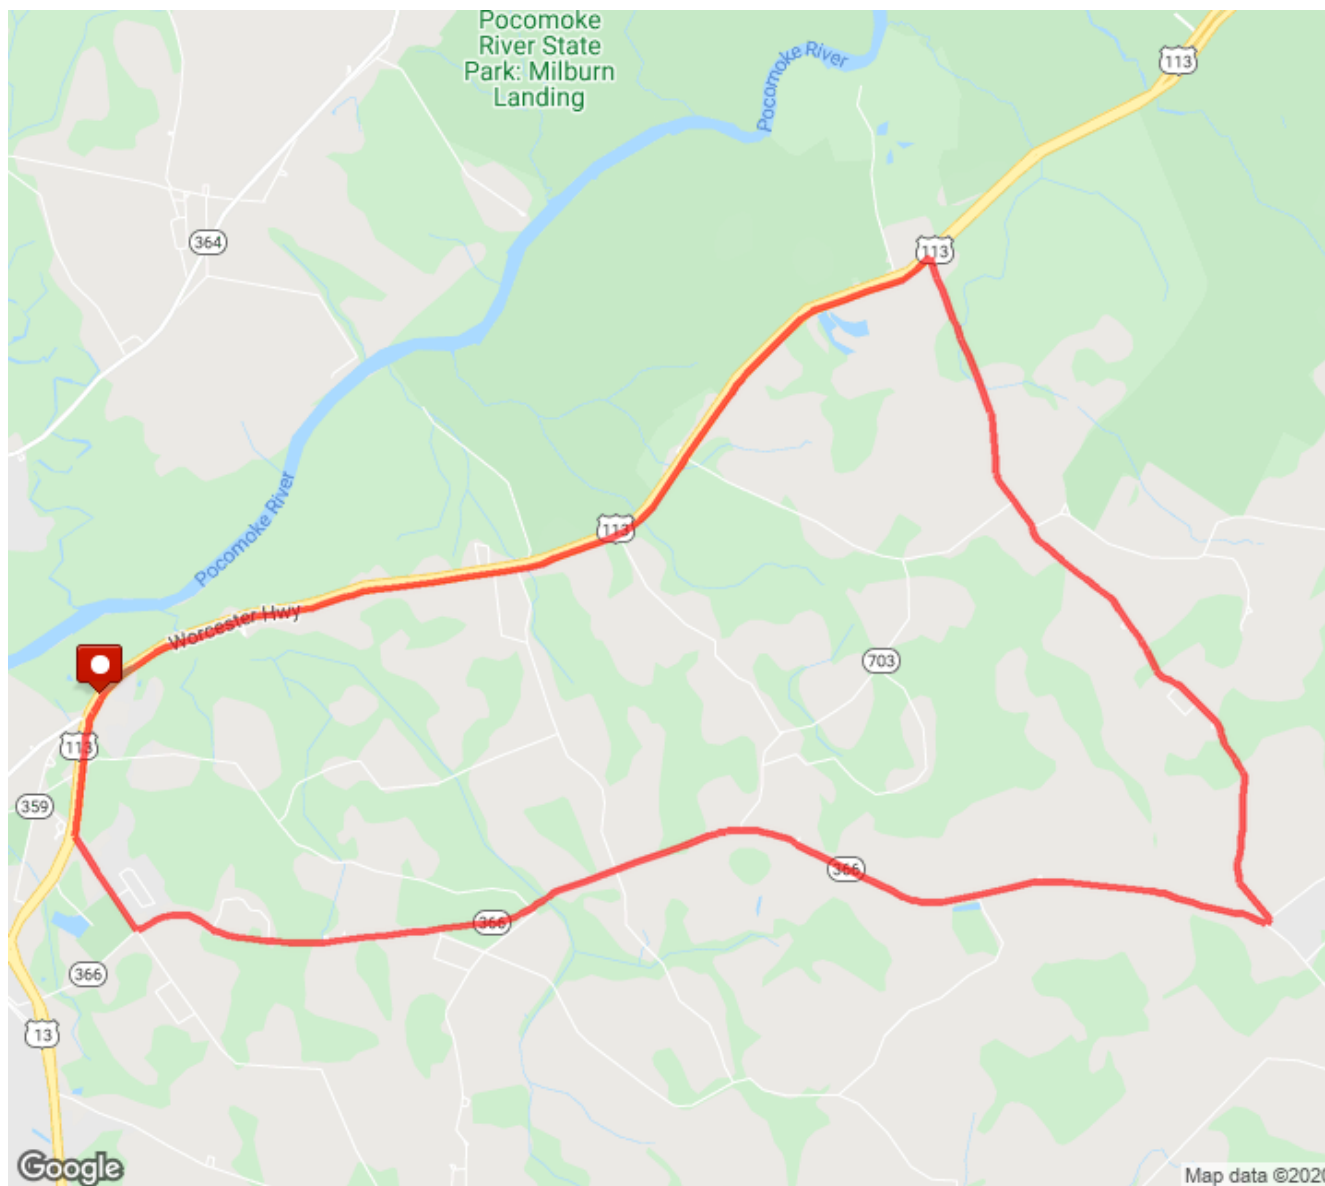

2020 Pocomoke Tri Bike

Distance: 16.24 mi
 Elevation Gain: 406 ft
 Elevation Max: 84 ft

Notes

- 0.00 mi** Head northeast on US-113 N

- 4.97 mi** Turn right onto Betheden Church Rd Destination will be on the left

- 5.14 mi** Head south on Betheden Church Rd toward MD-703

- 6.45 mi** Continue onto Ward Rd

- 7.31 mi** Head southeast on Ward Rd toward Owl Hollow Ln

- 8.93 mi** Turn right to stay on Ward Rd

- 8.96 mi** Turn right onto MD-366 W Destination will be on the right

- 8.98 mi** Head northwest on MD-366 W Destination will be on the right

- 13.75 mi** Head west on MD-366 W

14.94 mi Turn right onto Groton Rd

15.39 mi Head northwest on Groton Rd toward US-113 N

15.52 mi Turn right onto US-113 N

16.23 mi Destination
