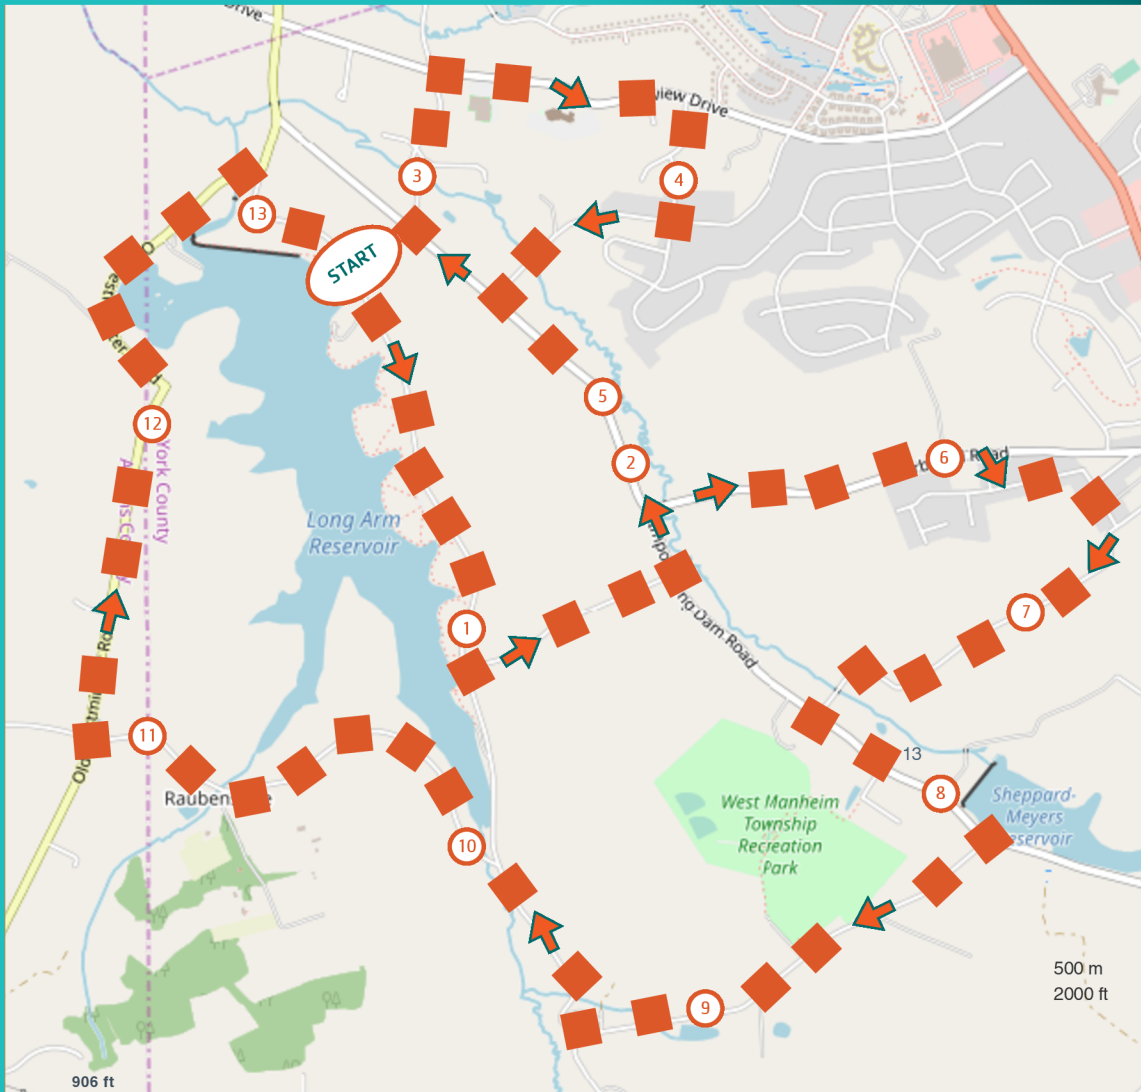

2026 SNACK TOWN RUNFEST

HALF MARATHON ROUTE

10K ROUTE

5K ROUTE