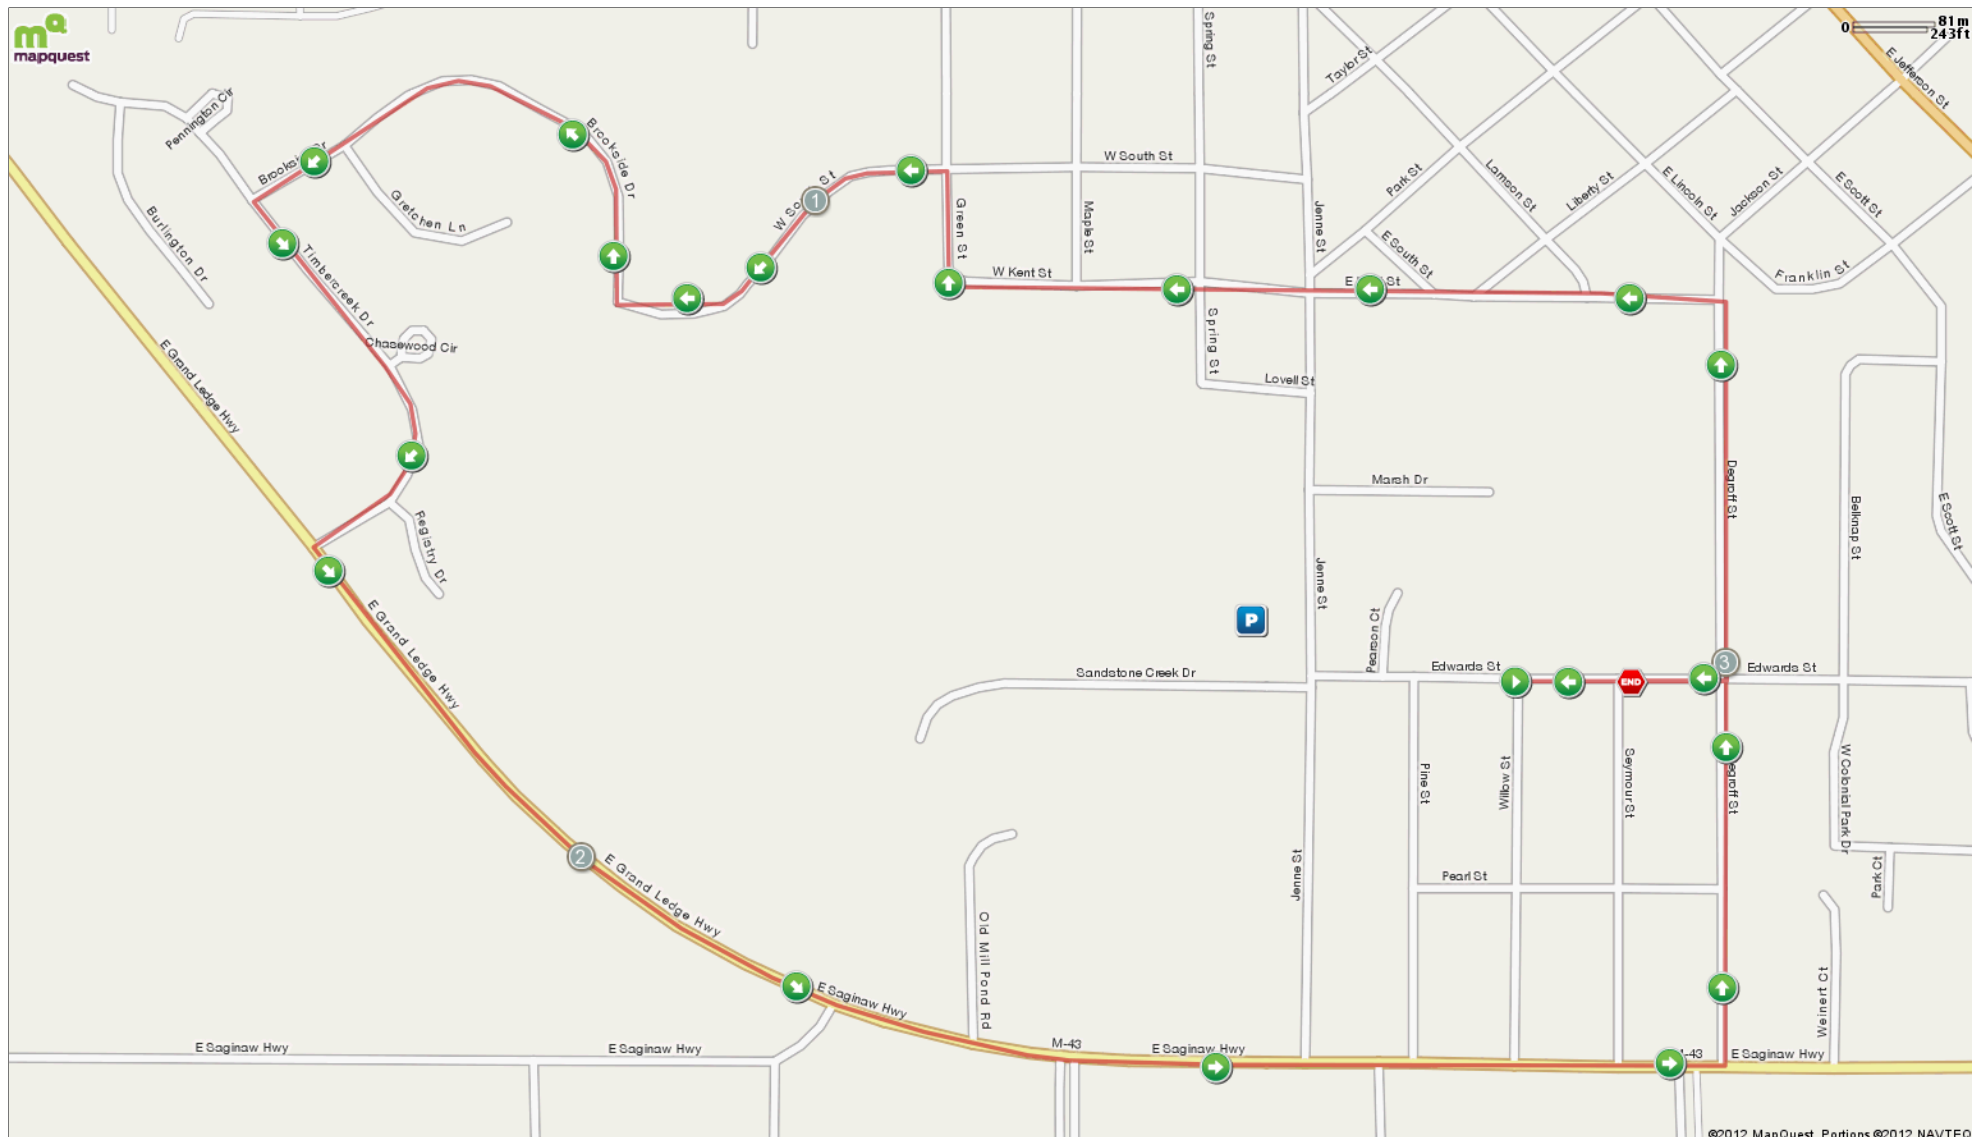

A run mapped on 05/08/2012

Starts In Grand Ledge, Michigan

3.10 miles

Elevation **866ft** Max **833ft** Min **+43ft** Ascent **-43ft** Descent **< 3 %** Max Climb

Description
5k Duo at the Ledge Rac

©2012 MapQuest. Portions ©2012 NAVTEQ